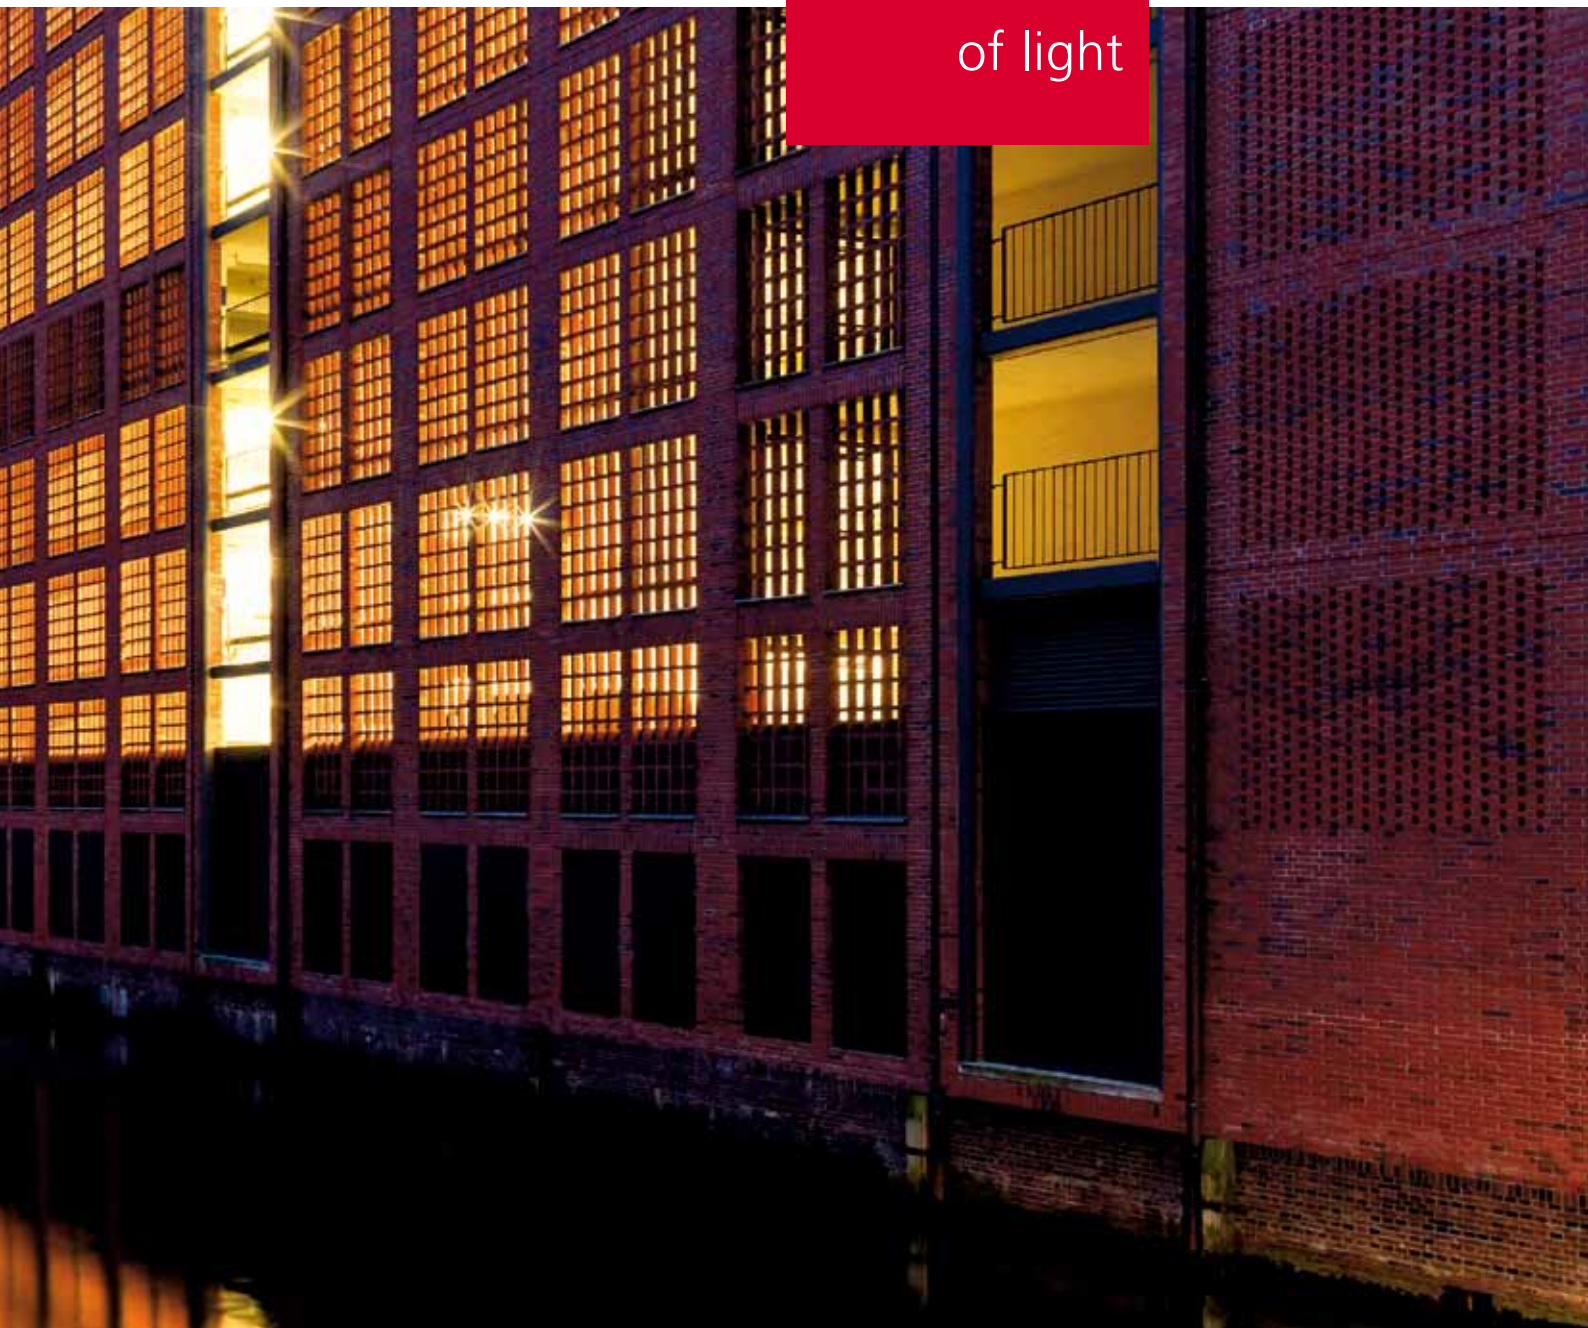

Energy efficiency

A

Warehouse District, Hamburg

Under the
spell of
nighttime
realms
of light

Compact overview

HANSA LED Valencia

- Classic LED lamp with large extension
- Double arm made of aluminium
- Stable steel base
- Lamp head vertically adjustable
- Switch on lamp head
- Soft, pleasant reading light