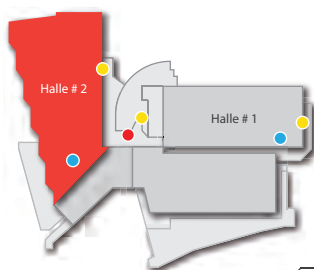

- Informācija / Information
- Kafējnīca / Cafe
- Labierīcības / WC

www.buvlaukums.lv | info@buvlaukums.lv | +371 277 48 088