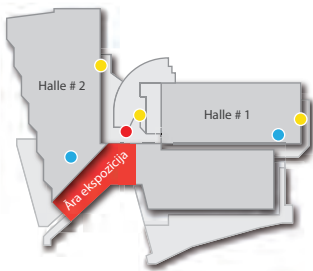

PLĀNS: ĀRA EKSPOZĪCIJA / PLAN: OUTDOOR EXPOSITION