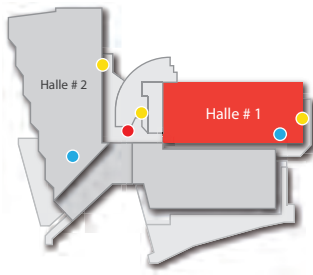

- Informācija / Information
- Kafējnīca / Cafe
- Labierīcības / WC