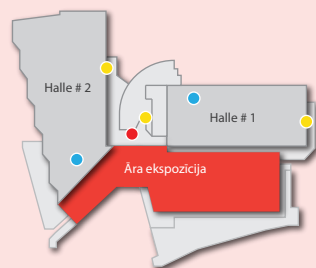

Šis saraksts ir publicēts, pamatojoties uz informāciju, kas mums bija pieejama uz 2016. gada 7. oktobri.
This list is published based on the information that was available to us on 7 October 2016.

Ja sarakstā neesam iekļāvuši kādu no izstādes dalībniekiem, vai arī informācija norādīta neprecīzi, jau iepriekš atvainojamies.
If you cannot find a company that you are looking for on the list of exhibitors or the information is indicated incorrectly - we apologise in advance.

- WC
- Expo cafe
- Informācija

Bilešu tirdzniecība

onninen

ZEMGRĪDAS APKURES KOMPLEKTS AR AUTOMĀTIKU

KOMFORTS UN EKONOMIJA

Parastā cena

~~3224,09~~ EUR*

**KOMPLEKSĀ
RISINĀJUMA
CENA***

sākot no:

2699 EUR**

*Apsildāmajai platībai līdz 100m²,
Piedāvājums spēkā līdz 16.12.2016.

** cenas uzrādītas ar PVN 21 %

onninen

EXPRESS

Rīga, Dzelzavas iela 124, tālr. 67819650, dzelzavas@onninen.com
Rīga, Tiraines iela 15, tālr. 67819654, tiraine@onninen.com
Liepāja, Satiksmes iela 2, tālr. 29458257, liepaja@onninen.com
Valmiera, Purva iela 12a, tālr. 20244299, valmiera@onninen.com

SIA ONNINEN. Dzelzavas iela 124, Rīga,
tālr. 67819600, 67819617,
info@onninen.com
www.onninen.lv