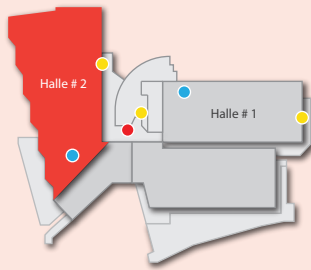

# PLĀNS: HALLE # 2 / PLAN: HALL # 2

- WC
- Expo cafe
- Informācija
-  Lifts

Šis saraksts ir publicēts, pamatojoties uz informāciju, kas mums bija pieejama uz 2016. gada 7. oktobri.

This list is published based on the information that was available to us on 7 October 2016.