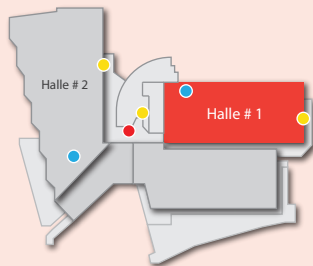

- WC
- Expo cafe
- Informācija