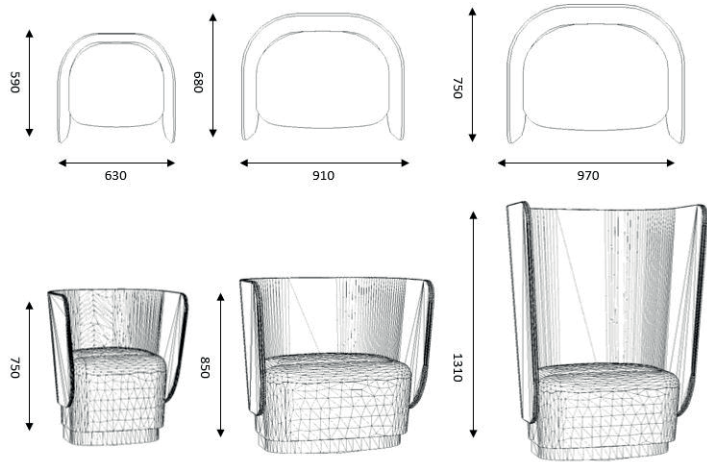

MYFLOW PRODUCT FAMILY

MyFlow Lounge