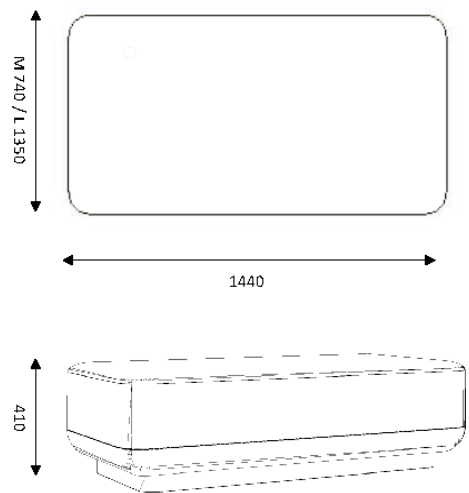

MyFlow Puff M & L