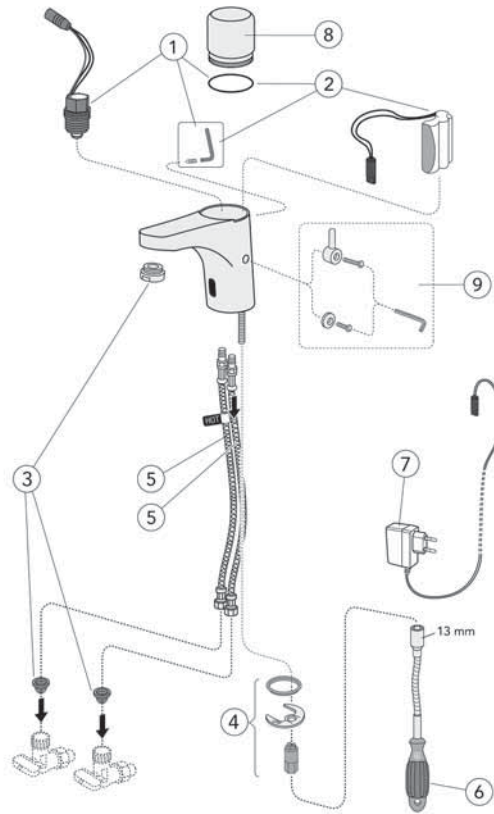

Nautic electronic washbasin mixer, from 2012 –

Detail number	Product code	Pcs/ package
1	GB41638557 01	1
2	GB41638560 01	1
3	GB41638739 01	1
4	GB41636282 01	1
5	GB41636629 01	1
6	GB41000014 10	1
7	GB41638561	1
8	GB41639036 01	1
9	GB41638550 01	1