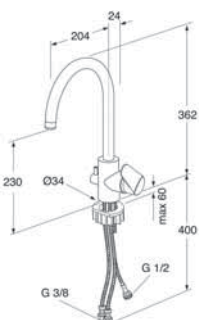

Kitchen mixers

Sink mixer with high swivel spout 110°

Chrome

GB41203856

123

7393792232814

Sink mixer with high swivel spout 110° and with shut-off for dishwasher/washing machine

Chrome