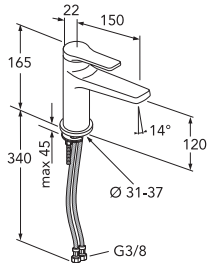

Epic

Washbasin mixers

Washbasin mixer

- Chrome
- Matte black
- Brushed brass

Code

Price EUR
VAT 0%

EAN

GB41219951	138	7393792233736
GB41219951 53	207	7393792233750
GB41219951 24	207	7393792233743