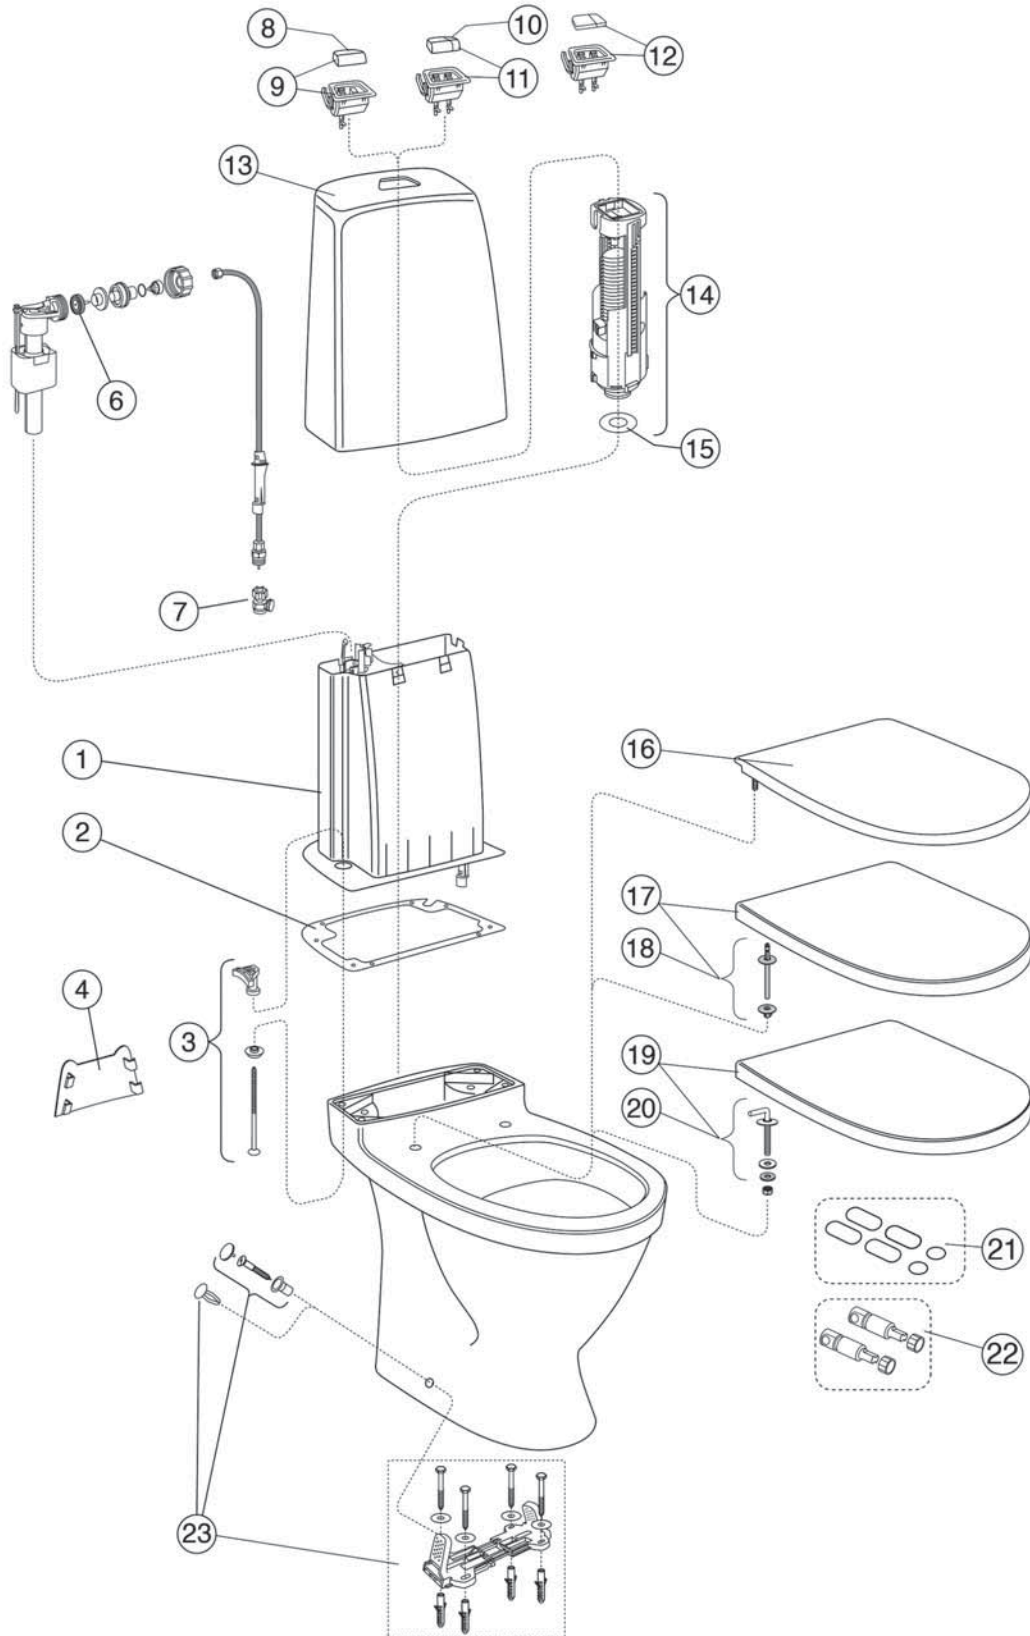

PUSHBUTTON
9GS01561

PUSHBUTTON
GB19299P0801

PUSHBUTTON
87569961

ACTUATOR SINGLE,
HIGH VERSION,
CHROME
9GN00661

ACTUATOR DUAL,
LOW VERSION,
CHROME
9GN01161

Spare parts for Nautic WC, from 2010 – 2017

	Code	Price EUR VAT 0%	EAN	
Spare parts for Nautic WC, from 2010 – 2017				
1	Cistern, complete	GB19299N0100	146	7391530070353
2	Tank seal	GB19299P0114	9	4025416099345
3	Cistern fixation set	92226100	8	7391530063744
4	Foot cover	GB1929903410	11	7391530055374
6	Membrane	GB19299P0106	7	4025416099109
7	Cisternvalve without filter	GB1929900503	21	7391530059464
8	Push button, single chrome	GB19299P0113	13	4025416099178
9	Actuator single, white	GB19299P0109	22	4025416099284
	Actuator single, chrome	GB19299P0111	27	4025416099291
10	Push button, duo chrome	GB19299P0112	16	4025416099307
11	Actuator dual, white	GB19299P0108	25	4025416099260
	Actuator dual, chrome	GB19299P0110	29	4025416099277
12	Actuator low, dual, chrome	GB19299P0210	25	7391530066707
13	Cistern Nautic	GB185580001200	103	7391530061900
14	Outlet valve	GB19299P0102	50	4025416099031
15	Valve house gasket	GB19299TK962	12	4025416099024
16	Seat and cover standard	9M246101	24	4047289920007
17	Seat and cover hard plastic, soft-close, quick-release, white	9M26S101	81	4047289984191
	Seat and cover hard plastic, soft-close, quick-release, black	9M26S136	99	4047289984207
18	Fixation details for soft-close seat and cover (2013-)	92241461	31	4051202163198
19	Seat and cover hard plastic, stainless steel hinges	9M256101	49	4047289984108
20	Stainless steel hinges (2013-)	92241361	17	4051202163181
21	Buffer set for seat and cover	92242001	11	4051202163112
22	Dumper set for soft-close seat and cover (2013-)	92242400	48	4051202163105
23	Fixation set	92242500	9	4051202166557