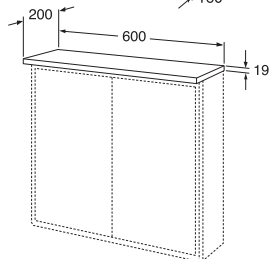

Top panels 1200mm, for cabinets with depth 160mm

- Green
- Warm Grey
- White

GB71GCTP1216GN	489	7391530071312
GB71GCTP1216GR	467	7391530068787
GB71GCTP1216DH	413	7391530068312