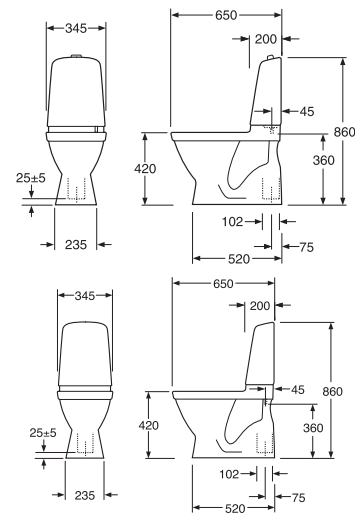

Nautic Hygienic Flush

1500 Nautic Hygienic Flush, concealed S-trap, with open flush rim

- White with standard seat and cover 4l
- White with standard seat and cover 2/4l
- White with SC/QR seat and cover 2/4l
- White w/o seat and cover 2/4l

- White C+ with SC/QR seat and cover 2/4l
- White C+ with SC/QR seat and cover 2/4l, for gluing to the floor

Code	Price EUR VAT 0%	EAN
GB111500401215	403	7391530069166
GB111500201215	417	7391530069074
GB111500201331	469	7391530067292
GB111500201205	411	7391530069067
GB1115002R1334	530	7391530067018
GB1115002R1331G	530	4051202357108