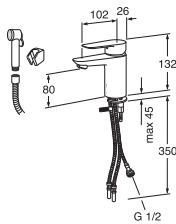

Washbasin mixer with self-closing hand spray and wall attachment, hose 1,75m

Chrome

GB41215147	177	7393792232364