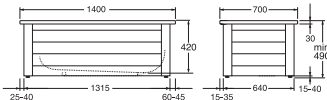

1400 Bath 1400x700mm
Without overflow hole and w/o feet, with bottom valve

White

7414 Frame incl. one full front and end panel

6414 Frame incl. one half front and end panel

Supplements:

1400 Bathtub with glazeplus

1400 Bathtub with non-slip surface treatment

1400 Bathtub with holes for two support handles

Two support handles

GB2114000100	500	4038565003699
GB2174140100	293	7391530071879
GB2164140100	238	7391530071930
GB2114000113	724	7391530072517
GB2114000112	724	7391530072524
GB2114000111	531	7391530072531
GB208B080901	369