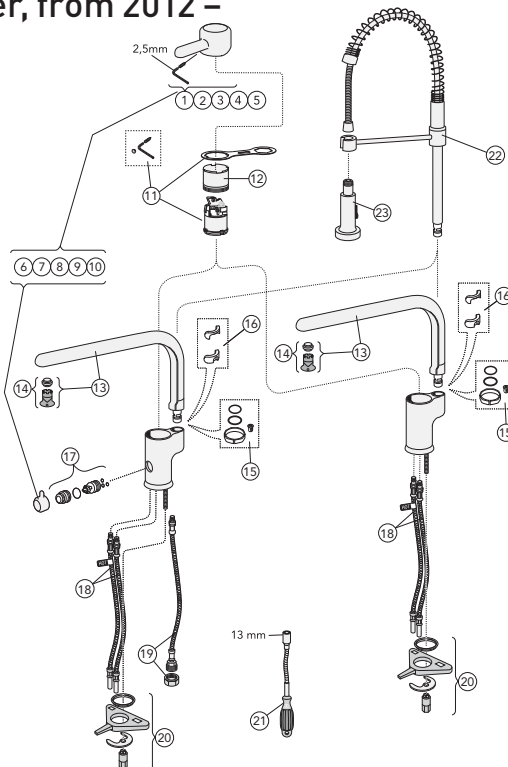

Logic kitchen mixer, from 2012 -

Detail number	Product code	Pcs/ package
1	GB41638514 01	1
2	GB41638515 36	1
3	GB41638515 38	1
4	GB41638515 23	1
5	GB41638515 25	1
6	GB41638520 01	1
7	GB41638520 36	1
8	GB41638520 38	1
9	GB41638520 23	1
10	GB41638520 25	1
12	GB41637261 01	1
13	GB41638509 01	1
14	GB41638549 01	1
15	GB41637010 01	1
16	GB41638450	1
17	GB41635762 3301	1
18	GB41637161 02	2
19	GB41638220 01	1
20	GB41634157 01	1
21	GB41000014 01	1
22	GB41638753 01	1
23	GB41638754 01	1