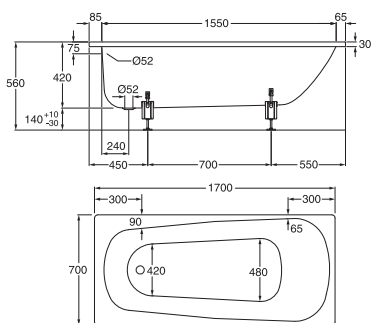

3970 Bath 1700x700mm

With overflow hole

White

Foot set (4 pcs)

Overflow system

Drain plug and overflow knob, chrome

Supplements:

3970 Bathtub with glazeplus

3970 Bathtub with non-slip surface treatment

3970 Bathtub with holes for two support handles

Two support handles

GB2083970100

457

4038565000520

GB208B231500

109

4038565006850

GB2924300155

172

4015211111069

GB2924300156

34

4015211103378

GB2083970199

795

7391530073248

GB2083970112

686

7391530073217

GB2083970111

504

7391530073200

GB208B080901

369