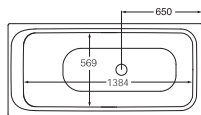

1504 Bath 1500x700mm
Without overflow hole and w/o feet, with bottom valve

White

7415 Frame incl. one full front and end panel

6415 Frame incl. one half front and end panel

Supplements:

1504 Bathtub with glazeplus and two support handles

1504 Bathtub with glazeplus

1504 Bathtub with non-slip surface treatment

1504 Bathtub with holes for two support handles

1504 Bathtub with non-slip surface treatment and two holes for support handles

Two support handles

GB2115040100	500	7391530071787
GB2174150100	293	7391530071886
GB2164150100	238	7391530071947
GB2115040114	796	7391530071831
GB2115040113	724	7391530071794
GB2115040112	724	7391530071800
GB2115040111	531	7391530071817
GB2115040110	796	7391530071824
GB208B080901	369