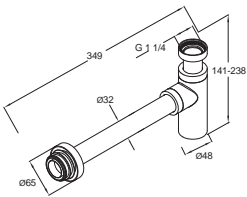

Water traps

Water trap for wall connection

Chromed

GB41109938

60

7393792234139

Matte black

GB41109938 53

120

7393792234146

Brushed brass

GB41109938 24

120

7393792234153