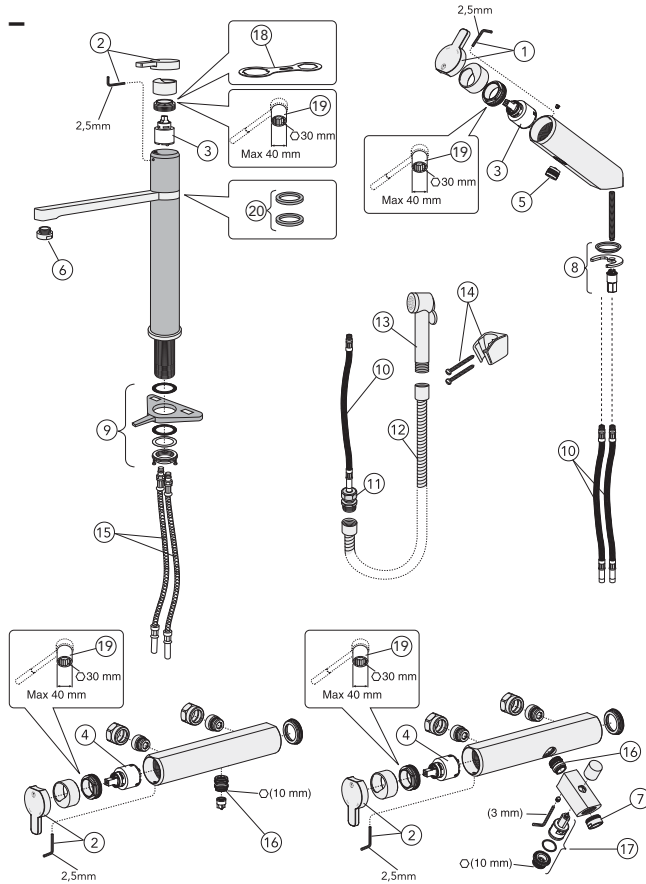

Coloric washbasin-, kitchen-, shower and bath mixers, from 2009 -

Detail number	Product code	Pcs/ package
1	GB41637406	1
2	GB41637407	1
3	GB41637415	1
4	GB41637393	1
5	GB41637418	1
6	GB41630131 01	1
7	GB41637387 01	1
8	GB41637280 01	1
9	GB41638358 01	1
10	GB41637389 02	2
11	FG032033520	10
12	GB41636263 00	1
13	GB41633860 33	1
14	GB41637575	1
15	GB41638361 02	2
16	GB41637410	1
17	GB41637416	1
18	GB41637260	1
19	GB41638429 01	1
20	GB41633971 02	1