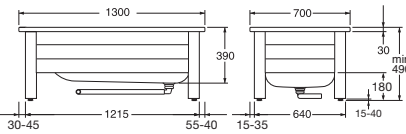

1571 Bath 1570x700mm

without adjustable feet, with bottom valve

White

1016 Frame with adjustable feet, 25 mm *

GB2115710100	514	4038565013728
GB2110160100	267	7391530061870

Baths with panel support

1300 Bath 1300x700mm
Without overflow hole and w/o feet, with bottom valve