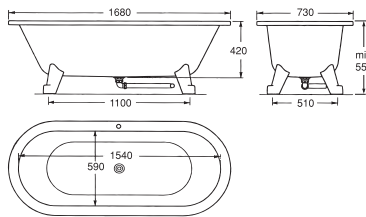

6368 Bath 1680x730mm, 209 l

With waste pipe, w/o overflow

White with white feet and white bottom plug

White w/o feet, with chromed bottom plug

Black w/o feet, with chromed bottom plug

GB2063680101	1351	4038565006768
GB2063680001	1219	4038565006751
GB2063685601	1616	4038565006775

Feet for baths 6316 and 6368

4 pcs needed per bath

White (2 pcs in package)

Black (2 pcs in package)

Chromed (2 pcs in package)

GB2921200353	106	7391530033549
GB2921200359	125	7391530060194
GB2921200358	293	7391530060200