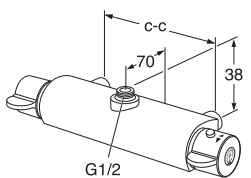

Thermostatic shower mixer with outlet up

Chrome

GB41215624

206

7393792229449