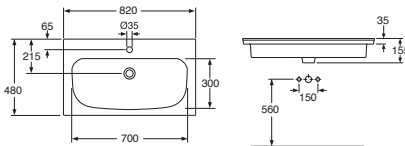

4G008001 Artic 820x480mm tabletop washbasin,
mounting with Artic furniture or brackets

White

4G008001

309

4051202558673