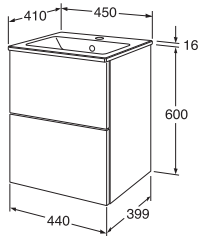

Graphic Base

Washbasin cabinet 450mm with two soft-close drawers and tabletop washbasin
Cabinet and draws from same color.
Flexible water trap and pop-up bottom valve included.
Can be combined with socket.

White
Handles info on pages 29 -30

Code	Price EUR VAT 0%	EAN
GB71GBVU45AGWB	582	7391530074818