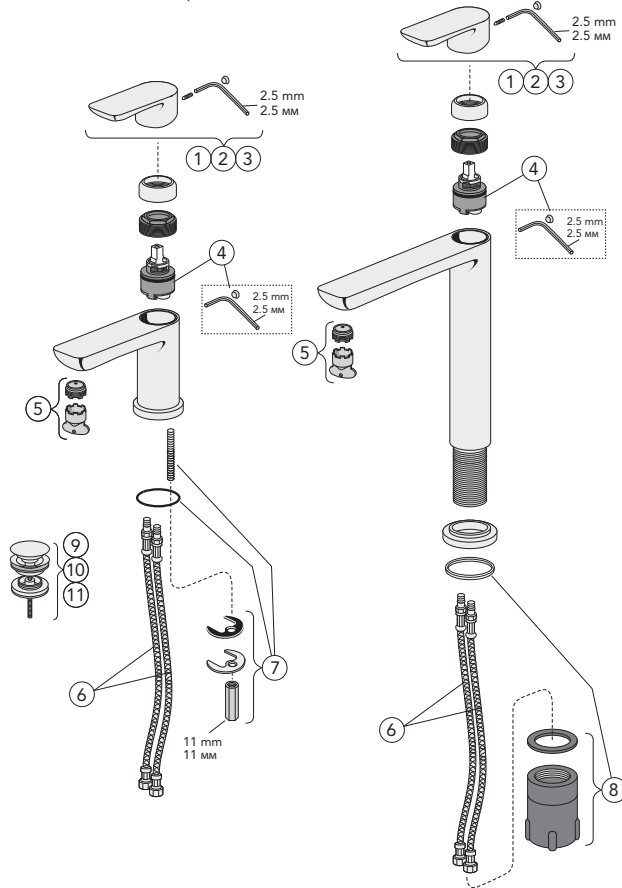

Estetic washbasin mixer, from 2016 -

Detail number	Product code	Pcs/ package
1	GB41639332 01	1
2	GB41639332 23	1
	GB41639332 53	1
3	GB41639332 41	1
4	GB41639329 01	1
5	GB41639333 01	1
6	GB41636726 02	2
7	GB41639327 01	1
8	GB41639331 01	1
9	GB41636575 01	1
10	GB41636575 23	1
11	GB41636575 25	1