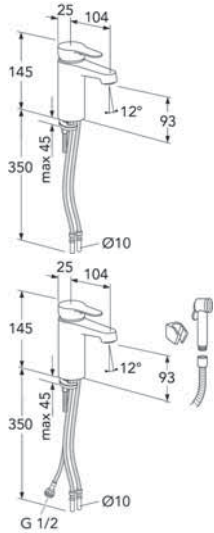

Nordic³

Washbasin mixers

Washbasin mixer

Chrome

GB41213451

Price EUR
VAT 0% 114

EAN 7393792233132

Washbasin mixer with self-closing hand spray and wall attachment, hose 1,75m

Chrome

GB41213461

160

7393792233149

Thermostatic mixers

Thermostatic shower mixer with outlet down

Chrome

GB41215604

179

7393792229432

Thermostatic shower mixer with outlet up

Chrome

GB41215624

206

7393792229449