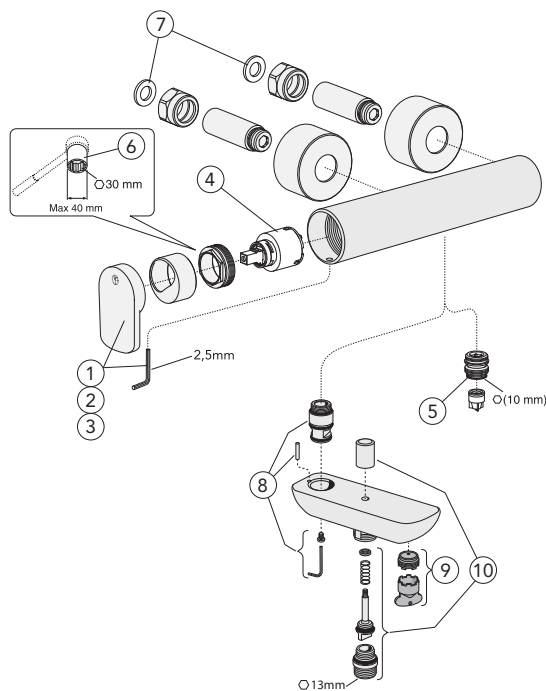

Estetic bath and shower mixer, from 2016 -

Detail number	Product code	Pcs/ package
1	GB41639330 01	1
2	GB41639330 23	1
3	GB41639330 41	1
4	GB41637393	1
5	GB41634756 01	1
6	GB41638429 01	1
7	GB41635641	1
8	GB41639298 01	1
9	GB41639282 01	1
10	GB41639328 01	1