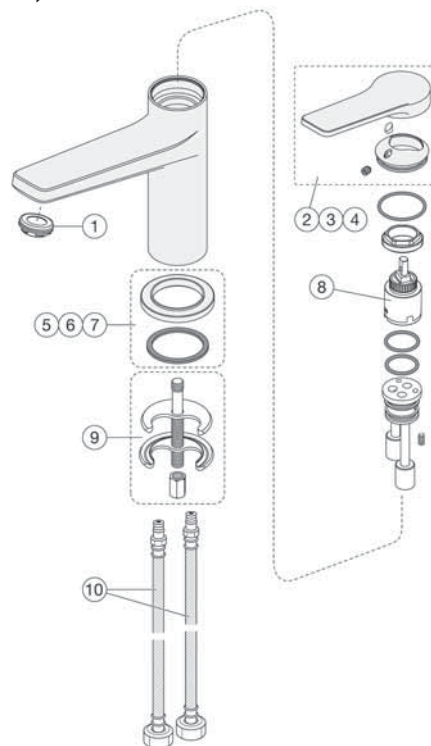

Epic washbasin mixer, from 2020

Detail number	Product code	Pcs/ package
1	GB41639668 01	1
2	GB41639770 01	1
3	GB41639770 24	1
4	GB41639770 53	1
5	GB41639773 01	1
6	GB41639773 24	1
7	GB41639773 53	1
8	GB41639775 01	1
9	GB41639627 01	1
10	GB41636629 01	1