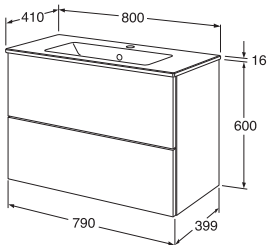

Washbasin cabinet 800mm with two soft-close drawers and tabletop washbasin
Cabinet and draws from same color.
Flexible water trap and pop-up bottom valve included.
Can be combined with socket.

White
Handles info on pages 29 -30

GB71GBVU80AGWB	672	7391530074832