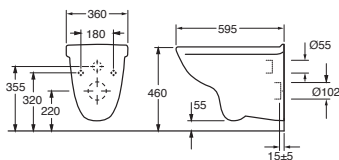

4G95 Care HF, wall hung, with open flush rim

White w/o seat and cover

4G95R001	248	4051202353933

Seat&cover with slide protection for 4G01 and 4G95 Care HF

Hard plastic white with grip rim
Quick release, soft-close white

9M676101	100	4051202452711
9M38S101	118	4051202032654