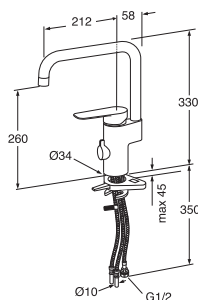

Sink mixer with high swivel spout 110° and with shut-off for dishwasher/washing machine

Chrome
Chrome, eco-flow and cold-start, lead-free

GB41205098	203	7393792232326
GB41205098 0	244	7393792232333