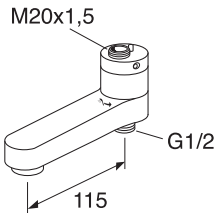

Swivel spout with automatic resetting to bath position

Chrome 115mm

GB41638760	139	7393792228633