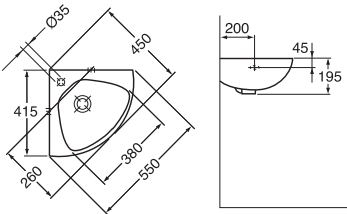

7327-98, 415x555 mm
Bolt mounting corner hand washbasin

White

GB1573279801

175

7391530053479