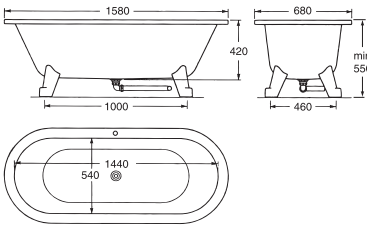

Self-supporting baths

6316 Bath 1580x680mm, 186 l

With waste pipe, w/o overflow

White with white feet and white bottom plug

White w/o feet, with chromed bottom plug

Black w/o feet, with chromed bottom plug

Code	Price EUR VAT 0%	EAN
GB2063160101	1298	4038565006713
GB2063160001	1161	4038565006836
GB2063165601	1512	4038565006720