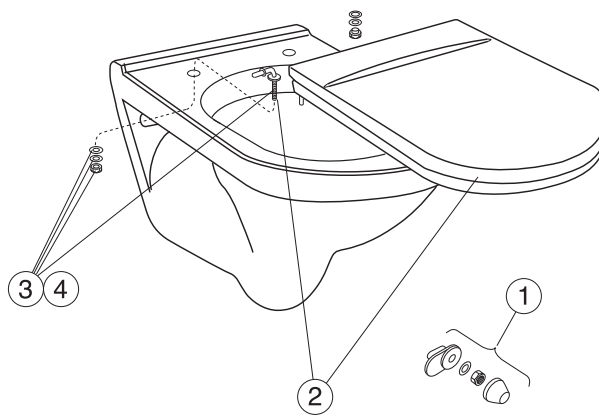

Spare parts for Logic WC 5693, from 2007 – 2017

- 1 Wallfixing set, white for WC 5693
- 2 Hard seat and cover with hinges
  Seat and cover soft-close, white
  Seat and coversoft-close, black
- 3 Fixation details for soft-close seat and cover
- 4 Stainless steel hinges

Code	Price EUR VAT 0%	EAN
92207401	15	4047289348085
9M016101	58	4022693981974
9M11S101	153	5708590283258
9M11S136	239	5708590283265
GB1919901845	26	4022693989956
9M010161	26	4022693989956