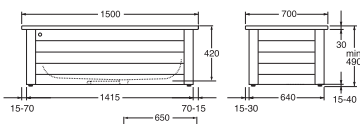

1504 Bath 1500x700mm
Without overflow hole and w/o feet, with bottom valve

White

7415 Frame incl. one full front and end panel

6415 Frame incl. one half front and end panel

Supplements:

1504 Bathtub with glazeplus and two support handles

1504 Bathtub with glazeplus

1504 Bathtub with non-slip surface treatment

1504 Bathtub with holes for two support handles

1504 Bathtub with non-slip surface treatment and two holes for support handles

Two support handles

GB2115040100	500	7391530071787
GB2174150100	293	7391530071886
GB2164150100	238	7391530071947
GB2115040114	796	7391530071831
GB2115040113	724	7391530071794
GB2115040112	724	7391530071800
GB2115040111	531	7391530071817
GB2115040110	796	7391530071824
GB208B080901	369