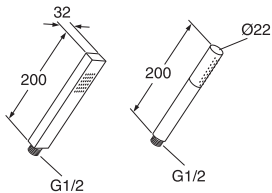

G1 hand shower

Single function hand shower

GB41638467

43

7393792226424

G1 hand shower

Single function hand shower

GB41638468

39

7393792226431