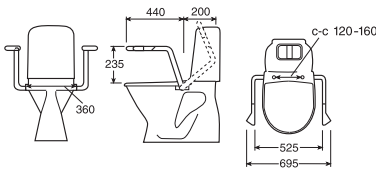

3051 toilet arm support for Nordic WC

Arm support with hard seat&cover
Arm support without sea&cover

GB88305101	561	7393792212304
GB88305100	539	7391530064604

Paper holder for Nautic and Nordic WC arm support

GB88301801	30	7391530044880