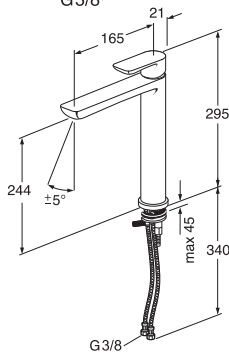

Washbasin mixer with high body

Chrome

GB41218251

218

7393792230421

Black

GB41218251 53

389

7393792230438

Matt white

GB41218251 41

389

7393792230445

Shower and bath mixers