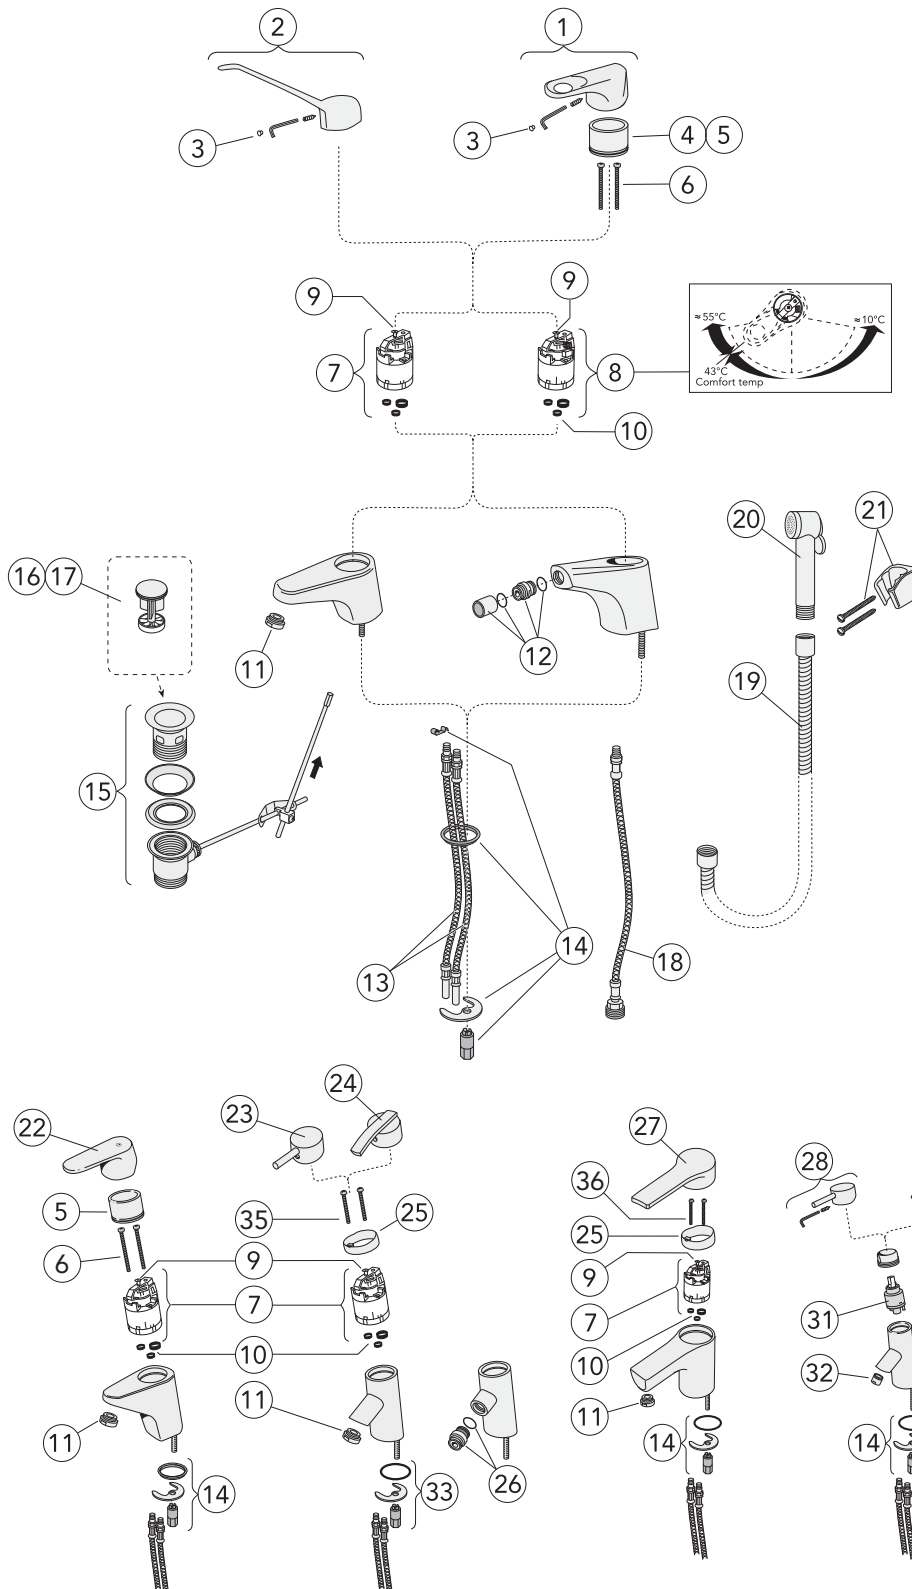

Nordic, Skandic, ND40, Centic washbasin mixers

Detail number	Product code	Pcs/ package
1	GB41636617 01	1
2	GB41635430 01	1
3	GB41634828 01	5
4	GB41634470 01	1
5	GB41636326 01	1
6	GB41636302 02	2
7	GB41633877 01	1
8	GB41635678 8701	1
9	GB41636319	10
10	GB41633513 01	1
11	GB41630131 01	1
12	GB41637270 01	1
13	GB41637161 02	2
14	GB41637280 01	1
15	GB41637450	1
16	GB41632625 01	1
17	GB41637453	1
18	GB41638224 01	1
19	GB41636263 00	1
20	GB41633860 33	1
21	GB41637575	1
22	GB41636337 01	1
23	GB41636448 01	1
24	GB41636447 01	1
25	GB41635680 01	1
26	GB41632863 01	1
27	GB41636501 01	1
28	GB41636920 01	1
31	GB41636654 01	1
32	GB41636912 01	1
33	GB41636457 01	1
34	GB41000014 10	1
35	GB41636606 02	2
36	GB41635671 02	2