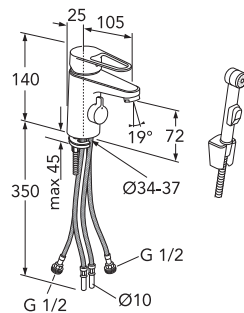

Washbasin mixer with self-closing hand spray and wall attachment, with energy and water saving (eco-flow) and adjustable maximum flow (eco-stop) functions and with shut-off for dishwasher/washing machine

Chrome, Energy class A, Cold-start function

GB41216187

228

7393792234962