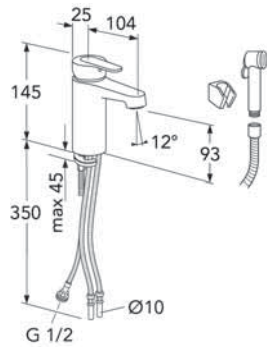

Washbasin mixer with self-closing hand spray and wall attachment, hose 1,75m

Chrome

GB41213761

160

7393792233224