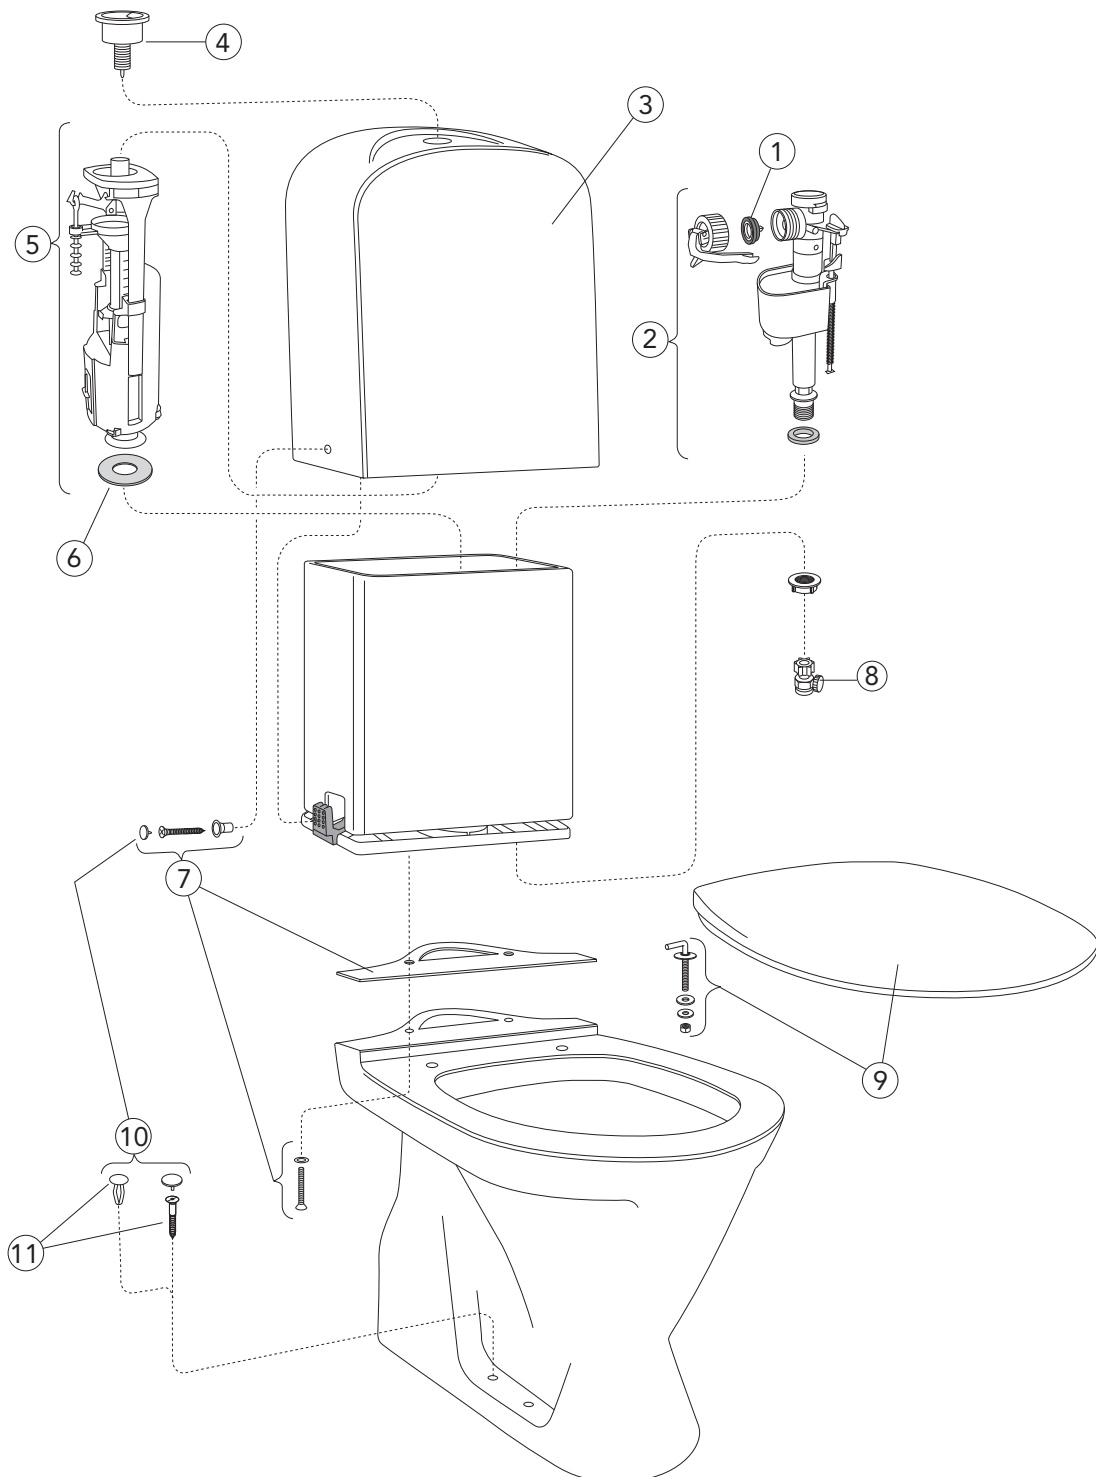

Spare parts for Nordic³ WC, from 09.2017

	Code	Price EUR VAT 0%	EAN	
Spare parts for Nordic³ WC, from 09.2017				
1	Membrane	9GS01400	6	4051202546212
2	GB-inlet valve	GB1929901972	42	7391530057033
3	Cistern, white	GB184700001200	107	7391530070414
4	Pusbutton Duo, chrome	9GS01561	16	4051202546236
5	Outlet valve	9GS01600	42	4051202546243
6	Bottomvalve gasket	9GS01700	6	4051202546250
7	Cistern fastening set	GB19299P0204	22	7391530066998
8	Cisternvalve without filter	GB1929900503	21	7391530059464
9	Seat and cover standard, white	9M646101	22	4051202257101
	Seat and cover hard plastic, stainless steel hinges	8780G101	39	4022693743008
	Seat and cover soft-close, white	8780S101	53	4051202349509
	Stainless steel hinges for seat and cover 8780G101	92241961	18	4051202163310
	Stainless steel hinges for seat and cover 8780S101	92211761	29	4051202474461
10	Screw caps	GB19299P0207	26	7391530067308
11	Fastening screw set, 4 pcs	GB1929900365	18	4022693590664