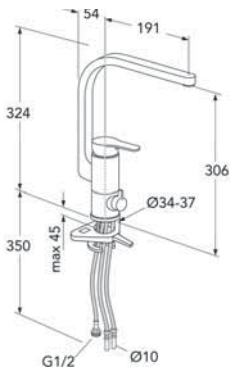

Sink mixer with high swivel spout 110° and with shut-off for dishwasher/washing machine
Chrome

Code

Price EUR
VAT 0%

EAN

GB41203496

214