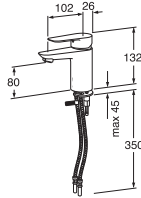

Atlantic

Washbasin mixers

Washbasin mixer

Chrome
Chrome, eco-flow and cold-start, lead-free

Code	Price EUR VAT 0%	EAN
GB41215047	124	7393792232340
GB41215047 0	149	7393792232357