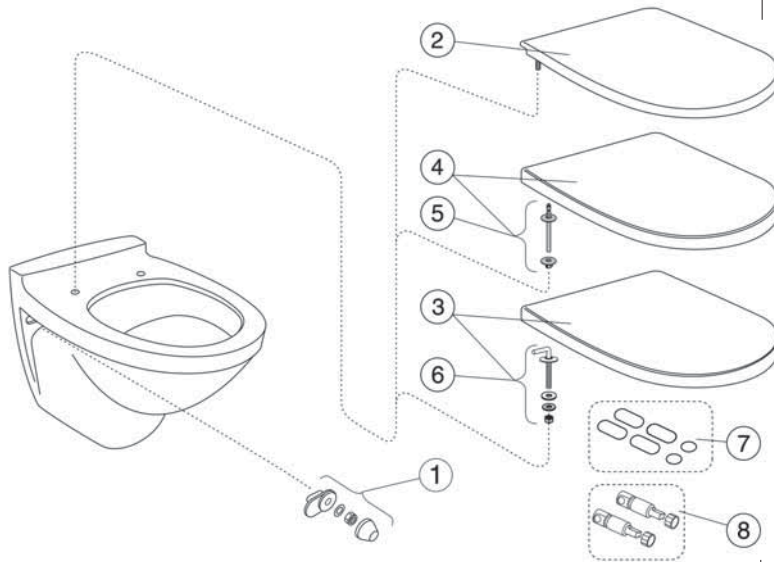

Spare parts for Nautic WC 5530, from 2010 –

- 1 Wall fixation set
- 2 Seat and cover standard
- 3 Seat and cover hard plastic, stainless steel hinges
- 4 Seat and cover hard plastic, soft-close, quick-release, white
- 5 Seat and cover hard plastic, soft-close, quick-release, black
- 6 Fixation details for soft-close seat and cover (2013-)
- 7 Stainless steel hinges (2013-)
- 8 Buffer set for seat and cover
- 9 Dumper set for soft-close seat and cover (2013-)

Code	Price EUR VAT 0%	EAN
92207401	15	4047289348085
9M246101	24	4047289920007
9M256101	49	4047289984108
9M26S101	81	4047289984191
9M26S136	99	4047289984207
92241461	31	4051202163198
92241361	17	4051202163181
92242001	11	4051202163112
92242400	48	4051202163105