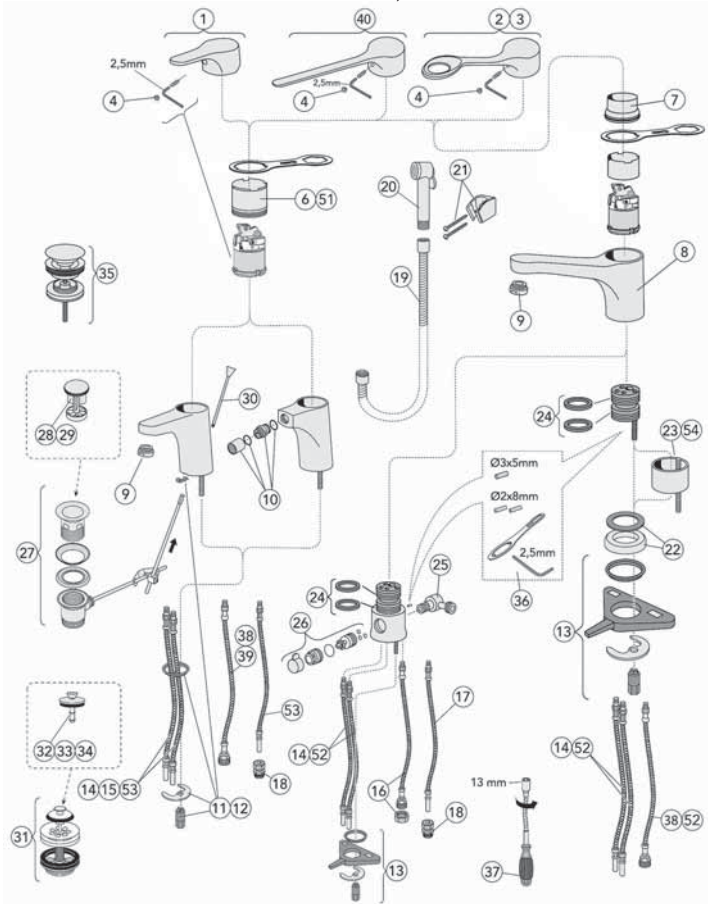

Nautic washbasin- and bidet mixer, from 2007 -

Detail number	Product code	Pcs/ package
1	GB41637250	1
2	GB41637360 01	1
3	GB41637363 01	1
4	GB41634828 01	5
6	GB41637261 01	1
7	GB41638202	1
8	GB41638197	1
9	GB41630131 01	1
10	GB41637270 01	1
11	GB41637280 01	1
12	GB41637282 01	1
13	GB41634157 01	1
14	GB41637161 02	2
15	GB41638721 02	2
16	GB41638220 01	1
17	GB41638199 01	1
18	FG032033520	10
19	GB41636263 00	1
20	GB41633860 33	1
21	GB41637575	1
23	GB41632834	1
24	GB41633971 02	2
25	GB41635790 01	1
26	GB41635762 3301	1
27	GB41637450	1
28	GB41632625 01	1
29	GB41637453	1
30	GB41630305	1
31	GB41637445	1
32	GB41632633 01	1
34	GB41638453 01	1
36	GB41633972	1
37	GB43000014 10	1
38	GB41638224 01	1
39	GB41638720 01	1
40	GB41637367 01	1
51	GB41638981 01	1
52	GB41638738 02	2
53	GB41638708 02	2
54	GB41638924 01	1