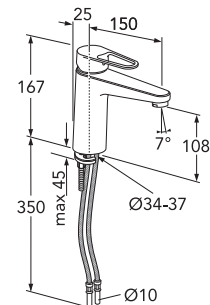

Washbasin mixer with spout 150 mm, with energy and water saving (eco-flow) and adjustable maximum flow (eco-stop) functions

Chrome, Energy class A, Cold-start function

GB41216045

165

7393792235082

Chrome, Energy class A, Cold-start function, lead-free

GB412160450

196

7393792235129