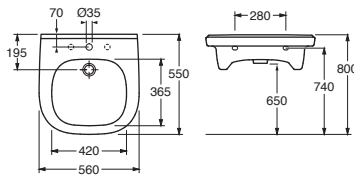

4G19 55, 560x550mm washbasin for handicapped, bolt mounting, with grabbing edge, tap hole in the center

White with overflow

4G195501

197

4051202473792