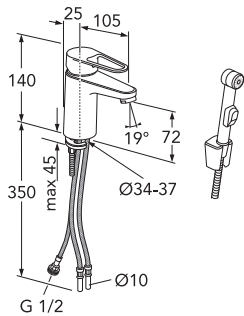

Washbasin mixer with self-closing hand spray and wall attachment, with energy and water saving (eco-flow) and adjustable maximum flow (eco-stop) functions

Chrome, Energy class A, Cold-start function

GB41216147

191

7393792234993

Chrome, Energy class A, Cold-start function, lead-free

GB412161470

229

7393792234986