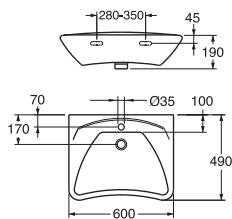

7119 -63, 600x490 mm washbasin for handicapped, with overflow and bottom valve, tap hole in the center

White

GB157119630110

192

7391530059648