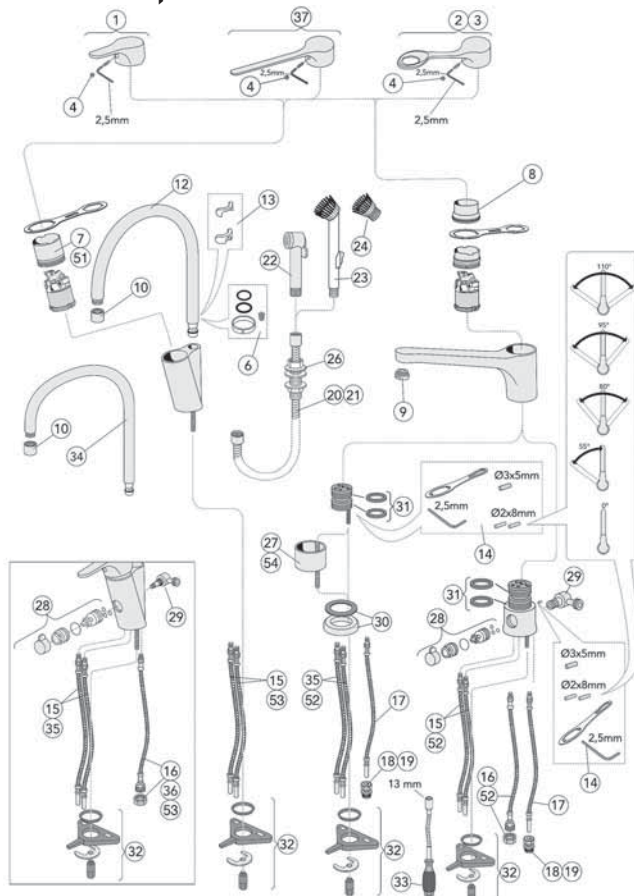

Nautic kitchen mixers, from 2007 –

Detail number	Product code	Pcs/ package
1	GB41637250	1
2	GB41637360 01	1
3	GB41637363 01	1
4	GB41634828 01	5
6	GB41637010 01	1
7	GB41637261 01	1
8	GB41638202	1
9	GB41630131 01	1
10	GB41630129 01	1
12	GB41637326 0	1
13	GB41638450	1
14	GB41633972	1
15	GB41637161 02	2
16	GB41638220 01	1
17	GB41638199 01	1
18	FG032033520	1
19	FG032033420	1
20	GB41636263 00	1
21	GB41638375 01	1
22	GB41633860 33	1
23	GB41633861 25	1
24	GB41633858	1
26	GB41638374 01	1
27	GB41632834	1
28	GB41635762 3301	1
29	GB41635790 01	1
31	GB41633971 02	2
32	GB41634157 01	1
33	GB43000014 10	1
34	GB41638474 01	1
35	GB41638721 02	2
36	GB41638701 01	1
37	GB41637367 01	1
51	GB41638981 01	1
52	GB41638738 02	2
53	GB41638708 02	2
54	GB41638924 01	1