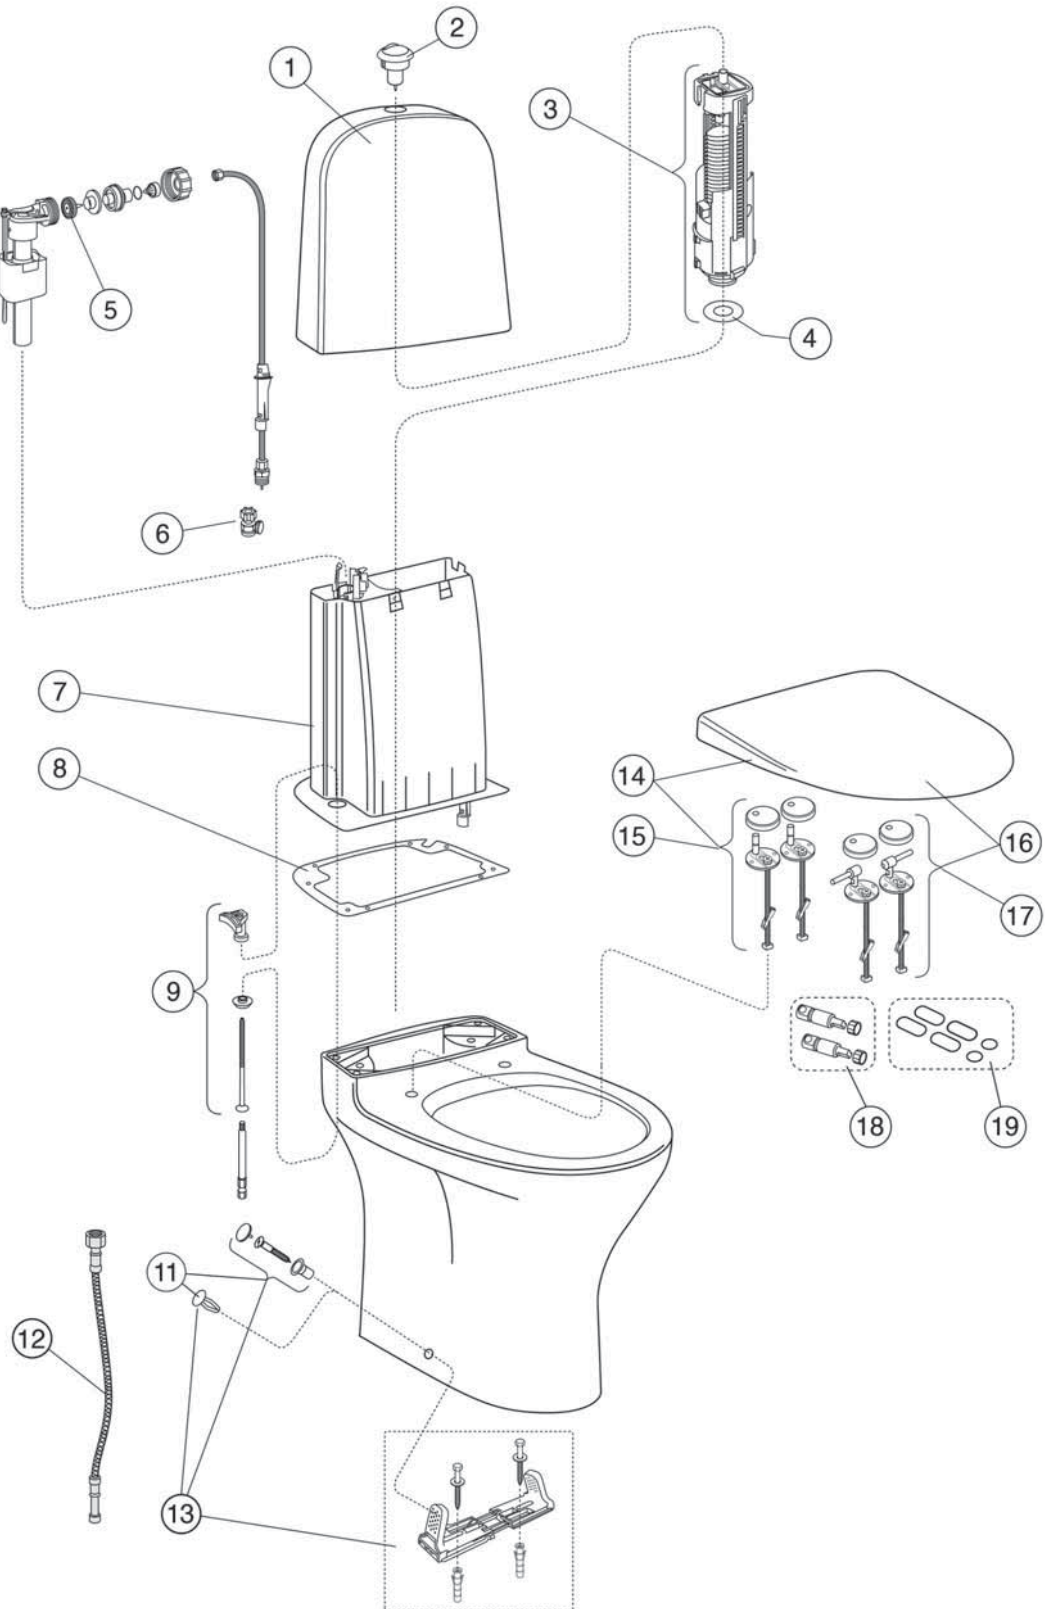

Spare parts for Estetic WC, from 2016 – 09.2017

	Code	Price EUR VAT 0%	EAN	
Spare parts for Estetic WC, from 2016 – 09.2017				
1	Cistern, White	GB18830001200	140	7391530070827
	Cistern, Matt white	GB18830041200	175	7391530070810
	Cistern, Black	GB18830036200	175	7391530070803
2	Push button Duo, mattchrome	GB19299P0801	14	7391530070834
3	Outlet valve	GB19299P0102	50	4025416099031
4	Valve house gasket	GB19299TK962	12	4025416099024
5	Membrane	GB19299P0106	7	4025416099109
6	Cisternvalve without filter	GB1929900503	21	7391530059464
7	Cistern, complete	GB19299N0100	146	7391530070353
8	Tank seal	GB19299P0114	9	4025416099345
9	Cistern fixation set	92226100	8	7391530063744
11	Wood screw bag	GB1929900365	18	4022693590664
12	Flexible hose	FG0639318 01	27	7393792105057
13	Fiaxation set	92214501	11	4051202485955
14	Seat and cover hard plastic, soft-close, quick-release, white	9M10S101	118	4051202251611
	Seat and cover hard plastic, soft-close, quick-release, matt white	9M10S1RW	149	4051202843588
	Seat and cover hard plastic, soft-close, quick-release, black	9M10S136	149	4051202336219
15	Soft-close, quick-release hinges	92213161	29	4051202478094
16	Seat and cover hard plastic, stainless steal hinges, white	9M106101	72	4051202336264
17	Stainless steel hinges	92213261	29	4051202478100
18	Dumper set for soft-close seat and cover	92213300	49	4051202478117
19	Buffer set for seat and cover	92213400	12	4051202205423