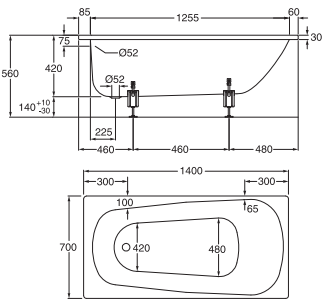

Built in baths

3400 Bath 1400x700mm

With overflow hole

White

Foot set (4 pcs)

Overflow system

Drain plug and overflow knob, chrome

Supplements:

3400 Bathtub with glazeplus

3400 Bathtub with non-slip surface treatment

3400 Bathtub with holes for two support handles

Two support handles

Code

Price EUR
VAT 0%

EAN

GB2083400100

500

4038565004948

GB208B231500

109

4038565006850

GB2924300155

172

4015211111069

GB2924300156

34

4015211103378

GB2083400199

869

7391530073064

GB2083400112

750

7391530073033

GB2083400111

550

7391530073026

GB208B080901

369