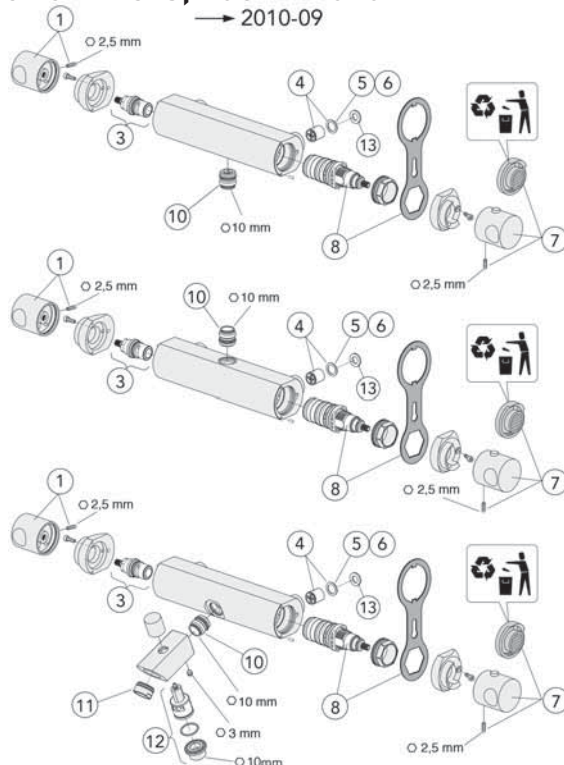

Coloric thermostatic mixers, 2007 – 2010

Detail number	Product code	Pcs/ package
1	GB41638281 01	1
3	GB41638283 01	1
4	GB41632698 02	1
5	GB41635633 02	2
6	GB41635633 10	10
7	GB41636460 01	1
8	GB41638287 01	1
10	GB41637410	1
11	GB41637387 01	1
12	GB41637416	1
13	GB41635641	1