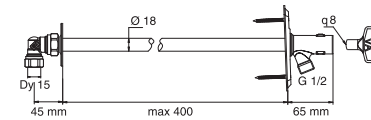

Bath fillers

Bath filler thermostatic mixer with spout

Chrome

Spout (should be ordered separately)

Code	Price EUR VAT 0%	EAN
GB41217143	559	7393792217316
GB41638390	68	7393792226639

Outdoor faucets

Outdoor faucet with non-return valve and key