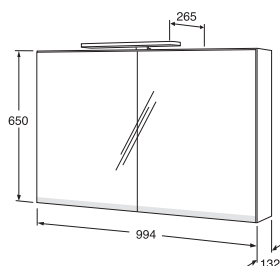

4888 10 mirror cabinet with two doors, LED lighting 3000K above and below the cabinet
Mirrors on the inside of the doors as well. Integrated electrical socket inside the cabinet. Two moveable glass shelves. Frosted bottom edge to prevent fingerprints on the mirror. Magnifying mirror included. IP44

Black Oak
White

GB71488810B0	1235	7391530066561
GB71488810DH	1123	7391530066585