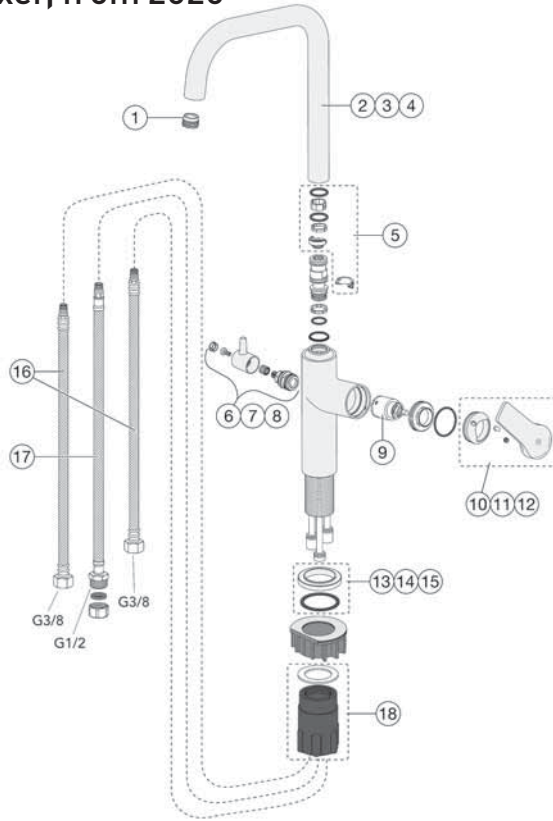

Epic kitchen mixer, from 2020

Detail number	Product code	Pcs/ package
1	GB41638549 01	1
2	GB41639771 24	1
3	GB41639771 53	1
4	GB41639778 01	1
5	GB41639631 01	1
6	GB41639631 24	1
7	GB41639631 53	1
8	GB41639768 01	1
9	GB41639768 24	1
10	GB41639768 53	1
11	GB41639773 01	1
12	GB41639773 24	1
13	GB41639773 53	1
14	GB41636629 01	1
15	GB41638220 01	1
18	GB41639331 01	1