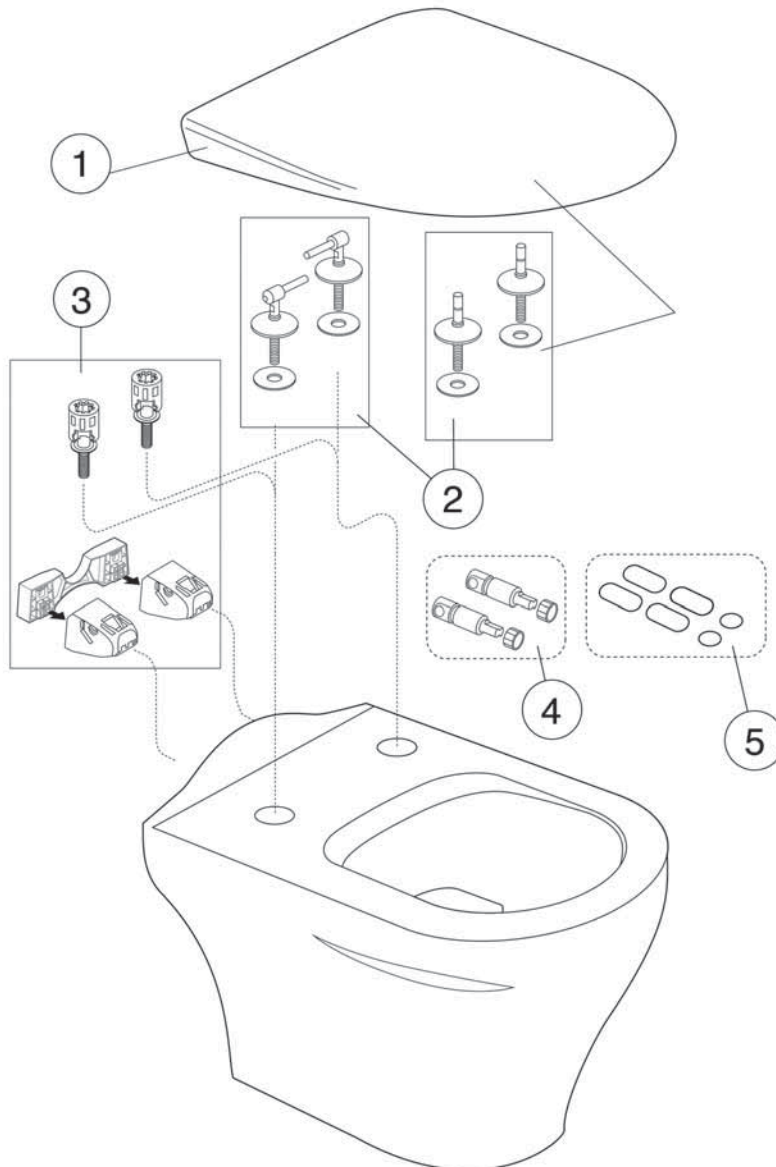

Spare parts for Estetic WC 8330, from 2016 –

	Code	Price EUR VAT 0%	EAN
1 Seat and cover hard plastic, soft-close, quick-release, matt white	9M09S1RW	149	4051202843526
Seat and cover hard plastic, soft-close, quick-release, black	9M09S136	149	4051202336202
Seat and cover hard plastic, soft-close, quick-release, white	9M09S101	118	4051202251628
Seat and cover hard plastic with stainless steel hinges, white	9M096101	76	4051202336295
2 Stainless steel hinges	92212261	29	4051202476953
Soft-close, quick-release hinges	92213061	29	4051202478087
3 Suprafix 2.0 fastening set	92238300	61	4051202749453
Screws and nuts for Suprafix 2.0	92238200	25	4051202743161
4 Dumper set for soft-close seat and cover	92213300	49	4051202478117
5 Buffer set for seat and cover	92213400	12	4051202205423