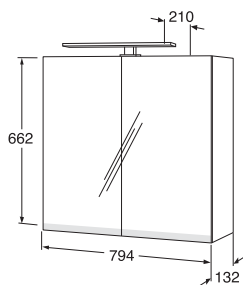

4888 80 mirror cabinet with two doors, LED lighting 3000K above and below the cabinet
Mirrors on the inside of the doors as well. Integrated electrical socket inside the cabinet. Two moveable glass shelves. Frosted bottom edge to prevent fingerprints on the mirror. Magnifying mirror included. IP44

Black Oak
White

GB71488880B0	1086	7391530067896
GB71488880DH	989	7391530067926