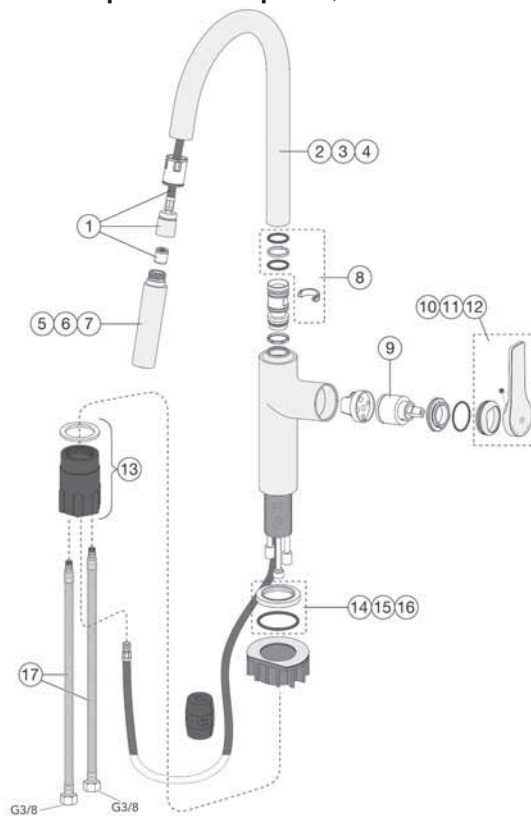

Epic kitchen mixer with pull-out spout, from 2020

Detail number	Product code	Pcs/ package
1	GB41639772 01	1
2	GB41639772 24	1
3	GB41639772 53	1
4	GB41639767 01	1
5	GB41639767 24	1
6	GB41639767 53	1
7	GB41639777 01	1
8	GB41637393	1
9	GB41639769 01	1
10	GB41639769 24	1
11	GB41639769 53	1
12	GB41639331 01	1
13	GB41639774 01	1
14	GB41639774 24	1
15	GB41639774 53	1
18	GB41636629 01	1