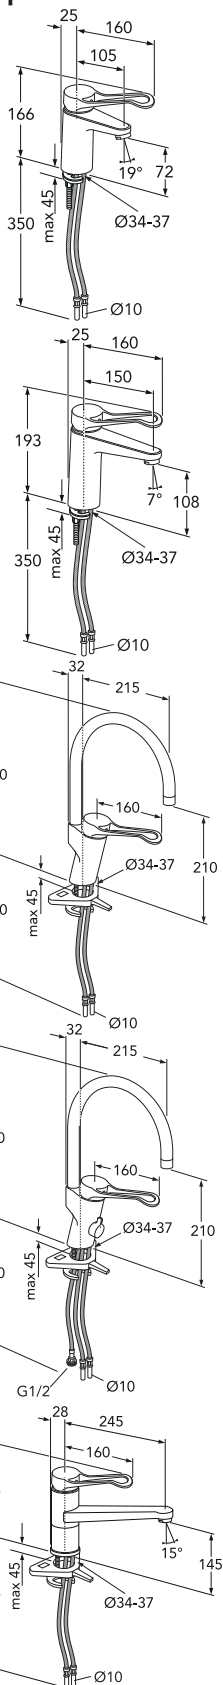

Care products

New Nautic washbasin mixer with 160mm lever, with energy and water saving (eco-flow) and adjustable maximum flow (eco-stop) functions

Chrome, Energy class A, Cold-start function, lead-free

Code	Price EUR VAT 0%	EAN
GB41216047064	177	7393792235006

New Nautic washbasin mixer with spout 150 mm, lever 160mm, with energy and water saving (eco-flow) and adjustable maximum flow (eco-stop) functions

Chrome, Energy class A, Cold-start function, lead-free

GB41216045064	225	7393792235112

New Nautic sink mixer with high swivel spout, 160mm lever, with energy and water saving (eco-flow) and adjustable maximum flow (eco-stop) functions

Chrome, Energy class B, Cold-start function, lead-free

GB41206056064	270	7393792235440

New Nautic sink mixer with high swivel spout, 160mm lever, with energy and water saving (eco-flow) and adjustable maximum flow (eco-stop) functions and with shut-off for dishwasher/washing machine

Chrome, Energy class B, Cold-start function, lead-free

GB41206096064	323	7393792235402

New Nautic sink mixer with swivel spout, 160mm lever, with energy and water saving (eco-flow) and adjustable maximum flow (eco-stop) functions

Chrome, Energy class B, Cold-start function, lead-free

GB41206055064	270	7393792235358