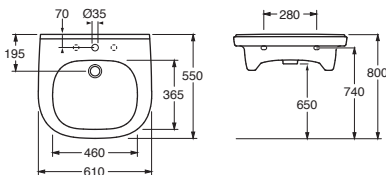

4G19 60, 610x550mm washbasin for handicapped, bolt mounting, with grabbing edge, tap hole in the center

White with overflow

4G196001

206

4051202348588