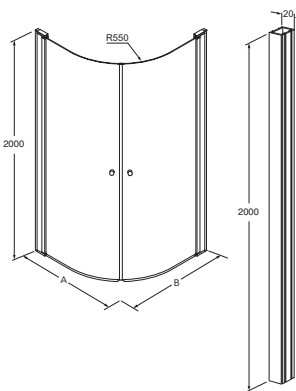

Round shower doors

for corner fitting

Round shower doors, chromed profile

Reversible for right/left-hand installation, 6mm walls of tempered clear safety glass, polished profiles and door handles, adjustable wall profile 20 mm, doors open 180° and rise 5 mm on opening, no floor profiles for a hygienic and easy-to-clean shower

A x B width dimension/adjustability in mm.

Round shower doors 80 x 80 cm, 790–810 x 790–810 mm
Round shower door, 80 with magnetic profile and door handle
Round shower door, 80 with magnetic profile and door handle

Round shower doors 80 x 90 cm, 790–810 x 890–910 mm
Round shower door, 80 with magnetic profile and door handle
Round shower door, 90 with magnetic profile and door handle

Round shower doors 80x100 cm, 790–810 x 990–1010 mm
Round shower door, 80 with magnetic profile and door handle
Round shower door, 100 with magnetic profile and door handle

Round shower doors 90x90 cm, 890–910 x 890–910 mm
Round shower door, 90 with magnetic profile and door handle
Round shower door, 90 with magnetic profile and door handle

Round shower doors 90x100 cm, 890–910 x 990–1010 mm
Round shower door, 90 with magnetic profile and door handle
Round shower door, 100 with magnetic profile and door handle

Round shower doors 100x100 cm, 990–1010 x 990–1010 mm
Round shower door, 100 with magnetic profile and door handle
Round shower door, 100 with magnetic profile and door handle

Extension profile 20 mm

GB51RNDR8080CR	860	7391530074009
GB51RNDR80CR	430	7391530073552
GB51RNDR80CR	430	7391530073552
GB51RNDR8090CR	873	7391530074016
GB51RNDR80CR	430	7391530073552
GB51RNDR90CR	443	7391530073569
GB51RNDR8010CR	886	7391530074023
GB51RNDR80CR	430	7391530073552
GB51RNDR10CR	456	7391530073576
GB51RNDR9090CR	886	7391530074030
GB51RNDR90CR	443	7391530073569
GB51RNDR90CR	443	7391530073569
GB51RNDR9010CR	899	7391530074047
GB51RNDR90CR	443	7391530073569
GB51RNDR10CR	456	7391530073576
GB51RNDR1010CR	912	7391530074055
GB51RNDR10CR	456	7391530073576
GB51RNDR10CR	456	7391530073576
GB51ACCEXTTP	43	7391530073675