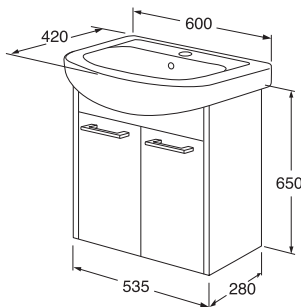

B032 washbasin cabinet, with washbasin 600x420mm*

Glossy white
Light wood

*Delisted from 31.03.2021, delivery only from available stock

GB71B032E4WB

367

7391530066721

GB71B032E9WB

345

7391530066738