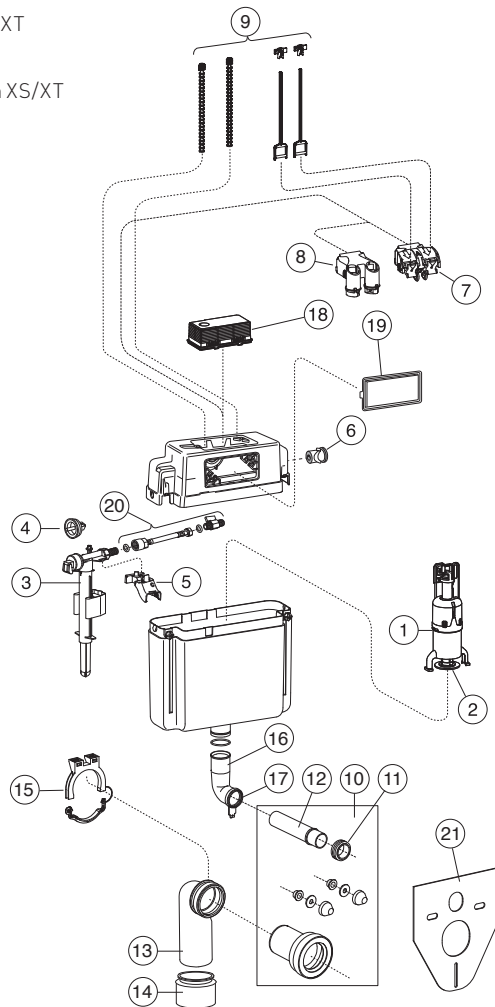

Spare parts for Triomont XT, from 2011 –

- 1 Flush valve Duo/Single
- 2 Rubber seal
- 3 Float valve
- 4 Rubber membrane
- 5 Bridging piece Float valve
- 6 Sleeve for connection tubes 18-28 mm
- 7 Clamp with control hooks XT
- 8 Clamp pneumatic control
- 9 Set of fixation and control pins for XT
- 10 Wc connetction kit L = 300 mm
- 11 Flush pipe connector
- 12 Flushpipe extension 300 mm
- 13 Discharge elbow 90x90 mm
- 14 Reducer 90 x 110 mm
- 15 Discharge elbow fixation brachet
- 16 Flush pipe XT 83 cm
- 17 Rubber seal flush pipe
- 18 Masonary aid top XT
- 19 Tank cover plate, XT
- 20 Water connection flexible hose, XT
- 21 Gasket
  Pneumatic hose for push button XS/XT

Code	Price EUR VAT 0%	EAN
GB1921100370	24	8711778140981
GB1921100371	12	8711778140882
GB1921100372	36	8711778140905
GB1921100373	11	8711778140974
GB1921100375	12	8711778140998
GB1921100392	13	8711778170995
GB1921100395	25	8711778171022
GB1921100394	47	8711778171015
GB1921100391	15	8711778170988
GB1921100380	41	8711778140936
GB1921100381	25	8711778140875
GB1921100111	9	7391530070476
GB1921100382	24	8711778141049
GB1921100383	19	8711778141056
GB1921100384	13	8711778141001
GB1921100397	17	8711778171046
GB1921100386	14	8711778140899
GB1921100390	15	8711778170971
GB1921100396	13	8711778171039
GB1921100393	42	8711778171008
GB1921100388	11	7391530064970
GB1921100398	15	8711778169043