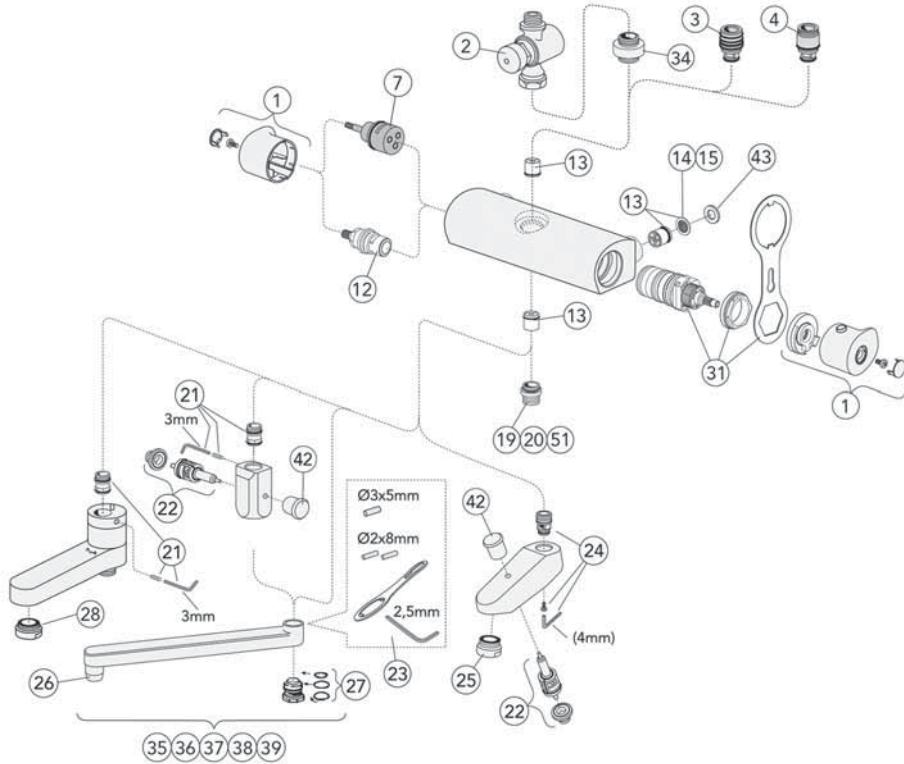

Atlantic thermostatic shower mixer, from 2019

Detail number	Product code	Pcs/ package
1	GB41639542 02	2
2	GB41631830	1
3	GB41639453 01	1
4	GB41639457 01	1
7	GB41639500 01	1
12	GB41634035 01	1
13	GB41632698 02	2
14	GB41635633 02	2
15	GB41635633 10	10
19	GB41634757 01	1
20	GB41634756 01	1
21	GB41636359 01	1
22	GB41636577 01	1
23	GB41633972	1
24	GB41637347	1
25	GB41634555 01	1
26	GB41630131 01	1
27	GB41633952 01	1
28	GB41638275 01	1
31	GB41638334 01	1
34	GB41638339 01	1
35	GB41633631	1
36	GB41633632	1
37	GB41633633	1
38	GB41633614	1
39	GB41633616	1
42	GB41636822 01	1
43	GB41635641	1
51	GB41638955 01	1