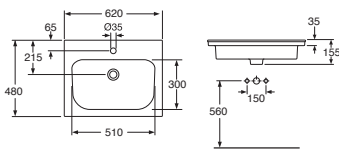

Artic

4G006001 Artic 620x480mm tabletop washbasin,
mounting with Artic furniture or brackets

White

4G006001

238

4051202558635