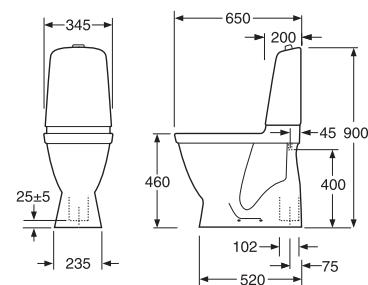

1546 Nautic Hygienic Flush, extended S-trap, with open flush rim

- White with standard seat and cover 4l
- White without seat& cover 4l
- White with standard seat and cover 2/4l
- White w/o seat and cover 2/4l

GB111546401215	463	7391530069296
GB111546401205	458	7391530067476
GB111546201215	475	7391530069272
GB111546201205	469	7391530067445