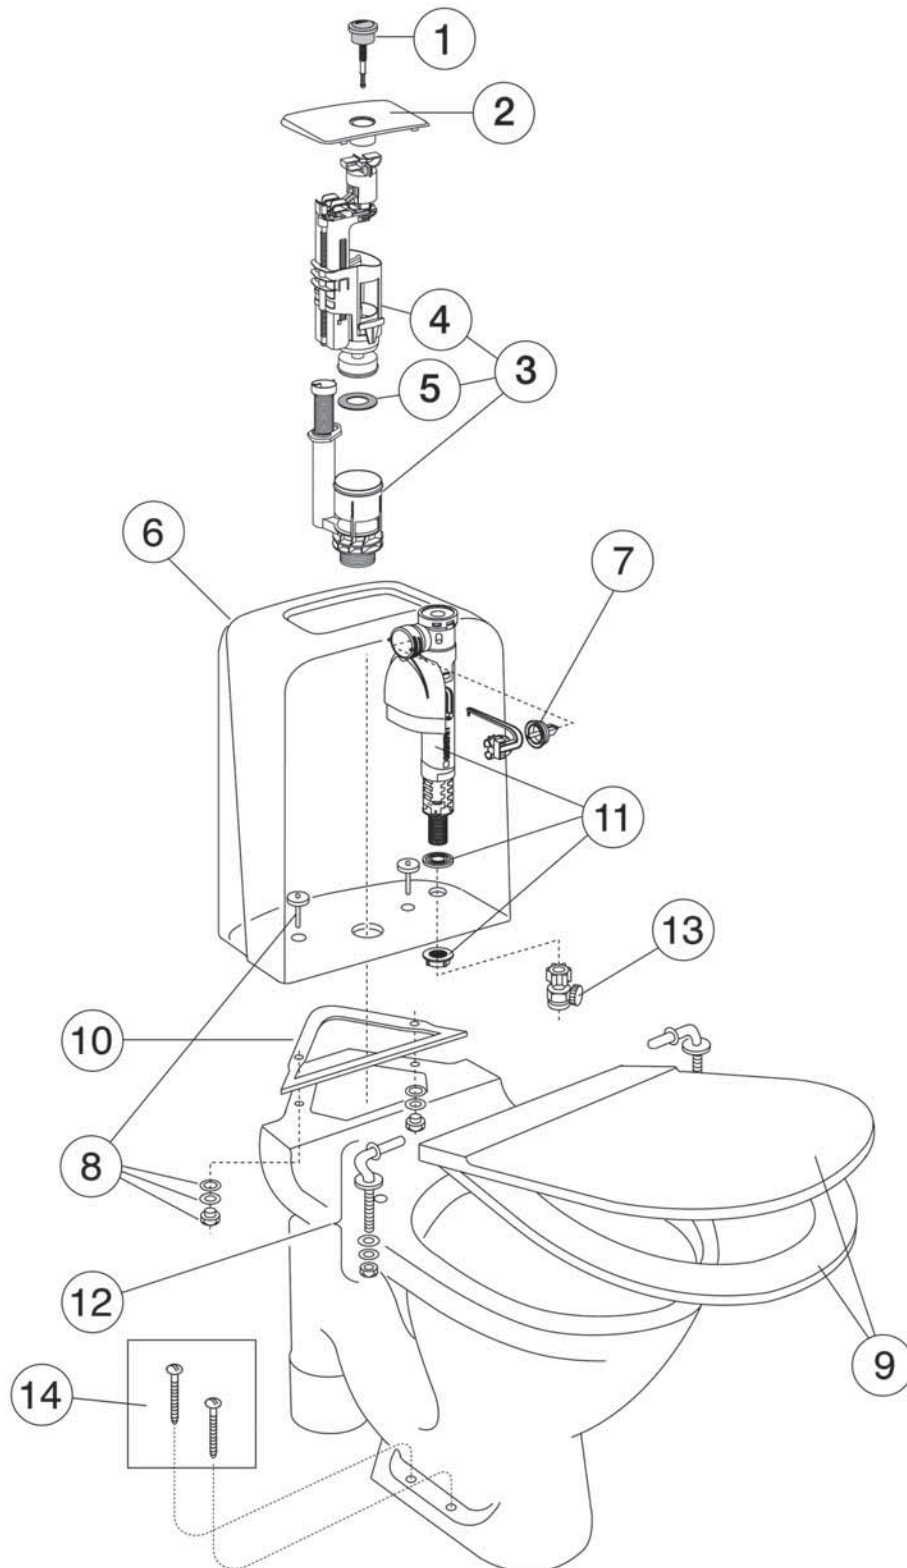

Spare parts for Basic WC, 2003 – 2017

TECHNICAL DRAWINGS

	Code	Price EUR VAT 0%	EAN	
Spare parts for Basic WC, 2003 - 2017				
1	Pushbutton Duo chrome, Twico 2	GB19299T2951	18	7391530057330
	Pushbutton Duo chrome, Twico 1	GB19299T1951	33	7391530054339
	Pushbutton Duo chrome for outlet valve 9GS01600	9GS01561	16	4051202546236
	Pushbutton Duo chrome for outlet valve GB19299N2953	GB19299N2951	20	4025416311034
2	Cistern cover TI/TII/K, white	GB19299U1931	14	7391530054445
3	Outlet valve	9GS01600	42	4051202546243
	Complete outlet valve with pushbutton (must be ordered with sealing GB1929900320)	GB19299S2956	42	7391530071626
	Replacement valve, Duo (1993-2002)	GB19299N2937	55	4025416311058
4	Outlet valve with pushbutton Duo	GB19299N2953	35	4025416281726
5	Outlet valve gasket for 9GS01600	9GS01700	6	4051202546250
	Outlet valve gasket	GB19299TK962	12	7391530054360
6	Cistern, without accessories, white	GB1042900101	127	7391530029412
7	Membrane for inlet valve 9GS1300	9GS01400	6	4051202546212
	Membrane for inlet valve GB1929901972	GB19299P0206	33	4025416500261
8	Cistern bolts (2 pcs)	GB1929900319	22	7391530031255
9	Seat and cover standard, white	GB1919901702	20	7391530029986
	Hard seat and cover with stainless steel hinges, white	GB1919901950	108	5708590083735
	Hard seat and cover with stainless steel hinges, black	GB1919901960	174	7391530062440
10	Cistern sealing	GB1929900320	11	7391530029979
11	GB-inlet valve	9GS01300	37	4051202546205
	GB-inlet valve	GB1929901972	42	7391530057033
12	Hinges, stainless steel	GB1919901831	33	7391530030104
13	Cisternvalve without filter	GB1929900503	21	7391530059464
14	Wood screw bag	GB1929900365	18	4022693590664