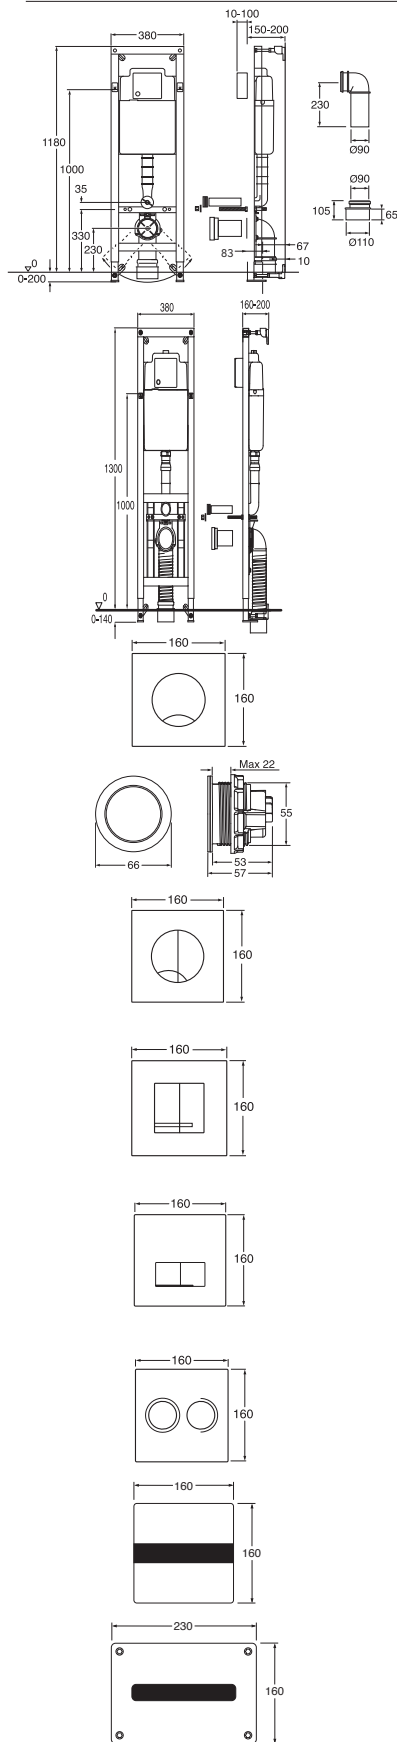

Code	Price EUR VAT 0%	EAN
Triomont XS, high model Toilet fixture with wall-mounting set. Installation on straight wall or corner. Front-operated WC fixture with 6/3l or 6l flush Front-operated WC fixture with 4,5/3l or 4,5l flush Triomont XS additional wall fixation kit Triomont XS wall fixation kit for corner Safebag	GB1921102020	298	8711778140813
	GB1921102026	309	8711778215757
	GB1921102027	47	8711778140820
	GB1921102029	34	8711778140837
	GB1921102034	185	4051202796556
Triomont XS Vario, high model Toilet fixture with wall-mounting set. With adjustable toilet bowl height after installation. Primarily intended for hospitals and care homes. Front-operated WC fixture with 6/3l or 6l flush Triomont XS additional wall fixation kit Triomont XS wall fixation kit for corner	GB1921102022	650	8711778169715
	GB1921102027	47	8711778140820
	GB1921102029	34	8711778140837
Front operated single flush/push-button XS: White plastic, round Bright chrome plastic, round Stainless pneumatic Front operated dual flush/push-button XS: White plastic, round Matt chrome plastic, round Bright chrome plastic, round Bright chrome plastic, round, with Villeroy&Boch logo White plastic, square Bright chrome plastic, square White metal, square Bright chrome metal, square Stainless, rectangular Stainless, rectangular, with Villeroy&Boch logo White glass, rectangular Black glass, rectangular Aluminium, rectangular White plastic pneumatic Bright chrome plastic pneumatic White glass pneumatic Black glass pneumatic White sensor controlled Stainless sensor controlled, for public settings	GB1921102030	42	8711778140752
	GB1921102032	62	8711778140776
	GB1921102092	94	8711778169920
	GB1921102035	42	8711778140783
	GB1921102036	62	8711778140790
	GB1921102037	62	8711778140806
	GB1921102038	72	8711778184251
	GB1921102052	42	8711778168749
	GB1921102053	62	8711778168756
	GB1921102045	199	8711778140691
GB1921102047	186	8711778140714	
GB1921102054	186	8711778170933	
GB1921102055	186	8711778198500	
GB1921102056	374	4051202796914	
GB1921102057	374	4051202796532	
GB1921102058	279	4051202796549	
GB1921102060	72	8711778169579	
GB1921102061	93	8711778169586	
GB1921102066	224	8711778169630	
GB1921102067	224	8711778169647	
GB1921102070	470	4051202796907	
GB1921102071	738	4051202796594