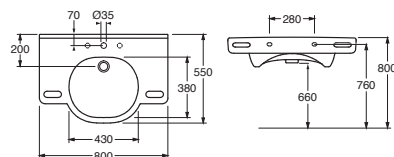

4G20 80 800x550mm washbasin for handicapped, bolt mounting, with grabbing edge, tap hole in the center

White with overflow

4G208001

417

4051202348540

*Washbasins don't include bolt or bracket fastening sets