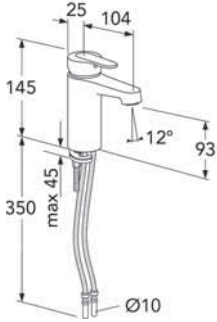

176

Sink mixer with high swivel spout 110° and with shut-off for dishwasher/washing machine
 Chrome

Code

Price EUR
 VAT 0%

EAN

GB41203496

214

NordicPlus
Washbasin mixers