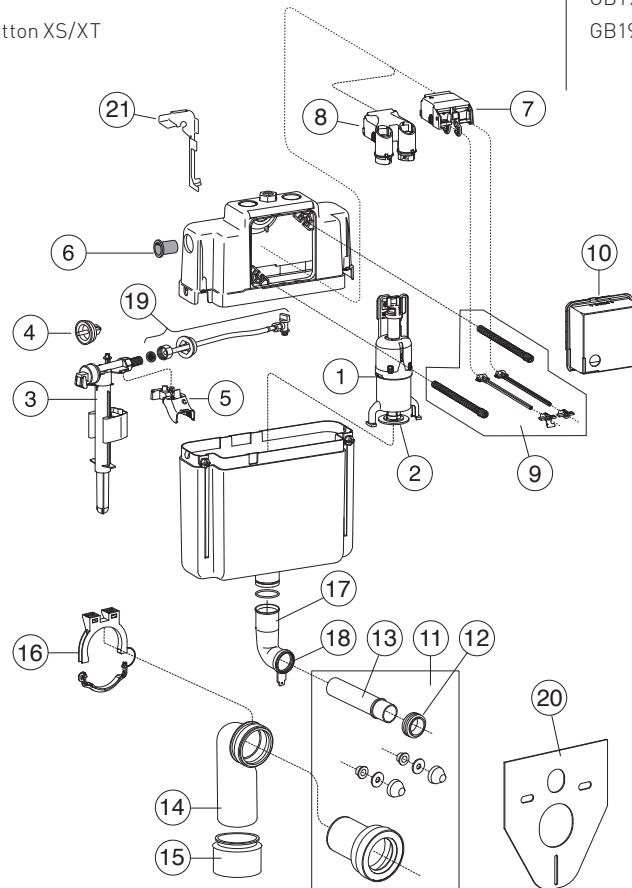

Code	Price EUR VAT 0%	EAN
GB1921100370	24	8711778140981
GB1921100399	26	8711778216112
GB1921100371	12	8711778140882
GB1921100372	36	8711778140905
GB1921100373	11	8711778140974
GB1921100375	12	8711778140998
GB1921100392	13	8711778170995
GB1921100377	15	8711778140912
GB1921100394	47	8711778171015
GB1921100378	14	8711778140943
GB1921100387	16	8711778141018
GB1921100380	41	8711778140936
GB1921100379	15	8711778140950
GB1921100381	25	8711778140875
GB1921100111	9	7391530070476
GB1921100382	24	8711778141049
GB1921100383	19	8711778141056
GB1921100384	13	8711778141001
GB1921100385	20	8711778141032
GB1921100386	14	8711778140899
GB1921100369	70	8711778122901
GB1921100388	11	7391530064970
GB1921100389	47	8711778177369
GB1921100398	15	8711778169043