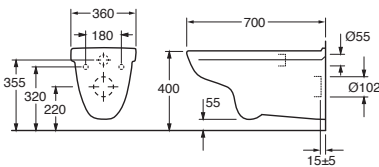

4G01 Care HF, wall hung, with open flush rim, elongated

White w/o seat and cover

4G01R001	267	4051202353919