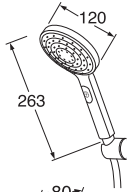

Hand showers

Round hand shower

3-function hand shower with push button

GB41639440

39

7393792231466