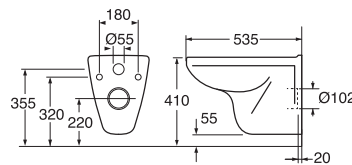

3530 Nordic³, wall hung*

White with standard seat and cover
White w/o seat and cover

GB113530001010	131	7391530066868
GB113530001000	126	7391530066851