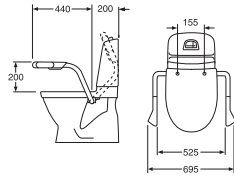

Care products

3055 toilet arm support for Nautic WC

Arm support with dark grey handles and hard white seat&cover
Arm support with dark grey handles and without seat&cover

Code	Price EUR VAT 0%	EAN
GB88305501	546	5708590299570
GB88305500	419	5708590299587