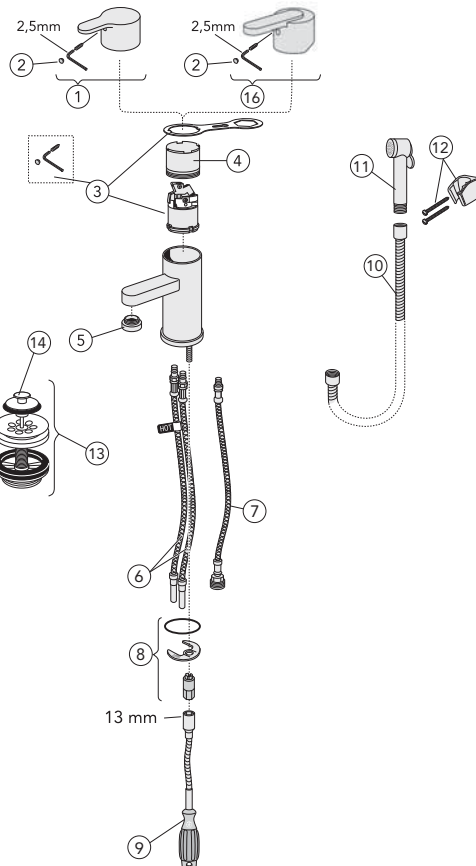

Nordic³, Nordic Plus washbasin mixer, until 2019

Detail number	Product code	Pcs/ package
1	GB41639062 01	1
2	GB41637384 01	1
3	GB41637352 01	1
4	GB41637261 01	1
5	GB41639097 01	1
6	GB41637161 02	2
7	GB41638224 01	1
8	GB41636457 01	1
9	GB43000014 10	1
10	GB41636263 00	1
11	GB41633860 33	1
12	GB41637575	1
13	GB41638453 01	1
14	GB41637445	1
16	GB41639510	1