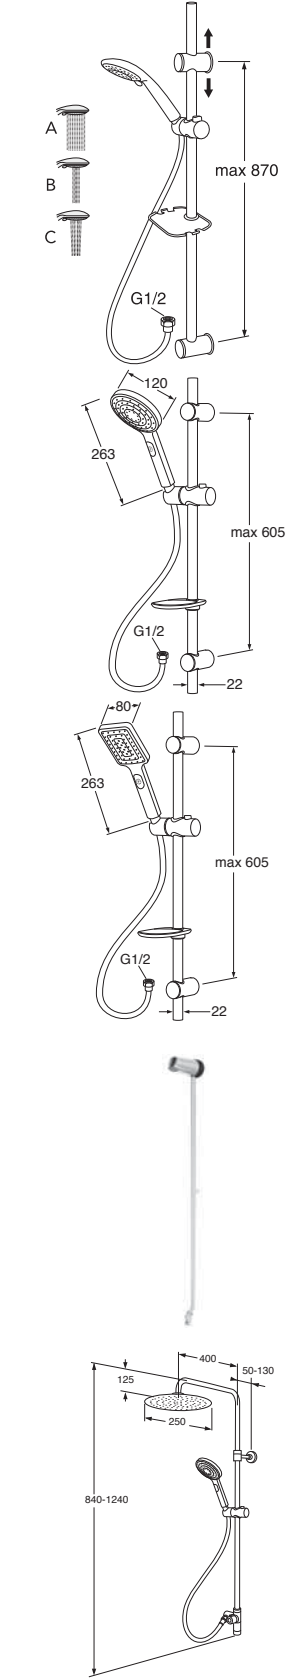

FG0105061	73	7393792213257
-----------	----	---------------

Shower sets

Gustavsberg shower set with stand 870mm,
 soap holder, three sprays and hose 1,75m

Chrome

GB41103250

81

7393792227407

Round shower set with 3 function hand shower,
 soap holder and hose 1,75m