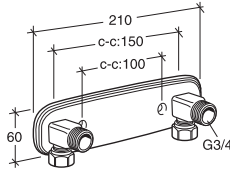

Accessories

Wallbracket

For copper and Soft pex pipes OD12/15

FG0115080

53

7393792203166