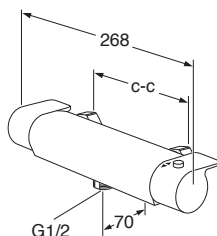

Thermostatic mixers

Thermostatic mixer with outlet down

Chrome

GB41218304

199

7393792230513

Black

GB41218304 53

356

7393792230520

Matt white

GB41218304 41

356

7393792230537