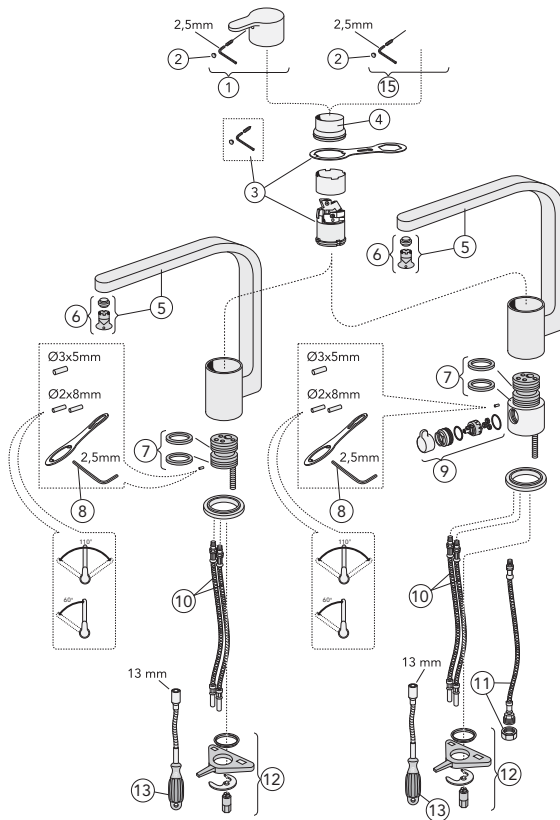

Nordic³, Nordic Plus kitchen mixer, from 2015 – 2020

Detail number	Product code	Pcs/ package
1	GB41639062 01	1
2	GB41637384 01	1
3	GB41637352 01	1
4	GB41638202 01	1
5	GB41639066 01	1
6	GB41638549 01	1
7	GB41633971 02	2
8	GB41633972	1
9	GB41635762 3301	1
10	GB41637161 02	2
11	GB41638220 01	1
12	GB41634157 01	1
13	GB430000014 10	1
15	GB41639510	1