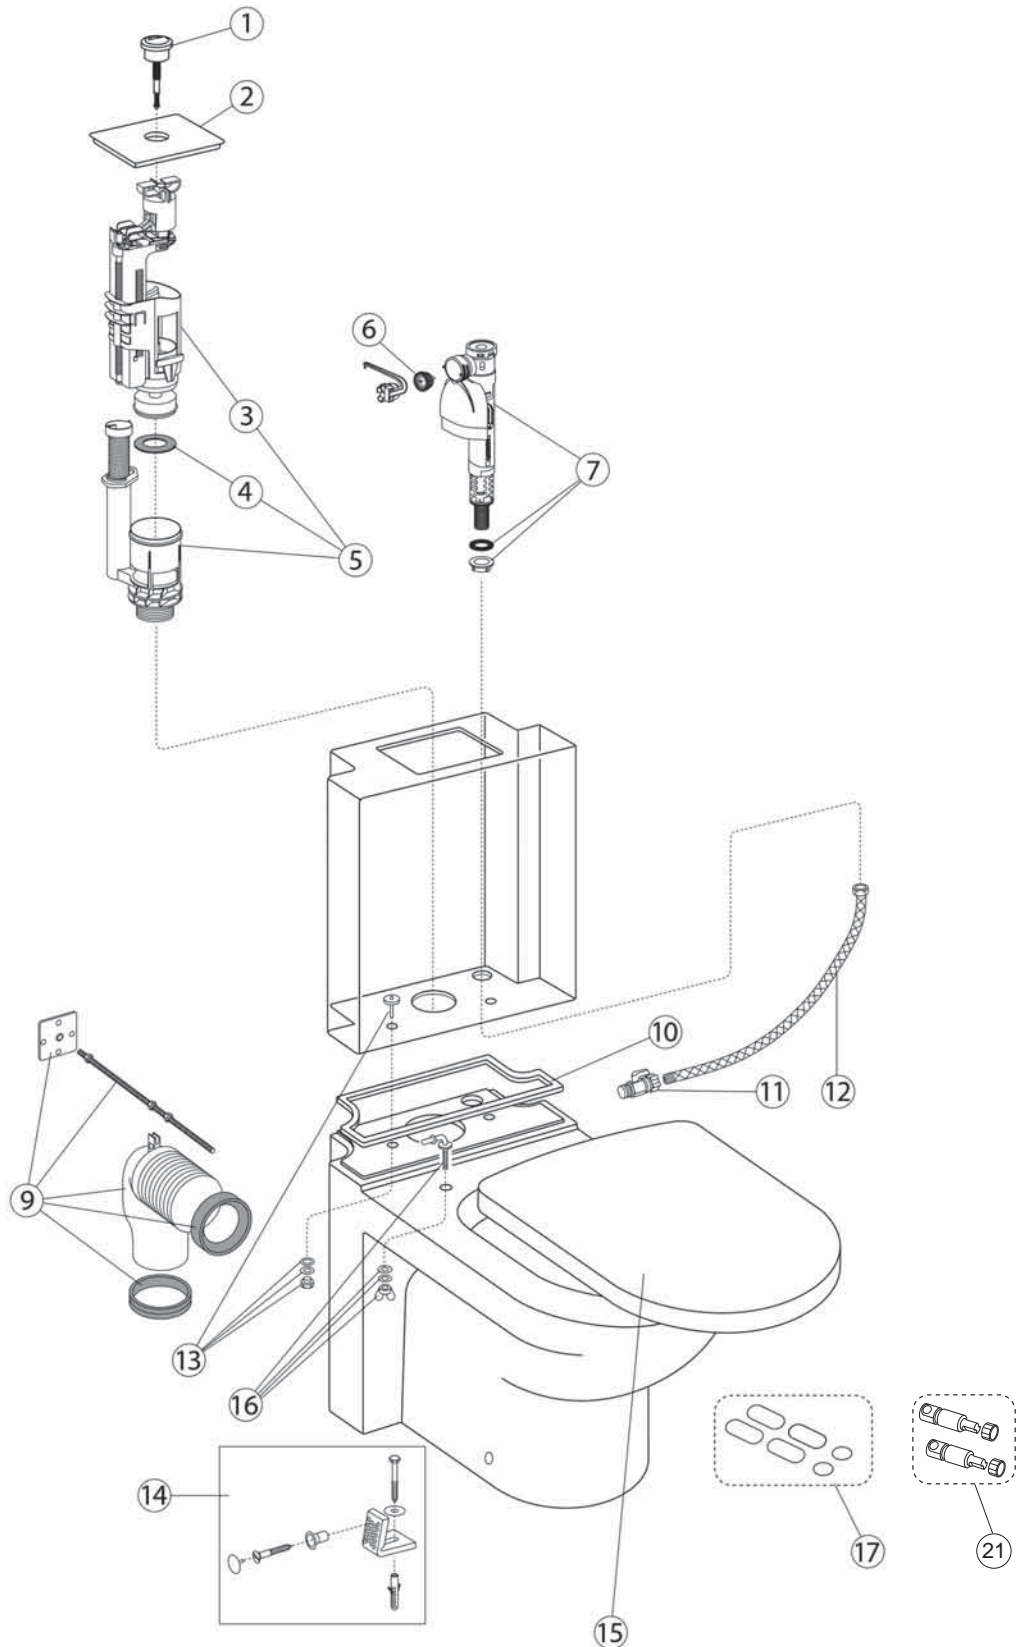

Spare parts for Artic WC, from 2005 – 2018

TECHNICAL DRAWINGS

	Code	Price EUR VAT 0%	EAN	
Spare parts for Artic WC, from 2005 – 2018				
1	Pushbutton Duo chrome, Twico 2	GB19299T2951	18	7391530057330
	Pushbutton Duo chrome for outlet valve GB19299N2953	GB19299N2951	20	4025416311034
	Pushbutton Duo chrome for outlet valve 9GS01600	9GS01561	16	4051202546236
2	Cistern cover	GB1929900500	18	7391530059440
3	Outlet valve with pushbutton Duo	GB19299N2953	35	4025416281726
4	Outlet valve gasket for 9GS01600	9GS01700	6	4051202546250
	Outlet valve gasket	GB19299TK962	12	7391530054360
5	Complete outlet valve (must be ordered with sealing GB1929900504)	9GS01600	42	4051202546243
	Complete outlet valve with pushbutton (must be ordered with sealing GB1929900504)	GB19299S2956	42	7391530071626
6	Membrane for inlet valve GB1929901972	GB19299P0206	33	4025416500261
7	GB-inlet valve	GB1929901972	42	7391530057033
9	Outlet connection	87110000	52	4015211194062
10	Cistern sealing	GB1929900504	11	7391530059471
11	Cisternvalve without filter	GB1929900503	21	7391530059464
12	Flexible hose	FG063931801	27	7393792105057
13	Cistern bolts	GB1929900505	23	7391530059488
14	Floorfastening set	GB1929900381	22	7391530056227
15	Hard seat and cover with stainless steel hinges, white	98895101	62	4051202304522
	Hard seat and cover with stainless steel hinges, black	98895136	99	4051202304539
	Seat and cover soft-close, white	9M16S101	118	4047289718109
	Seat and cover soft-close, black	9M16S136	181	4047289718116
16	Stainless steel hinges for seat and covers 98895101 and 98895136 (2014-)	92223561	29	4047289862994
	Fixation details for soft-close seat and covers 9M16S101 and 9M16S136 (2013-)	92241761	31	4051202163341
17	Buffer set for seat and cover	92242201	14	4051202163167
21	Dumper set for soft-close seat and cover (2013-)	92242400	48	4051202163105