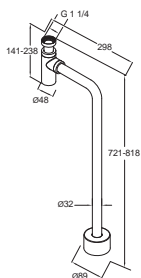

GB1921102034

185

4051202796556

Nautic

	Code	Price EUR VAT 0%	EAN			
	5540 Nautic, 400x275 mm bolt mounting, bolts included White with tap hole on the right White C+ with tap hole on the right White with tap hole on the left White C+ with tap hole on the left	55409R01 67 55409RR1 117 55409L01 67 55409LR1 117	4047289973362 4047289973379 4047289973324 4047289973331			
		5550 Nautic, 500x380 mm bolt or bracket mounting (195 mm or 260 mm) White White C+ White without tap hole White C+ without tap hole	55509901 72 555099R1 125 55509701 72 555097R1 125	4047289917496 4047289917502 4047289917458 4047289917465		
			5556 Nautic, 560x430 mm bolt or bracket mounting (260 mm) White White C+ White without tap hole White C+ without tap hole White without overflow White C+ without overflow	55569901 72 555699R1 125 55569701 72 555697R1 125 55569801 72 555698R1 125	4047289917410 4047289917427 4047289917380 4047289917373 4047289917397 4047289917403	
				5560 Nautic, 600x460 mm bolt or bracket mounting (260 mm) White White C+ White without tap hole White C+ without tap hole White without overflow White C+ without overflow	55609901 79 556099R1 136 55609701 79 556097R1 136 55609801 79 556098R1 136	4047289917571 4047289917588 4047289917533 4047289917540 4047289917557 4047289917564
					5565 Nautic, 650x500 mm bolt or bracket mounting (260 mm) White	55659901 118

GB1573279801

175

7391530053479

2560, 560*415 mm bolt or bracket mounting (240 mm)

White

GB1125600101

75

7391530057101

120

7393792234146

Brushed brass

GB41109938 24

120

7393792234153

Water trap for floor connection

Chromed