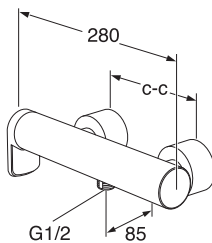

Shower mixer

Chrome

GB41218004

257

7393792230452