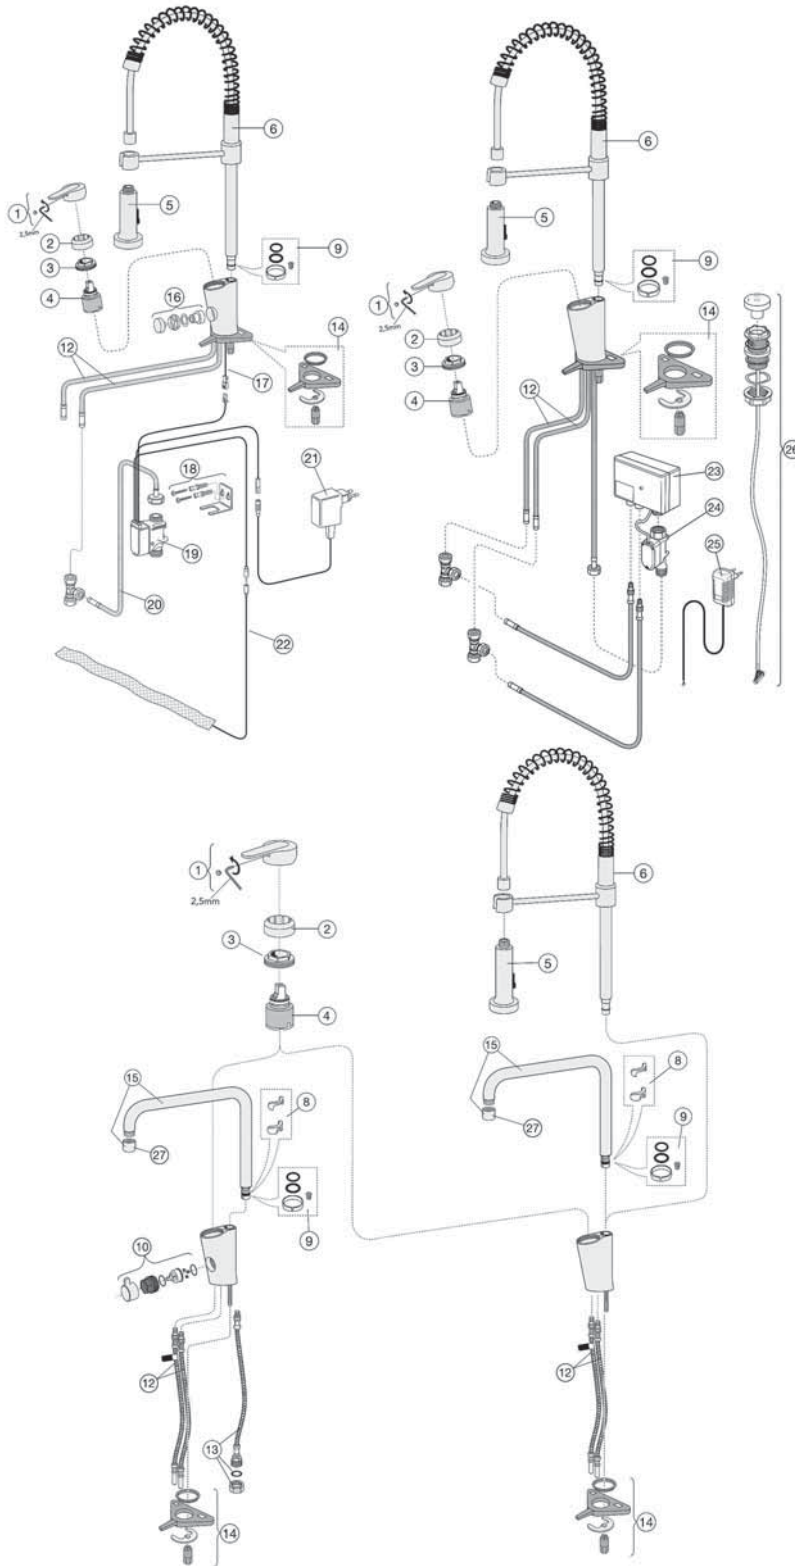

Nordic Plus kitchen mixer. from 2020

Detail number	Product code	Pcs/ package
1	GB41639625 01	1
2	GB41639523 01	1
3	GB41639522 01	1
4	GB41637393	1
5	GB41638754 01	1
6	GB41638753 01	1
8	GB41638450	1
9	GB41637010 01	1
10	GB41639547 01	1
12	GB41638721 02	2
13	GB41638701 01	1
14	GB41639573 01	1
15	GB41639540 01	1
16	GB41639707 01	1
17	GB41639678 01	1
18	GB41639681 01	1
19	GB41639680 01	1
21	GB41639683 01	1
23	GB41639686 01	1
24	GB41639690 01	1
25	GB41639688 01	1
26	GB41639685 01	1
27	GB41630129 01	1