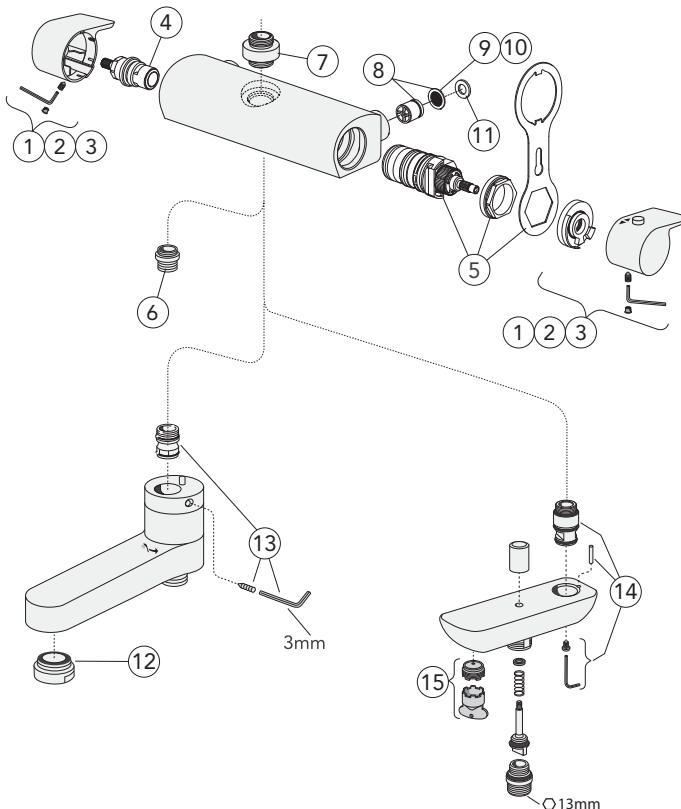

Estetic thermostatic shower mixer, from 2016 –

Detail number	Product code	Pcs/ package
1	GB41639390 01	1
2	GB41639390 53	1
3	GB41639390 41	1
4	GB41638529 01	1
5	GB41638334 01	1
6	GB41634757 01	1
7	GB41638339 01	1
8	GB41632698 02	2
9	GB41635633 02	2
10	GB41635633 10	10
11	GB41635641	1
12	GB41637387 01	1
13	GB41636359 01	1
14	GB41639298 01	1
15	GB41639282 01	1