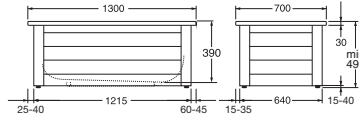

1571 Bath 1570x700mm

without adjustable feet, with bottom valve

White

1016 Frame with adjustable feet, 25 mm *

GB2115710100	514	4038565013728
GB2110160100	267	7391530061870

Baths with panel support

1300 Bath 1300x700mm
Without overflow hole and w/o feet, with bottom valve