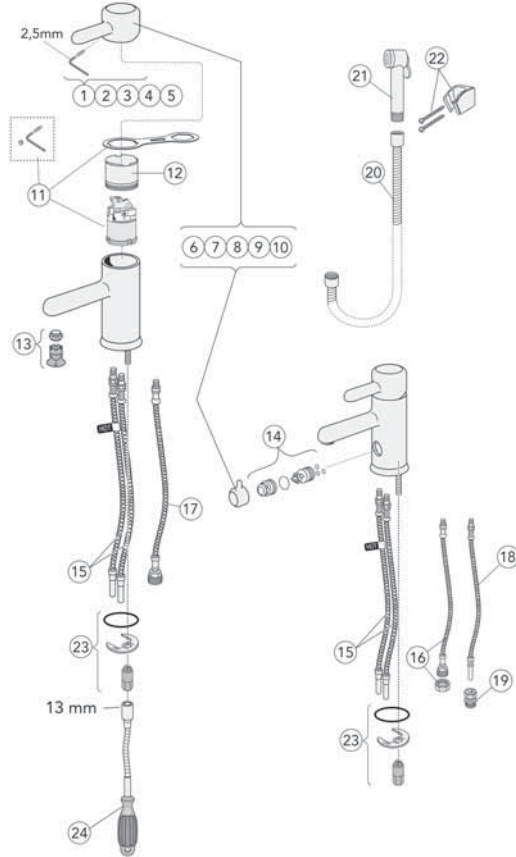

Logic washbasin mixer, from 2012 -

Detail number	Product code	Pcs/ package
1	GB41638514 01	1
2	GB41638515 36	1
3	GB41638515 38	1
4	GB41638515 23	1
5	GB41638515 25	1
6	GB41638520 01	1
7	GB41638520 36	1
8	GB41638520 38	1
9	GB41638520 23	1
10	GB41638520 25	1
12	GB41637261 01	1
13	GB41638549 01	1
14	GB41635762 3301	1
15	GB41637161 02	2
16	GB41638220 01	1
17	GB41638224 01	2
18	GB41638199 01	1
11	FG032033520	1
12	GB41636263 00	1
13	GB41633860 33	1
14	GB41637575	1
15	GB41636457 01	1
16	GB41000014 10	1