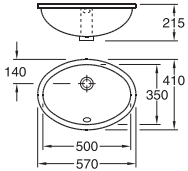

Other washbasins

6147-98, 570x410 mm
Undercounter washbasin with glazed exterior

White

GB1561479801

84

7391530064710