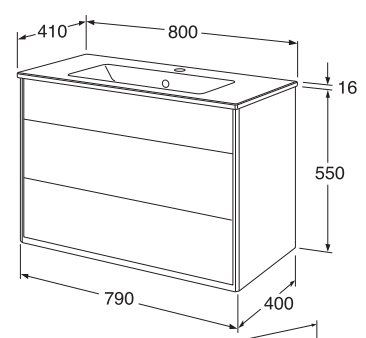

Washbasin cabinet 800mm with two drawers, with the fold-out concealed storage and tabletop washbasin
Cabinet and draws from same color. Flexible watertrap and pop-up bottom valve included.

- Green
- Warm Grey
- White

Handles info on pages 29 -30

Accessory: drawer insert 800mm

Accessory: drawer light 800mm, 3400K, IP44

Code	Price EUR VAT 0%	EAN
GB71GCVU80GNWB	1212	7391530071183
GB71GCVU80GRWB	1158	7391530068718
GB71GCVU80DHWB	1024	7391530068671
GB71GCDR80	146	7391530068398
GB7199DL80	131	7391530072180