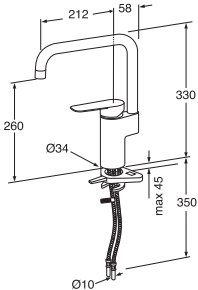

Kitchen mixers

Sink mixer with high swivel spout 110°

Chrome
Chrome, eco-flow and cold-start, lead-free

GB41205058	173	7393792232302
GB41205058 0	208	7393792232319