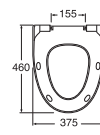

SEAT STANDARD
9M106101