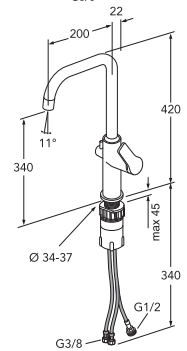

Kitchen mixer with high swivel spout 110° and with shut-off for dishwasher/washing machine

- Chrome
- Matte black
- Brushed brass

GB41209996	227	7393792233828
GB41209996 53	341	7393792233842
GB41209996 24	341	7393792233835