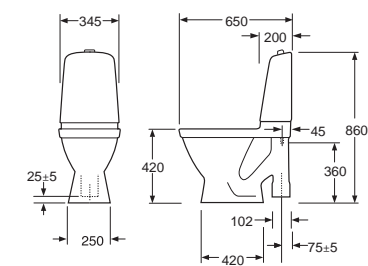

1591 Nautic Hygienic Flush, S-trap and large foot, renovation model, with open flush rim

- White with standard seat and cover 4l
- White with standard seat and cover 2/4l

GB111591401215	408	7391530069029
GB111591201215	422	7391530068961