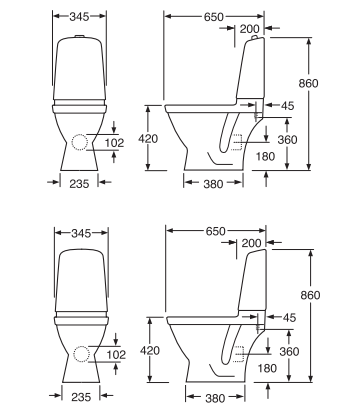

- White C+ with SC/QR seat and cover 2/4l
- White C+ with SC/QR seat and cover 2/4l, for gluing to the floor

Code	Price EUR VAT 0%	EAN
GB111500401215	403	7391530069166
GB111500201215	417	7391530069074
GB111500201331	469	7391530067292
GB111500201205	411	7391530069067
GB1115002R1334	530	7391530067018
GB1115002R1331G	530	4051202357108