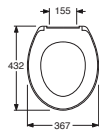

SEAT STANDARD
9M646101