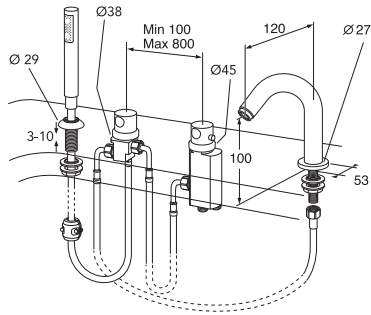

Bath fillers

Bath filler thermostatic mixer with spout

Chrome

Spout (should be ordered separately)

Code	Price EUR VAT 0%	EAN
GB41217143	559	7393792217316
GB41638390	68	7393792226639

Outdoor faucets

Outdoor faucet with non-return valve and key

Selfdraining for wall thickness max 400mm

Selfdraining for wall thickness max 1000mm

FG0105060	59	7393792213141
FG0105070	78	7393792213165

Outdoor faucet with non-return valve and wheel

Selfdraining for wall thickness max 400mm

FG0105061	73	7393792213257