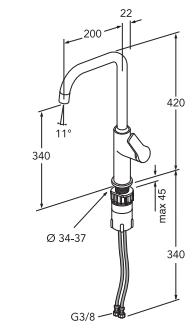

Kitchen mixers

Kitchen mixer with high swivel spout 110°

- Chrome
- Matte black
- Brushed brass

GB41209956	189	7393792233798
GB41209956 53	284	7393792233811
GB41209956 24	284	7393792233804