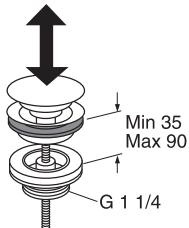

Push down valve

Chrome

GB41636575 01

29

7393792214308

Matte black

GB41636575 53

44

7393792234214

Brushed brass

GB41636575 24

73

7393792234207