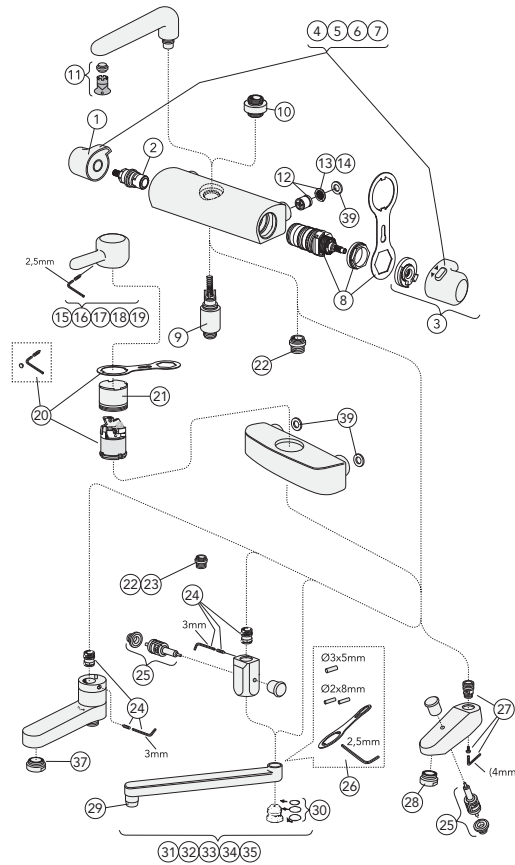

Logic thermostatic and shower mixers, from 2012 –

Detail number	Product code	Pcs/ package
1	GB41638530 01	1
2	GB41638529 01	1
3	GB41638525 01	1
4	GB41638528 36	1
5	GB41638528 38	1
6	GB41638528 23	1
7	GB41638528 25	1
8	GB41638334 01	1
9	GB41638545 01	1
10	GB41638339 01	1
11	GB41638542 01	1
12	GB41632698 02	2
13	GB41635633 02	2
14	GB41635633 10	10
15	GB41638514 01	1
16	GB41638515 36	1
17	GB41638515 38	1
18	GB41638515 23	1
19	GB41638515 25	1
20	GB41637352 01	1
21	GB41637261 01	1
22	GB41634757 01	1
23	GB41634756 01	1
24	GB41636359 01	1
25	GB41636577 01	1
26	GB41633972	1
27	GB41637347	1
28	GB41634555 01	1
29	GB41630131 01	1
30	GB41633952 01	1
31	GB41633631	1
32	GB41633632	1
33	GB41633633	1
34	GB41633614	1
35	GB41633616	1
37	GB41637387 01	1
39	GB41635641	1