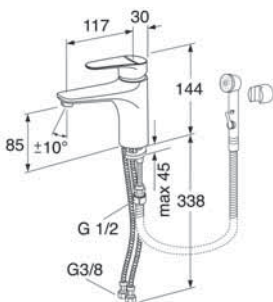

GB41213851

81

7393792232838

Washbasin mixer with self-closing hand spray and wall attachment, hose 1,75m

Chrome

GB41213861

134

7393792232852