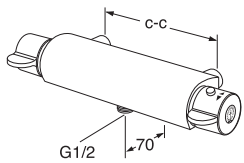

Thermostatic mixers

Thermostatic shower mixer with outlet down

Chrome

GB41215604

179

7393792229432