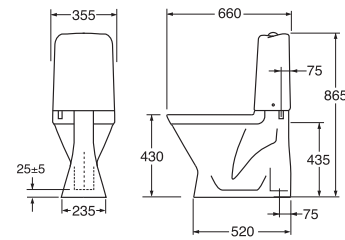

Nordic³

3500 Nordic³, S-trap

White with standard seat and cover 3/6l
White w/o seat and cover 3/6l

GB113500301213	315	7391530066820
GB113500301203	310	7391530066813