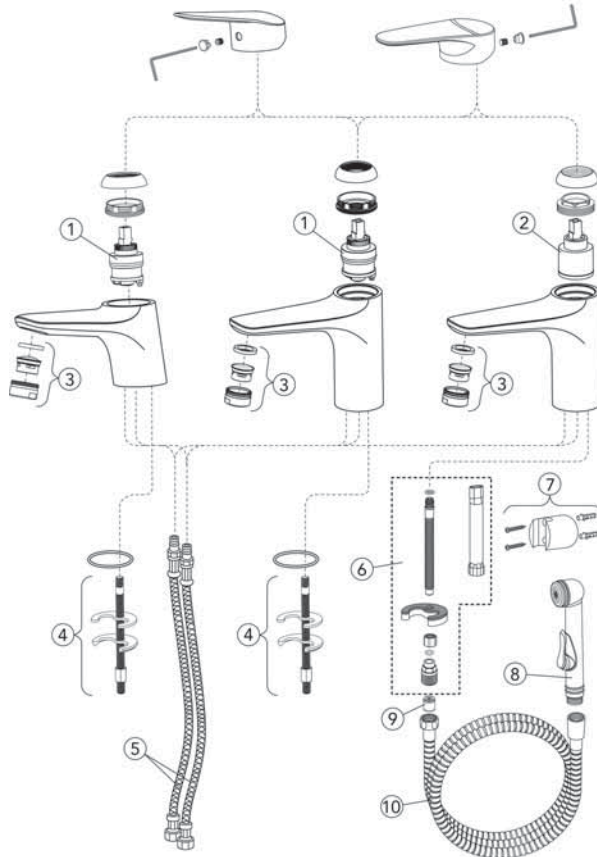

Metic, Dynamic washbasin mixers, from 2020

Detail number	Product code	Pcs/ package
1	GB41639629 01	1
2	GB41637393	1
3	GB41630131 01	1
4	GB41639627 01	1
5	GB41636629 01	1
6	GB41639628 01	1
7	GB41637575	1
8	GB41633860 33	1
10	GB41636263 00	1