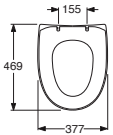

SEAT STANDARD
9M246101