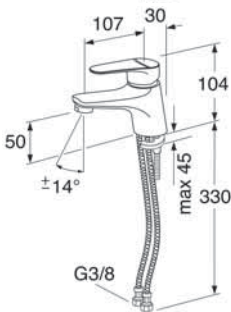

Washbasin mixer low

Chrome

GB41213851

81

7393792232838