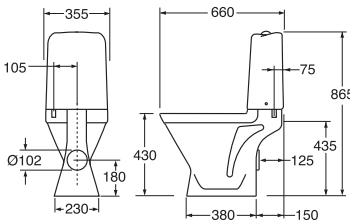

3510 Nordic³, P-trap

White with standard seat and cover 3/6l
White w/o seat and cover 3/6l

GB113510301213	315	7391530066844
GB113510301203	310	7391530066837