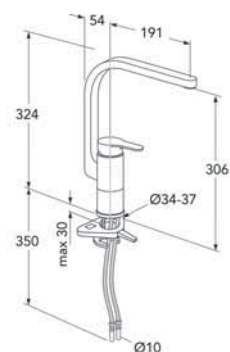

Kitchen mixers

Sink mixer with high swivel spout 110°

Chrome

GB41203456

176