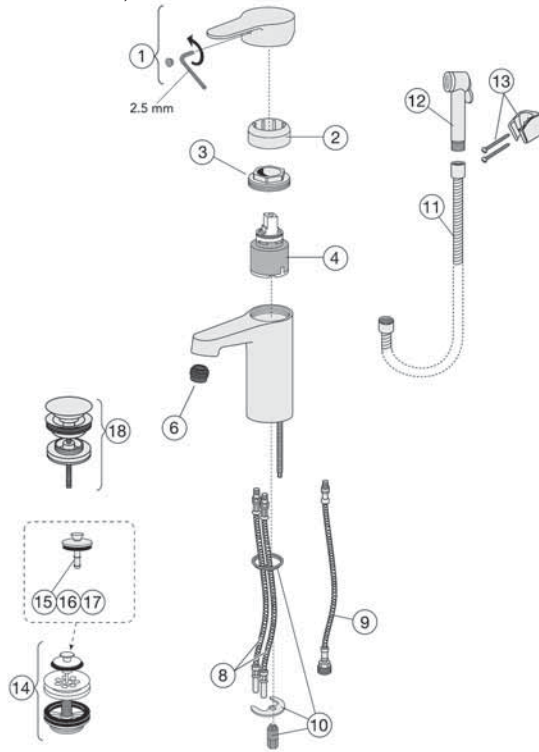

Nordic³ washbasin mixer, from 2020

Detail number	Product code	Pcs/ package
1	GB41639619 01	1
2	GB41639523 01	1
3	GB41639522 01	1
4	GB41637393	1
6	GB41639668 01	1
8	GB41638721 02	2
9	GB41638720 01	1
10	GB41639574 01	1
11	GB41636263 00	1
12	GB41633860 33	1
13	GB41637575	1
14	GB41637445	1
15	GB41632633 01	1
17	GB41638453 01	1
18	GB41636575 01	1