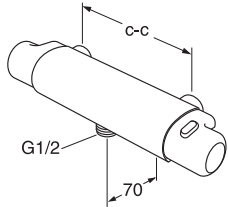

Logic

Thermostatic mixers

Thermostatic shower mixer with outlet down

Chrome

GB41214904

Price EUR
VAT 0%
200

EAN
7393792227070