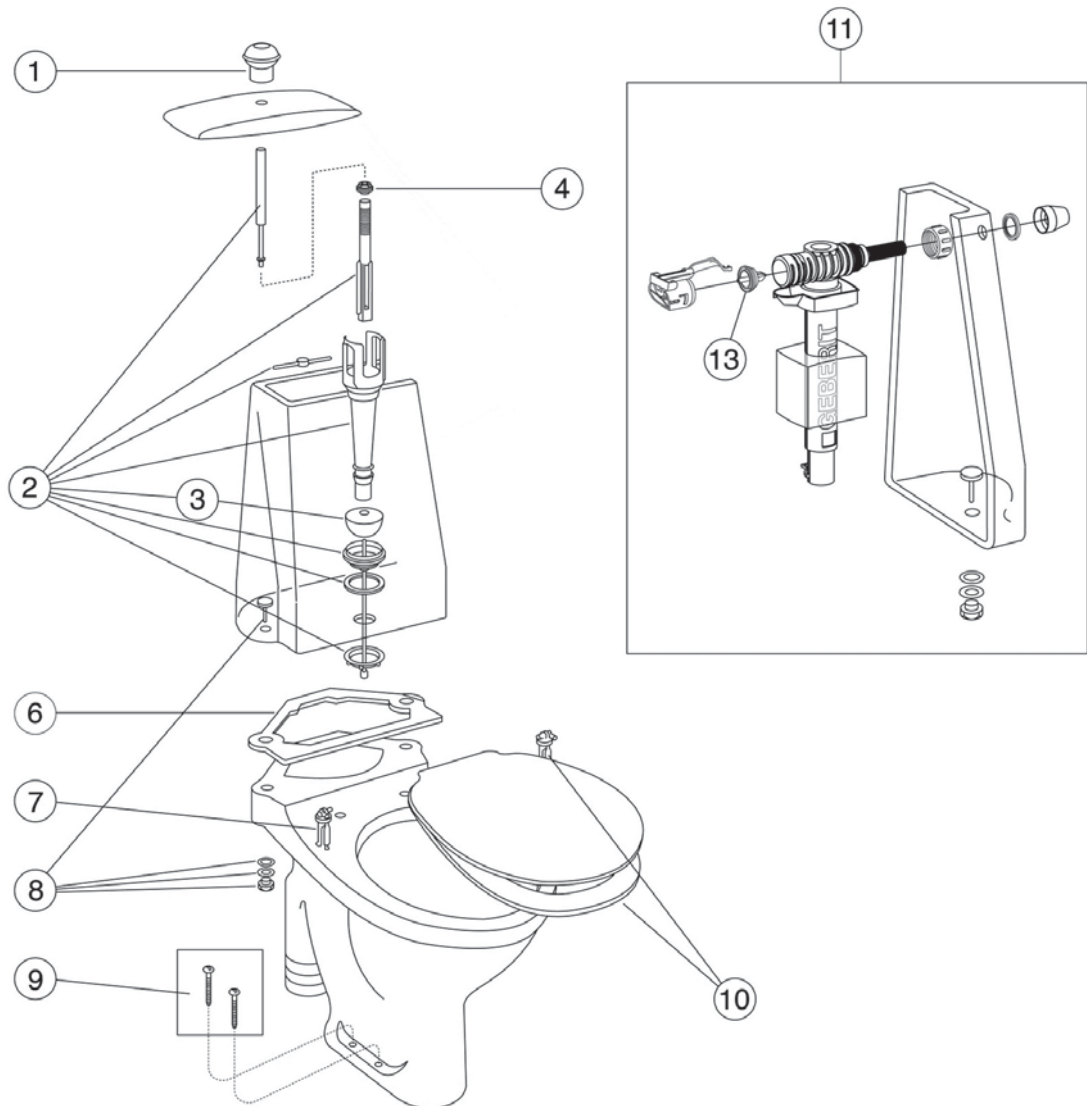

Spare parts for children WC 305, 1950 -

- 1 NP-11 Lifting knob
- 2 NP-20 Outlet valve
- 3 Valveball
- 4 NP-10 Lock nut
- 6 Cistern gasket
- 7 Hinges for seat and cover
- 8 Cistern bolts (2 pcs)
- 9 Wood screw bag
- 10 Standard seat and cover
  Standard seat w/o cover
- 11 GB-inlet valve with side connection, retail package
- 12 Membrane

	Code	Price EUR VAT 0%	EAN
	GB1929900237	26	7391530030531
	GB1929900238	35	7391530030517
	GB1929900260	11	7391530029993
	GB1929900236	8	7391530032269
	GB1929900316	23	7391530031217
	GB1929901453	8	7391530030081
	GB1929900217	22	7391530031248
	GB1929900365	18	4022693590664
	GB1919900910	83	7391530030043
	GB1919901286	18	7391530030036
	GB1929901974	53	7391530059396
	GB19299P0206	33	4025416500261