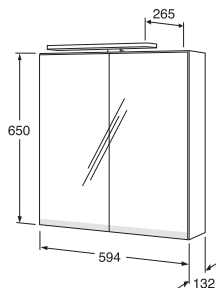

4888 60 mirror cabinet with two doors, LED lighting 3000K above and below the cabinet
Mirrors on the inside of the doors as well. Integrated electrical socket inside the cabinet. Two moveable glass shelves. Frosted bottom edge to prevent fingerprints on the mirror. Magnifying mirror included. IP44

Black Oak
White

GB71488860B0	1073	7391530066509
GB71488860DH	975	7391530067919