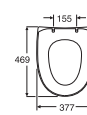

1. GB-INLET VALVE
9GS01300

NAUSIC 55XX
2010 - 2017

STANDARD COVER
9M246101

ACTUATOR DUAL, WHITE
GB19299P0108
ACTUATOR DUAL, CHROME
GB19299P0110

ACTUATOR SINGLE, WHITE
GB19299P0109
ACTUATOR SINGLE, CHROME
GB19299P0111