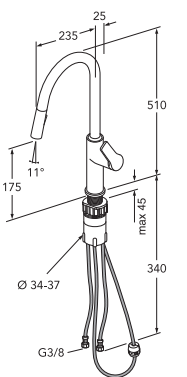

- Chrome
- Matte black
- Brushed brass

GB41209996	227	7393792233828
GB41209996 53	341	7393792233842
GB41209996 24	341	7393792233835

Kitchen mixer with high swivel pull-out spout 110°

- Chrome
- Matte black
- Brushed brass