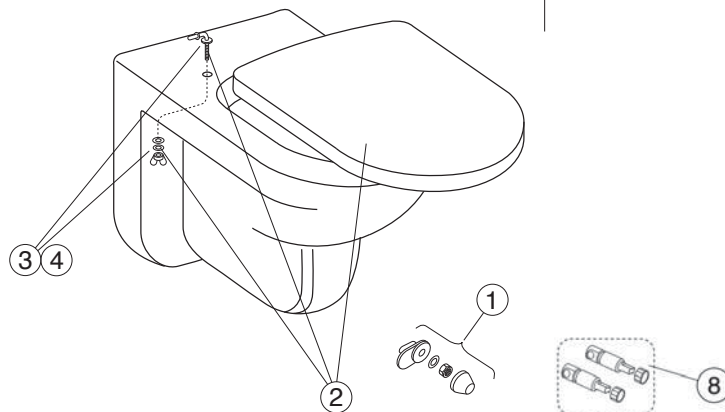

Spare parts for Artic WC 4330, from 2005 –

- 1 Wallfixing set, white for WC 4330
- 2 Hard seat and cover with stainless steel hinges, white
  Hard seat and cover with stainless steel hinges, black
  Seat and cover soft-close, white
  Seat and coversoft-close, black
- 3 Stainless steel hinges, 2014-
- 4 Fixation details for soft-close seat and cover
- 8 Dumper set for soft-close seat and cover (2013-)

Code	Price EUR VAT 0%	EAN
92207401	15	4047289348085
98895101	62	4051202304522
98895136	99	4051202304539
9M16S101	118	4047289718109
9M16S136	181	4047289718116
92223561	29	4047289862994
92241761	31	4051202163341
92242400	48	4051202163105