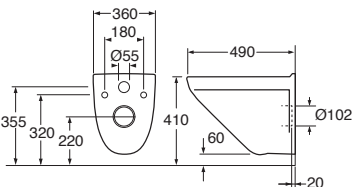

3635 Nordic³ Hygienic Flush, wall hung, with open flush rim, compact model

White with standard seat and cover
White with SC/QR seat and cover
White w/o seat and cover

GB113635001010	169	4062373759080
GB113635001030	191	4062373759103
GB113635001000	163	4062373759073