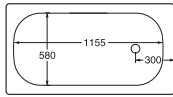

1571 Bath 1570x700mm

without adjustable feet, with bottom valve

White

1016 Frame with adjustable feet, 25 mm *

GB2115710100	514	4038565013728
GB2110160100	267	7391530061870

Baths with panel support

1300 Bath 1300x700mm
Without overflow hole and w/o feet, with bottom valve