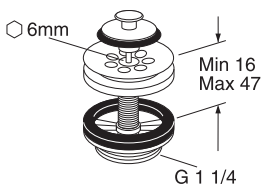

Bottom plug for washbasins without overflow

GB41637445

19

7393792221719

Bottom plug for washbasins without overflow

GB41636574 01

32

7393792231596