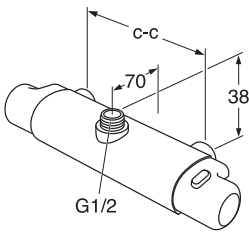

Thermostatic shower mixer with outlet up

Chrome

GB41214924

226

EAN
7393792227094