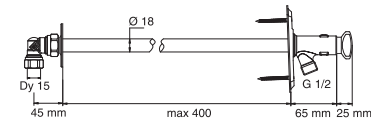

Outdoor faucet with non-return valve and wheel

Selfdraining for wall thickness max 400mm

FG0105061	73	7393792213257