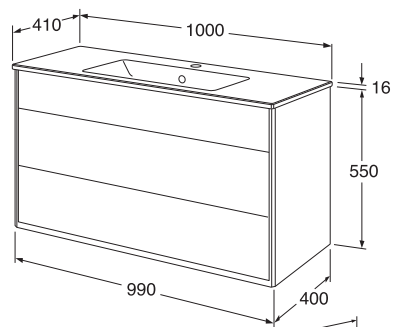

Washbasin cabinet 1000mm with two drawers, with the fold-out concealed storage and tabletop washbasin
Cabinet and draws from same color. Flexible watertrap and pop-up bottom valve included.

- Green
- Warm Grey
- White

Handles info on pages 29 -30

Accessory: drawer insert 1000mm

Accessory: drawer light 1000mm, 3400K, IP44

GB71GCVU10GNWB	1332	7391530071206
GB71GCVU10GRWB	1272	7391530068725
GB71GCVU10DHWB	1128	7391530068688
GB71GCDR10	146	7391530068404
GB7199DL10	140	7391530072197

Wall cabinet 600mm, depth 160 mm

Cabinet and doors from same color.
Two moveable glass shelves. Can be combined with top panel with integrated lighting, IP44.

- Green
- Warm Grey
- White

Handles info on pages 29 -30

Top panels 600mm, for cabinet with depth 160mm

- Green
- Warm Grey
- White

GB71GCSC6016GN	472	7391530071282
GB71GCSC6016GR	451	7391530068251
GB71GCSC6016DH	399	7391530068244
GB71GCTP6016GN	447	7391530071305
GB71GCTP6016GR	426	7391530068770
GB71GCTP6016DH	377	7391530068305