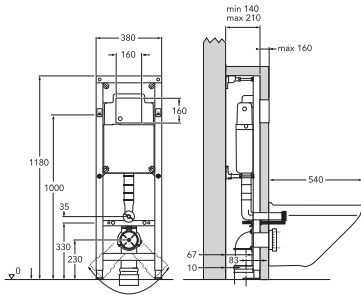

Triomont All-In-One with Nordic³ HF WWC

Toilet fixture with wall-mounting set. Installation on straight wall or corner. Includes dual flush pneumatic push-button GB1921102035 and Nordic3 HF wall hung WC with soft-close seat&cover

Front-operated WC fixture with 4,5/3l flush with Nordic3 HF wall hung WC

Triomont XS additional wall fixation kit

Triomont XS wall fixation kit for corner

Safebag

Code

Price EUR
VAT 0%

EAN

GB1921102203

555

8711778226340

GB1921102027

47

8711778140820

GB1921102029

34

8711778140837

GB1921102034

185

4051202796556