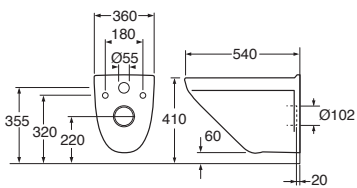

3630 Nordic³ Hygienic Flush, wall hung, with open flush rim

White with standard seat and cover
White with SC/QR seat and cover
White w/o seat and cover

GB113630001010	151	4062373756713
GB113630001030	170	4062373759097
GB113630001000	145	4062373759066