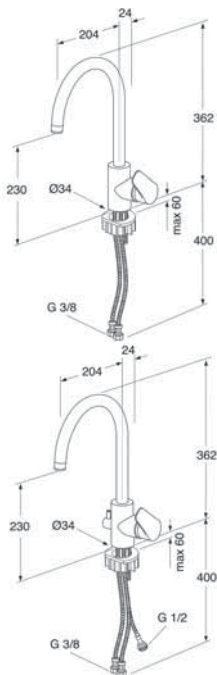

GB41203896

149

7393792232821

Dynamic

Washbasin mixers

Kitchen mixers

	Code	Price EUR VAT 0%	EAN
<p>Washbasin mixer</p> <p>Chrome</p>	GB41214352	90	7393792232890
<p>Washbasin mixer low</p> <p>Chrome</p>	GB41214351	81	7393792232883
<p>Washbasin mixer with self-closing hand spray and wall attachment, hose 1,75m</p> <p>Chrome</p>	GB41214361	134	7393792232906
<p>Sink mixer with high swivel spout 110°</p> <p>Chrome</p>	GB41204356	123	7393792232869
<p>Sink mixer with high swivel spout 110° and with shut-off for dishwasher/washing machine</p> <p>Chrome</p>	GB41204396	149	7393792232876