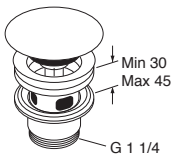

Ceramic push down valve

White

GB41636575 25

60

7393792230797

Black

GB41636575 23

73

7393792230810