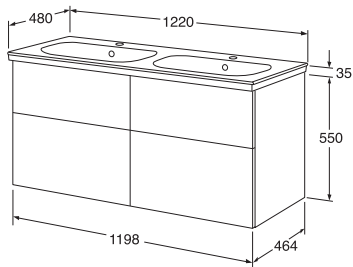

4812 washbasin cabinet 1200mm with four drawers and tabletop double washbasin
Cabinet and draws from same color. Flexible watertrap and pop-up bottom valve included.

Black Oak
White, framed front panels*
White

Handles info on pages 29 -30

Accessory: drawer insert 600mm
Accessory: drawer light 600mm, 3400K, IP44

* Delisted from 31.12.2021

Code

Price EUR
VAT 0%

EAN

GB714812BLWB	1723	7391530068558
GB714812WFWB	1567	7391530068503
GB714812DHWB	1567	7391530068602

GB7148DR60	86	7391530068817
GB7199DL60	121	7391530072173