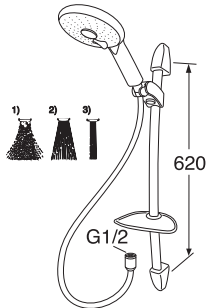

Spare parts

Gustavsberg shower set 1103250

- Hand shower with three sprays, chrome
- Hose 1,75 m, chrome
- Shower slider, chrome
- Wall brackets (2 pcs), chrome
- Soap holder, transparent

Code	Price EUR VAT 0%	EAN
GB41638725 01	25	7393792227742
GB41636266 00	36	7393792208666
GB41638726 01	32	7393792227759
GB41638727 02	27	7393792227766
GB41638728 01	18	7393792227773