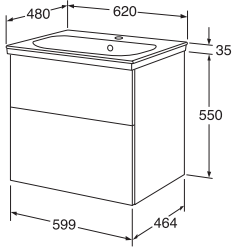

Artic

4860 washbasin cabinet 600mm with two drawers and tabletop washbasin
Cabinet and draws from same color. Flexible watertrap and pop-up bottom valve included.

Black Oak
White, framed front panels*
White

Handles info on pages 29 -30

Accessory: drawer insert 600mm
Accessory: drawer light 600mm, 3400K, IP44

* Delisted from 31.12.2021