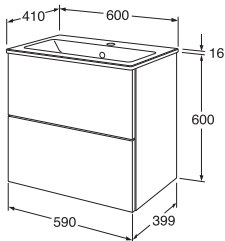

Washbasin cabinet 600mm with two soft-close drawers and tabletop washbasin
Cabinet and draws from same color.
Flexible water trap and pop-up bottom valve included.
Can be combined with socket.

White
Handles info on pages 29 -30

GB71GBVU60AGWB	611	73915300748252