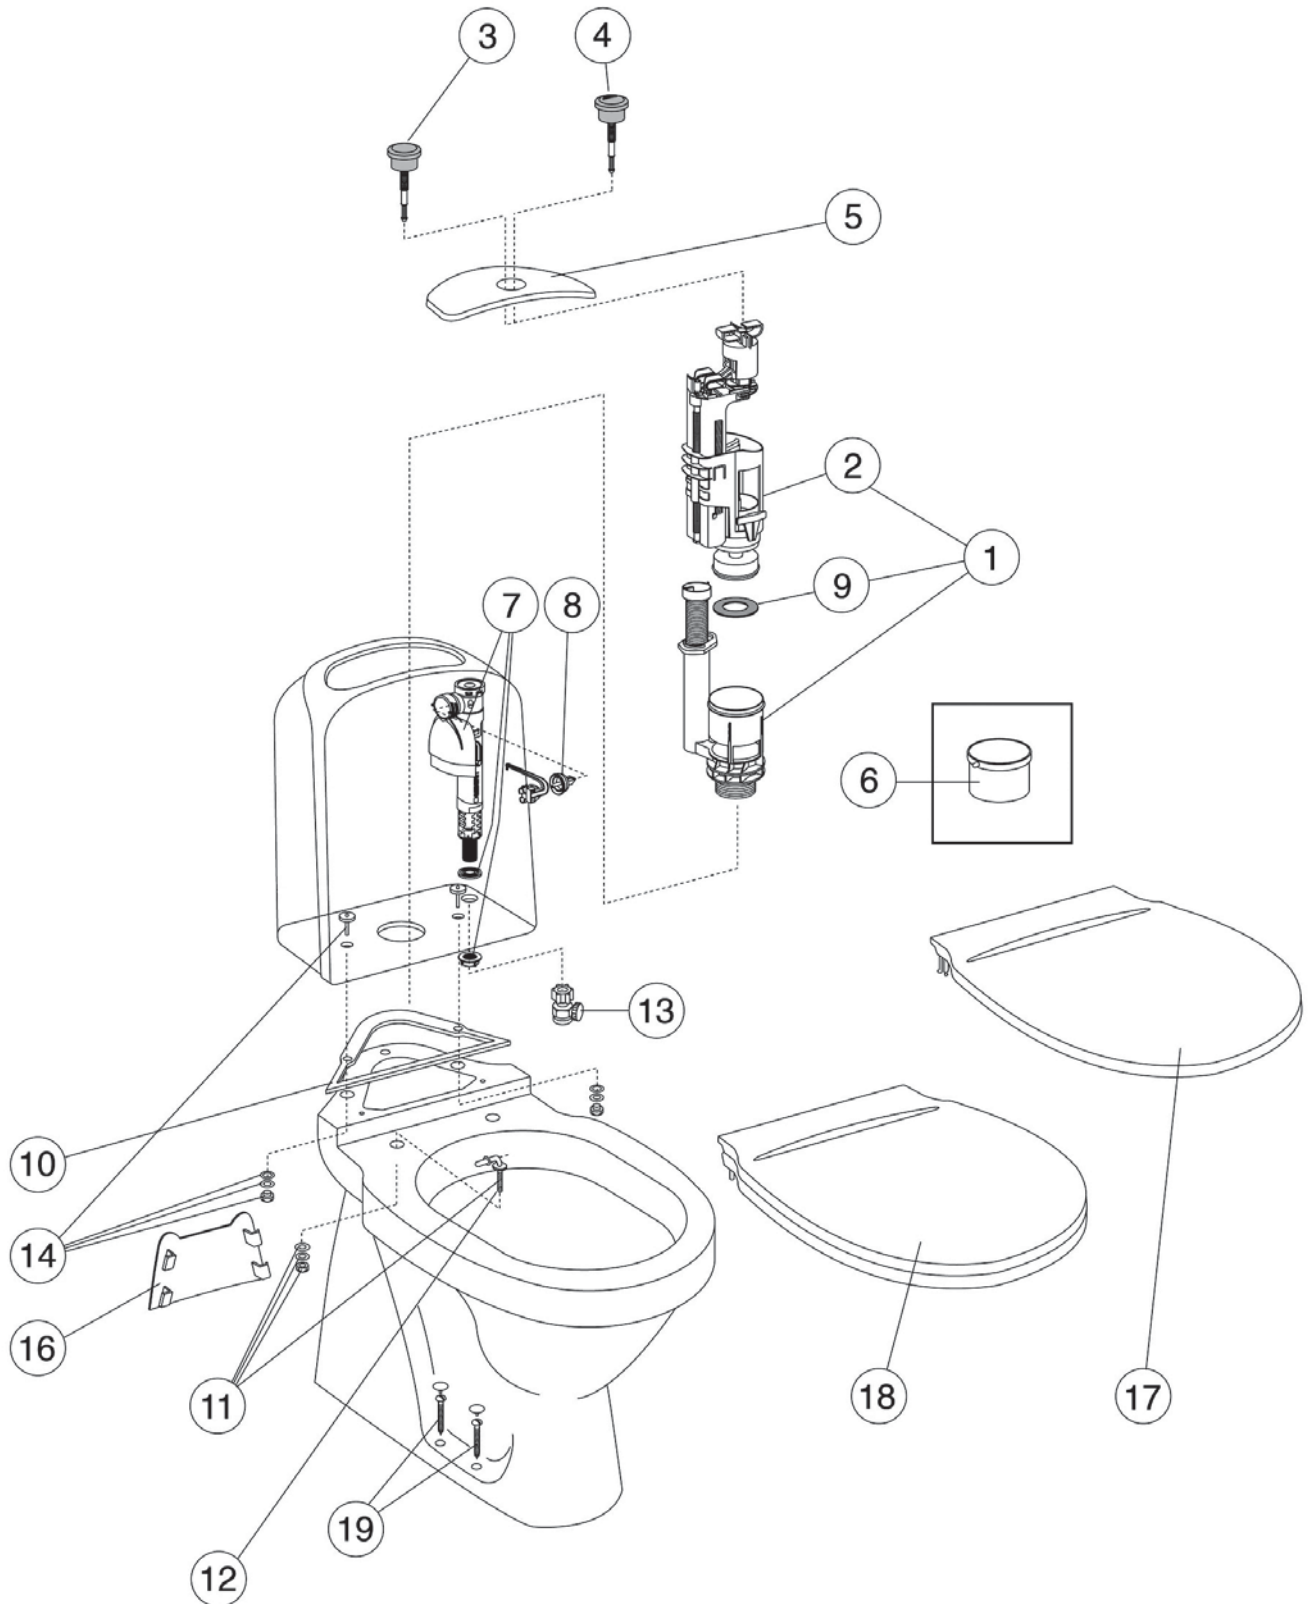

Code	Price EUR VAT 0%	EAN	
Spare parts for Nautic HF WC, from 2017				
1	Cistern, complete	GB19299N0100	146	7391530070353
2	Cistern Nautic	GB185580001200	103	7391530061900
3	Outlet valve	9GN00100	50	4051202546090
4	Fill valve, side inlet	9GN00200	37	4051202546106
5	Inlet tube flex. hose w.connector	9GN01000	61	4051202546151
6	Membrane	9GN00300	28	4051202546175
7	Actuator dual, high version, chrome	9GN00561	44	4051202546229
8	Actuator single, high version, chrome	9GN00661	41	4051202546137
9	Actuator dual, flat version	9GN01161	44	4051202546182
10	Wood screw bag	GB1929900365	18	4022693590664
11	Valve house gasket	9GN00400	24	4051202546168
12	Fixation set	92242500	9	4051202166557
13	Cistern fixation set	92226100	8	7391530063744
14	Stainless steel hinges (2013-)	92241361	17	4051202163181
15	Fixation details for soft-close seat and cover (2013-)	92241461	31	4051202163198
16	Cisternvalve without filter	GB1929900503	21	7391530059464
17	Foot cover	GB1929903410	11	7391530055374
18	Seat and cover standard	9M246101	24	4047289920007
19	Seat and cover hard plastic, stainless steel hinges	9M256101	49	4047289984108
20	Seat and cover hard plastic, soft-close, quick-release, white	9M26S101	81	4047289984191
	Seat and cover hard plastic, soft-close, quick-release, black	9M26S136	99	4047289984207
21	Dumper set for soft-close seat and cover (2013-)	92242400	48	4051202163105
22	Buffer set for seat and cover	92242001	11	4051202163112

Spare parts for Nordic WC, from 2002 –

TECHNICAL DRAWINGS