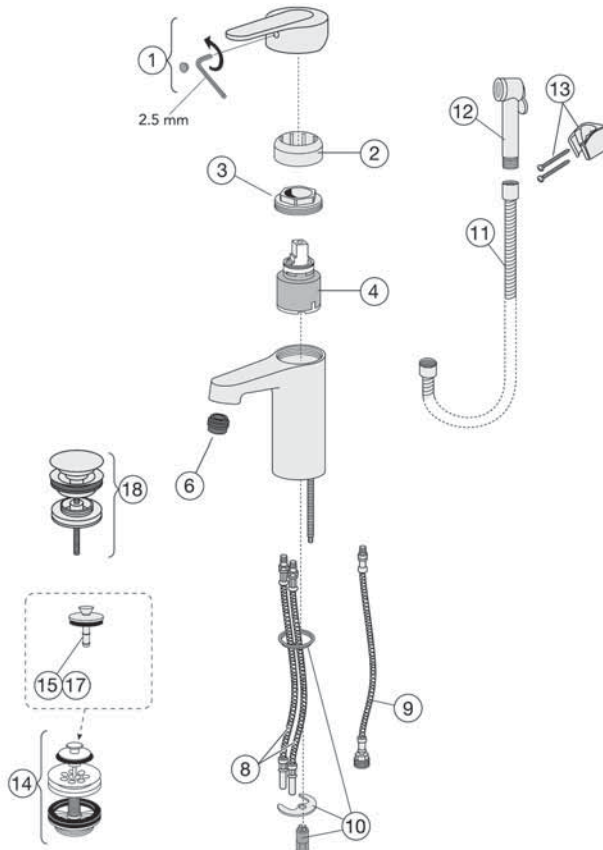

Nordic Plus washbasin mixer, from 2020

Detail number	Product code	Pcs/ package
1	GB41639625 01	1
2	GB41639523 01	1
3	GB41639522 01	1
4	GB41637393	1
6	GB41639668 01	1
8	GB41638721 02	2
9	GB41638720 01	1
10	GB41639574 01	1
11	GB41636263 00	1
12	GB41633860 33	1
13	GB41637575	1
14	GB41637445	1
15	GB41632633 01	1
17	GB41638453 01	1
18	GB41636575 01	1