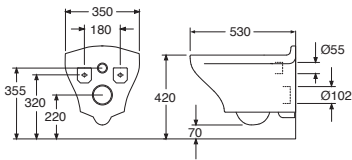

8330 Estetic, wall hung, Suprafix installation, with open flush rim

White C+ with SC/QR seat and cover
Matt white C+ with SC/QR seat and cover

Code	Price EUR VAT 0%	EAN
GB1183300R1030	374	4051202471927
GB1183300RW030	468	4051202843502