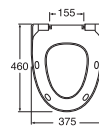

SEAT STANDARD
9M106101