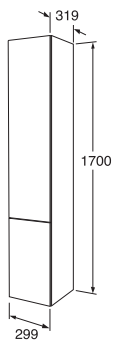

Tall cabinet
Reversible soft-close doors for right- or left-hand installation. Four moveable glass shelves.
Pull-out laundry basket as an optional extra.

White

GB71GBTC30AG	467	7391530074795