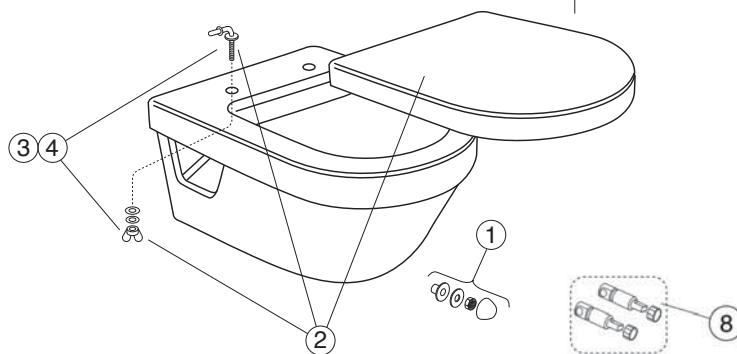

Spare parts for Hygienic Flush WC 5G84, from 2014 –

- 1 Wallfixing set, white for WC 5G84
- 2 Hard seat and cover with stainless steel hinges, white
- 3 Hard seat and cover with stainless steel hinges, black
- 4 Seat and cover soft-close, white
- 5 Seat and coversoft-close, black
- 6 Stainless steel hinges for seat and covers 98895101 and 98895136 (2014-)
- 7 Fixation details for soft-close seat and covers 9M16S101 and 9M16S136 (2013-)
- 8 Dumper set for soft-close seat and cover (2013-)

Code	Price EUR VAT 0%	EAN
92185901	15	4022693716965
98895101	62	4051202304522
98895136	99	4051202304539
9M16S101	118	4047289718109
9M16S136	181	4047289718116
92223561	29	4047289862994
92241761	31	4051202163341
92242400	48	4051202163105