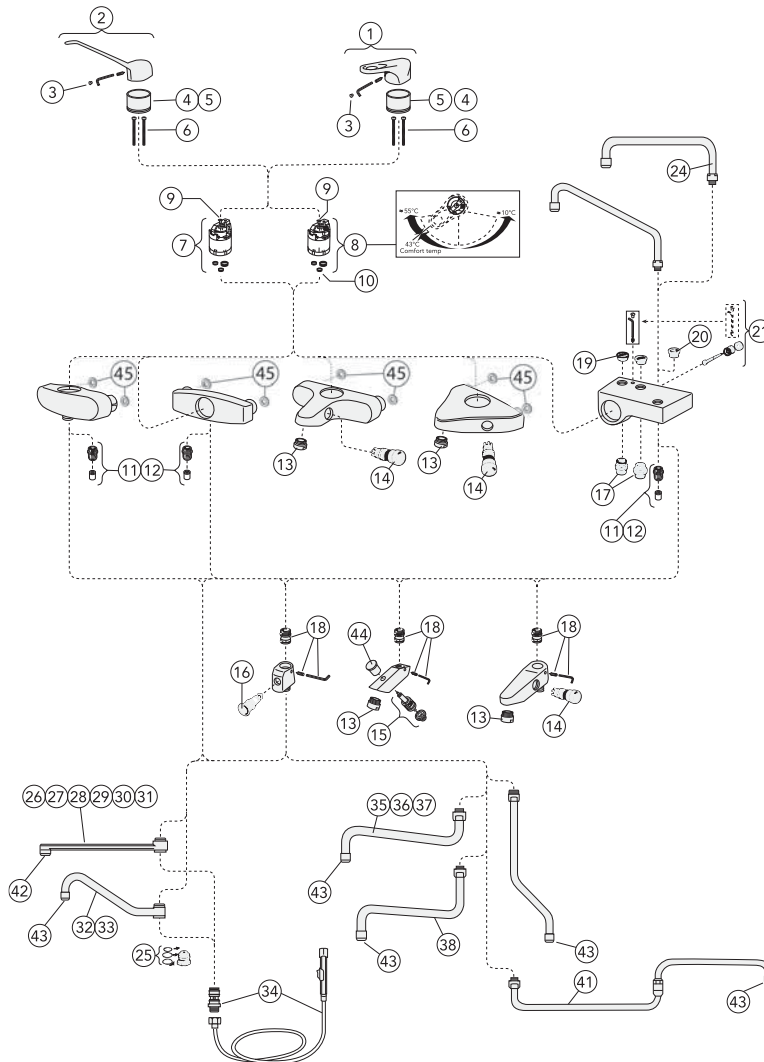

Nordic, ND40 shower and bath mixers

Detail number	Product code	Pcs/ package
1	GB41636617 01	1
2	GB41635430 01	1
3	GB41634828 01	5
4	GB41634470 01	1
5	GB41636326 01	1
6	GB41632731 02	2
7	GB41633877 01	1
8	GB41635678 8701	1
9	GB41636319	10
10	GB41633513 01	1
11	GB41634757 01	1
12	GB41634756 01	1
13	GB41634555 01	1
14	GB41634799 0001	1
15	GB41636577 01	1
16	GB41635175 01	1
17	GB41632518	2
18	GB41636359 01	1
19	GB41633784	1
20	GB41632936 01	1
21	GB41634577	1
24	GB41630184	1
25	GB41633952 01	1
26	GB41633631	1
27	GB41633632	1
28	GB41633633	1
29	GB41633614	1
30	GB41633616	1
32	GB41633644	1
33	GB41633646	1
34	GB41634210	1
35	GB41630191	1
36	GB41630194	1
37	GB41630197	1
38	GB41630196	1
41	GB41631151	1
42	GB41630131 01	1
43	GB41630129 01	1
45	GB41635641	1