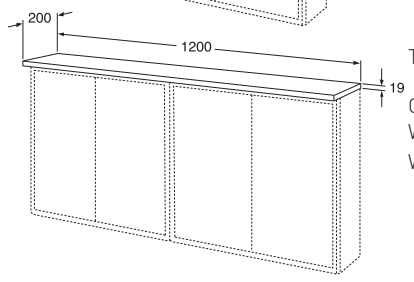

Top panels 1200mm, for cabinets with depth 160mm

- Green
- Warm Grey
- White

GB71GCTP1216GN	489	7391530071312
GB71GCTP1216GR	467	7391530068787
GB71GCTP1216DH	413	7391530068312

	Code	Price EUR VAT 0%	EAN
 <p>Wall cabinet 600mm, depth 320 mm Cabinet and doors from same color. Two moveable glass shelves. Can be combined with top panel with integrated lighting, IP44.</p> <p>Green Warm Grey White</p>	<p>GB71GCSC6032GN GB71GCSC6032GR GB71GCSC6032DH</p>	<p>556 531 470</p>	<p>7391530071299 7391530068282 7391530068275</p>
 <p>Handles info on pages 29 -30</p> <p>Top panels 600mm, for cabinet with depth 320mm</p> <p>Green Warm Grey White</p>	<p>GB71GCTP6032GN GB71GCTP6032GR GB71GCTP6032DH</p>	<p>575 549 490</p>	<p>7391530071329 7391530068794 7391530068329</p>
 <p>Top panels 1200mm, for cabinets with depth 320mm</p> <p>Green Warm Grey White</p>	<p>GB71GCTP1232GN GB71GCTP1232GR GB71GCTP1232DH</p>	<p>633 604 539</p>	<p>7391530071336 7391530068800 7391530068336</p>
 <p>Storage cube 30cm, depth 160mm Can be combined to make modules with Graphic wall and tall cabinets</p> <p>Green Warm Grey White</p>	<p>GB71GCOS30DH GB71GCOS30GN GB71GCOS30GR</p>	<p>295 367 333</p>	<p>7391530071022 7391530071053 7391530071039</p>
 <p>Tall cabinet, depth 160mm Reversible doors for right- or left-hand installation. One fixed wooden shelf and four moveable glass shelves.</p> <p>Green Warm Grey White</p> <p>Handles info on pages 29 -30</p>	<p>GB71GCTC16GN GB71GCTC16GR GB71GCTC16DH</p>	<p>722 689 609</p>	<p>7391530071268 7391530068190 7391530068183</p>