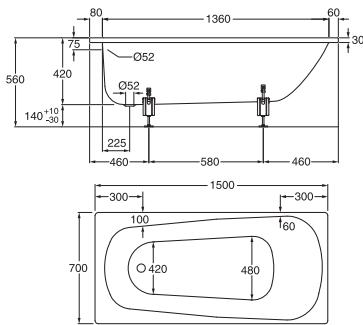

3500 Bath 1500x700mm

With overflow hole

White

Foot set (4 pcs)

Overflow system

Drain plug and overflow knob, chrome

Supplements:

3500 Bathtub with glazeplus

3500 Bathtub with non-slip surface treatment

3500 Bathtub with holes for two support handles

Two support handles

GB2083500100

418

4038565010185

GB208B231500

109

4038565006850

GB2924300155

172

4015211111069

GB2924300156

34

4015211103378

GB2083500199

726

7391530073125

GB2083500112

627

7391530073095

GB2083500111

459

7391530073088

GB208B080901

369