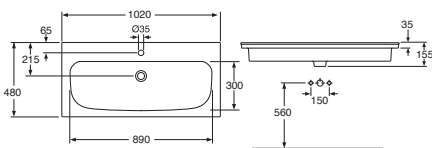

4G00A501 Artic 1020x480mm tabletop washbasin,
mounting with Artic furniture or brackets

White

4G00A501

356

4051202558642