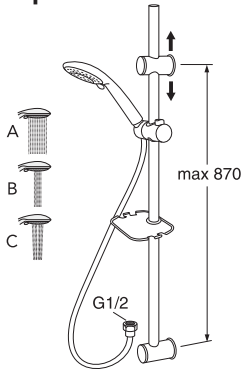

Spare parts

Gustavsberg shower set 1103250

- Hand shower with three sprays, chrome
- Hose 1,75 m, chrome
- Shower slider, chrome
- Wall brackets (2 pcs), chrome
- Soap holder, transparent

Code	Price EUR VAT 0%	EAN
GB41638725 01	25	7393792227742
GB41636266 00	36	7393792208666
GB41638726 01	32	7393792227759
GB41638727 02	27	7393792227766
GB41638728 01	18	7393792227773