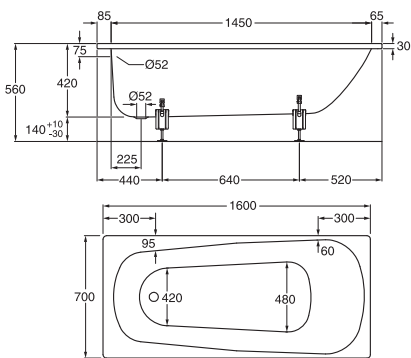

3600 Bath 1600x700mm

With overflow hole

White

Foot set (4 pcs)

Overflow system

Drain plug and overflow knob, chrome

Supplements:

3600 Bathtub with glazeplus

3600 Bathtub with non-slip surface treatment

3600 Bathtub with holes for two support handles

Two support handles

GB2083600100

418

4038565004986

GB208B231500

109

4038565006850

GB2924300155

172

4015211111069

GB2924300156

34

4015211103378

GB2083600199

726

7391530073187

GB2083600112

627

7391530073156

GB2083600111

459

7391530073149

GB208B080901

369