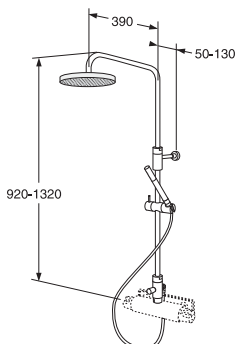

G1

- Hand shower, chrome
- Hose 1,75 m, chrome
- Set for side mount, chrome
- Wall bracket, chrome
- Diverter, chrome
- Shower slider, chrome

GB41638467	43	7393792226424
GB41636266 00	36	7393792208666
GB41638464	40	7393792226394
GB41638466	21	7393792226417
GB41638465	54	7393792226400
GB41638472	29	7393792226462