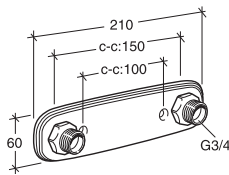

Wallbracket with concealed piping

For copper and steel pipes OD12/15

FG0115050

39

7393792204996

For Soft pex pipes OD15x2,5

FG0115061

52

7393792212007

For Soft pex pipes OD16x2,2

FG0115062

47

7393792212014