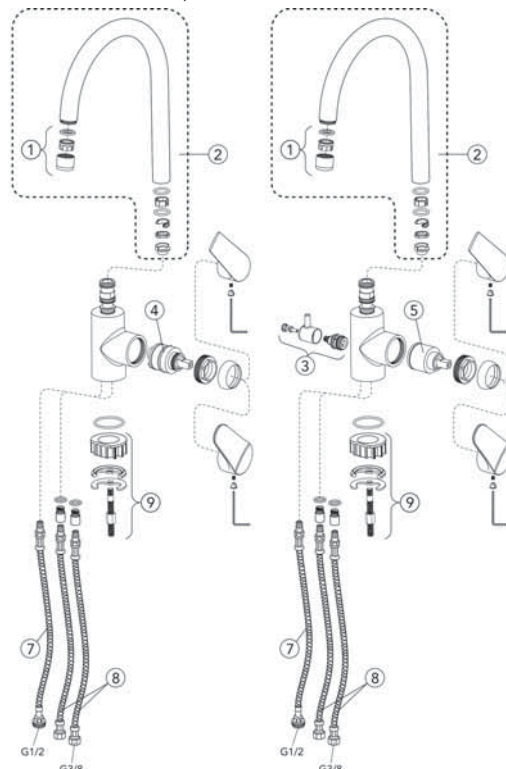

Metic, Dynamic kitchen mixers, from 2020

Detail number	Product code	Pcs/ package
1	GB41638521 01	1
2	GB41639630 01	1
3	GB41639631 01	1
4	GB41636629 01	1
5	GB41637393	1
7	GB41638220 01	1
8	GB41636629 01	1
9	GB41639627 01	1