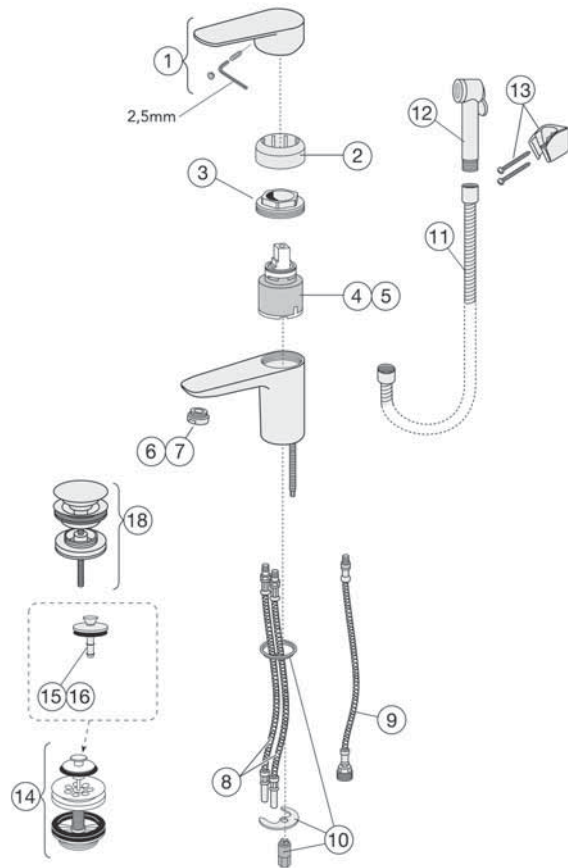

Atlantic washbasin mixer, from 2019