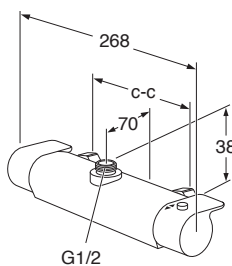

Thermostatic mixer with outlet up

Chrome

GB41218324

223

7393792230575

Black

GB41218324 53

398

7393792230582

Matt white

GB41218324 41

398

7393792230599