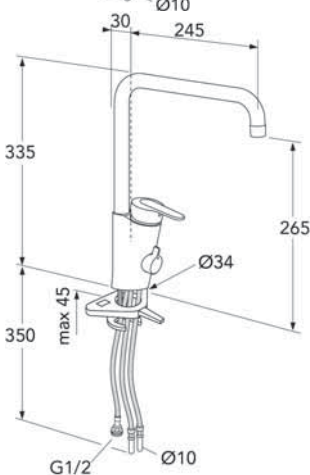

160

7393792233224

Kitchen mixers

Sink mixer with high swivel spout 110°

Chrome

GB41203756

162

7393792233231