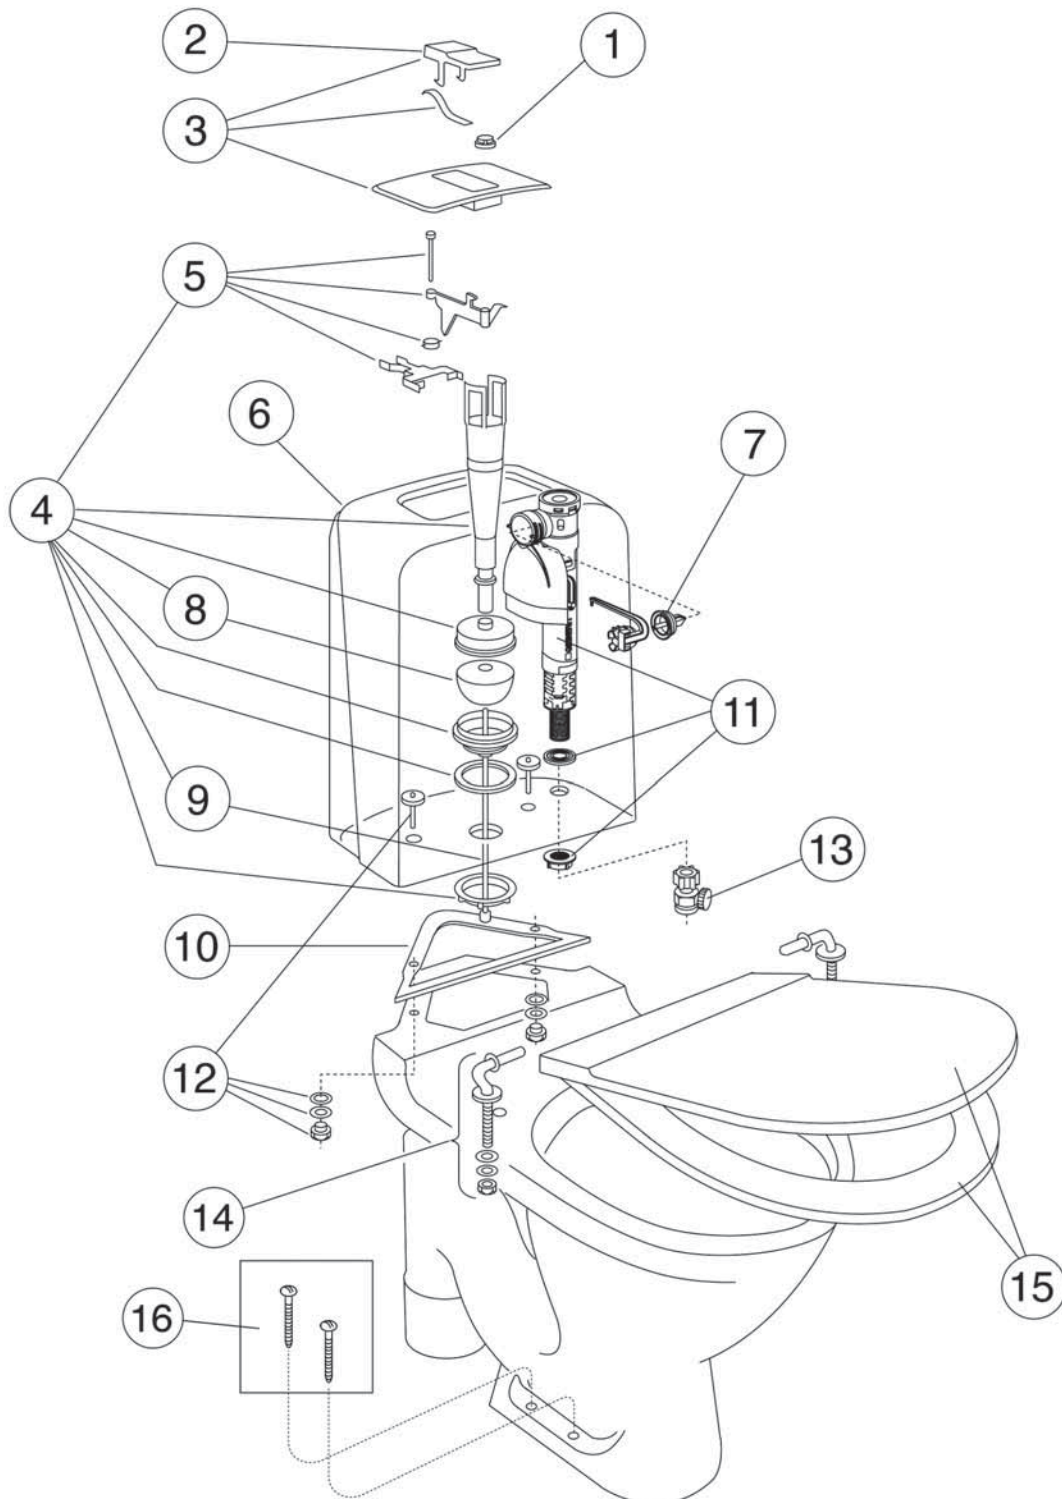

Spare parts for Basic WC, 1992 – 2002

	Code	Price EUR VAT 0%	EAN	
Spare parts for Basic WC, 1992 – 2002				
1	Cap nut	GB1929901545	8	7391530064956
2	Pushbutton, white	GB1929900278	18	7391530029955
3	Cistern cover, with pushbutton	GB1929900283	23	7391530029894
	Basic Duo pushbutton+cover, white	GB1929900361	22	7391530038629
	NT-29 pushbutton+frame, white	GB1929900324	25	7391530032214
4	Outlet valve	GB1929900282	26	7391530029368
5	ST-22 lifting arrangement	GB1929900209	14	7391530030722
6	Cistern, without accessories, white	GB1042900101	127	7391530029412
7	Cistern, without accessories, white, WC 398	GB1042980101	127	7391530038254
7	Membrane for inlet valve 9GS1300	9GS01400	6	4051202546212
	Membrane for inlet valve GB1929901972	GB19299P0206	33	4025416500261
8	Valveball	GB1929900260	11	7391530029993
9	ST-2 centre rod	GB1929900347	8	7391530034812
10	Cistern sealing	GB1929900320	11	7391530029979
11	GB-inlet valve	9GS01300	37	4051202546205
	GB-inlet valve	GB1929901972	42	7391530057033
12	Cistern bolts (2 pcs)	GB1929900319	22	7391530031255
13	Cisternvalve without filter	GB1929900503	21	7391530059464
14	Hinges, stainless steel	GB1919901831	33	7391530030104
15	Seat and cover standard, white	GB1919901702	20	7391530029986
	Hard seat and cover with stainless steel hinges, white	GB1919901950	108	5708590083735
	Hard seat and cover with stainless steel hinges, black	GB1919901960	174	7391530062440
16	Wood screw bag	GB1929900365	18	4022693590664