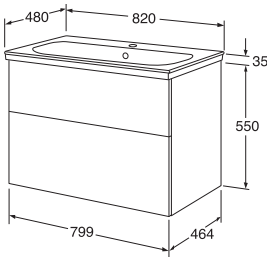

4880 washbasin cabinet 800mm with two drawers and tabletop washbasin
Cabinet and draws from same color. Flexible watertrap and pop-up bottom valve included.

Black Oak
White, framed front panels*
White

Handles info on pages 29 -30

Accessory: drawer insert 800mm
Accessory: drawer light 800mm, 3400K, IP44

* Delisted from 31.12.2021