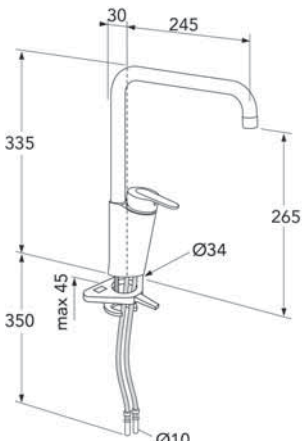

Kitchen mixers

Sink mixer with high swivel spout 110°

Chrome

GB41203756

162

7393792233231