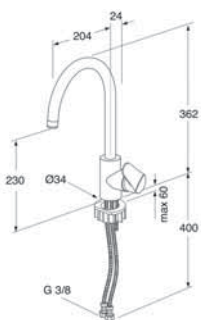

Kitchen mixers

Sink mixer with high swivel spout 110°

Chrome

GB41203856

123

7393792232814