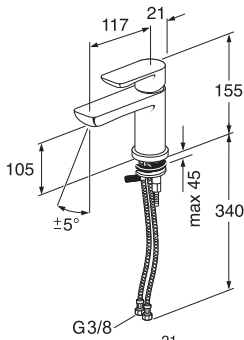

Estetic

Washbasin mixers

Washbasin mixer

Chrome

GB41218051

159

7393792230391

Black

GB41218051 53

283

7393792230407

Matt white

GB41218051 41

283

7393792230414