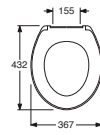

SEAT STANDARD
9M646101