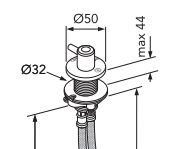

Shut-off for dishwasher/washing machine

- Chrome
- Matte black
- Brushed brass

GB41639755	45	7393792234252
GB41639755 53	68	7393792234276
GB41639755 24	68	7393792234269