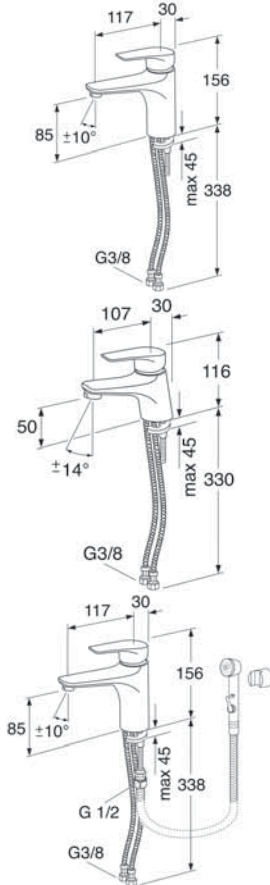

Dynamic

Washbasin mixers

Kitchen mixers