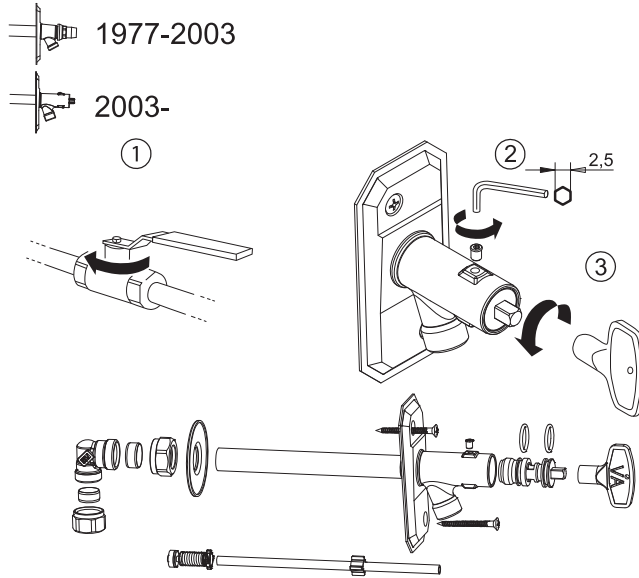

Outdoor faucet

Detail number	Product code	Pcs/ package
1	FG0640560	1
2	FG0640835	1
3	FG0640836	1

RSK-nr 431 56 10 ART-nr FG0640560	RSK-nr 431 55 16 ART-nr FG0640835
RSK-nr 431 55 18 ART-nr FG0640836	RSK-nr 431 55 23 ART-nr FG0640841
RSK-nr 431 55 17 ART-nr FG0640837	
2003-	RSK-nr Max 400mm: 431 55 84 Max 600mm: 431 55 30 Max 1000mm: 431 55 83 ART-nr GB41633505 01 GB41633507 01 GB41633506 01
1977-2003