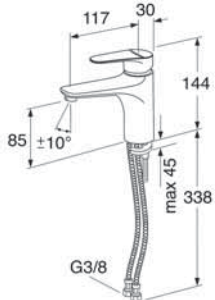

Metic
Washbasin mixers

Washbasin mixer

Chrome

GB41213852

90

7393792232845