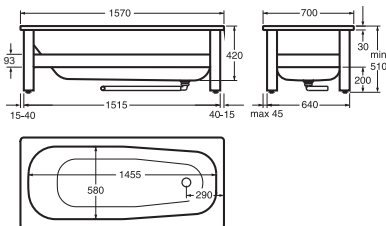

Freestanding bath

1571 Bath 1570x700mm

without adjustable feet, with bottom valve

White

1016 Frame with adjustable feet, 25 mm *

GB2115710100	514	4038565013728
GB2110160100	267	7391530061870