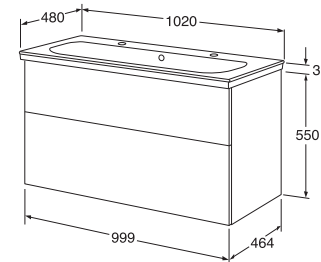

Code	Price EUR VAT 0%	EAN

GB714860BLWB	1097	7391530068510
GB714860WFWB	997	7391530068466
GB714860DHWB	997	7391530068565

GB7148DR60	86	7391530068817
GB7199DL60	121	7391530072173

GB714880BLWB	1205	7391530068527
GB714880WFWB	1097	7391530068473
GB714880DHWB	1097	7391530068572

GB7148DR80	125	7391530068824
GB7199DL80	131	7391530072180

GB714810BLWB1	1326	7391530068534
GB714810BLWB2	1326	7391530068541

GB714810WFWB1	1205	7391530068480

GB714810WFWB2	1205	7391530068497
GB714810DHWB1	1205	7391530068589
GB714810DHWB2	1205	7391530068596

GB7148DR10	143	7391530068831
GB7199DL10	140	7391530072197