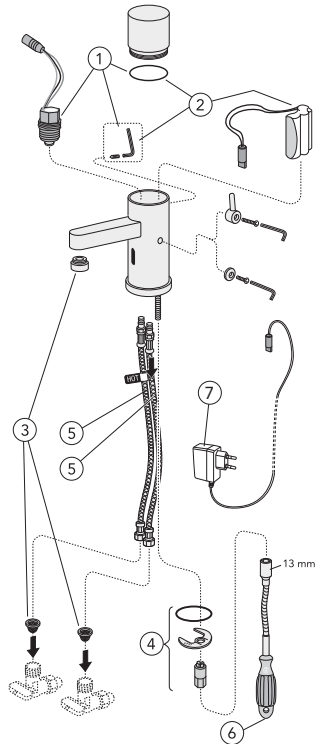

Nordic³ electronic washbasin mixer, from 2015 - 2019

Detail number	Product code	Pcs/ package
1	GB41638557 01	1
2	GB41638560 01	1
3	GB41639125 01	1
4	GB41636457 01	1
5	GB41636629 01	1
6	GB43000014 10	1
7	GB41638561	1