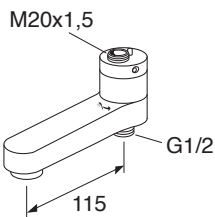

179

7393792229432

Thermostatic shower mixer with outlet up

Chrome

GB41215624

206

7393792229449

Swivel spout with automatic resetting to bath position, for mixers produced from 2013