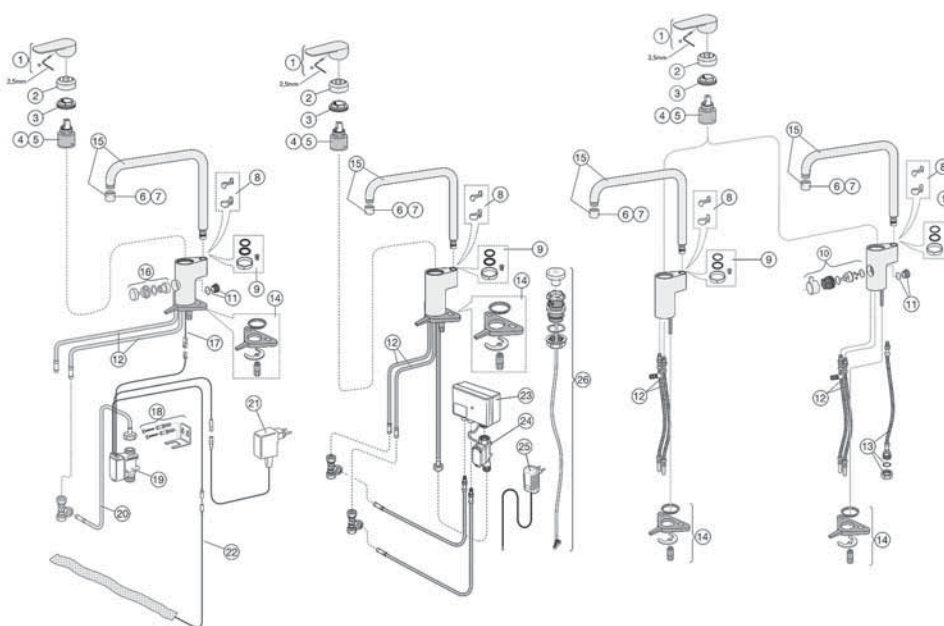

Atlantic kitchen mixer, from 2019