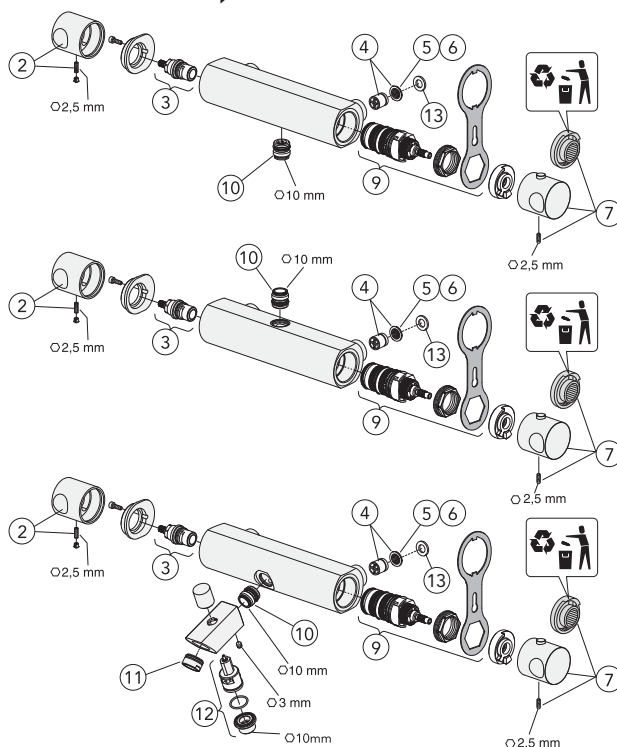

Coloric thermostatic mixers, from 2010 -

Detail number	Product code	Pcs/ package
2	GB41636465 01	1
3	GB41638283 01	1
4	GB41632698 02	1
5	GB41635633 02	2
6	GB41635633 10	10
7	GB41636460 01	1
9	GB41638334 01	1
10	GB41637410	1
11	GB41637387 01	1
12	GB41637416	1
13	GB41635641	1