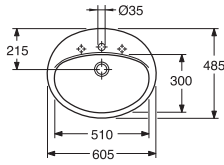

Saval

7G28-60 Saval, 605x485x215 mm

Built-in washbasin

White

7G286001

Price EUR
VAT 0%

101

EAN

4022693743602

7G28-53 Saval, 535x440x200 mm

Built-in washbasin suitable for 1-hole fittings
Tap hole punched out