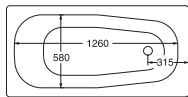

1400 Bath 1400x700mm
Without overflow hole and w/o feet, with bottom valve

White

7414 Frame incl. one full front and end panel

6414 Frame incl. one half front and end panel

Supplements:

1400 Bathtub with glazeplus

1400 Bathtub with non-slip surface treatment

1400 Bathtub with holes for two support handles

Two support handles

GB2114000100	500	4038565003699
GB2174140100	293	7391530071879
GB2164140100	238	7391530071930
GB2114000113	724	7391530072517
GB2114000112	724	7391530072524
GB2114000111	531	7391530072531
GB208B080901	369