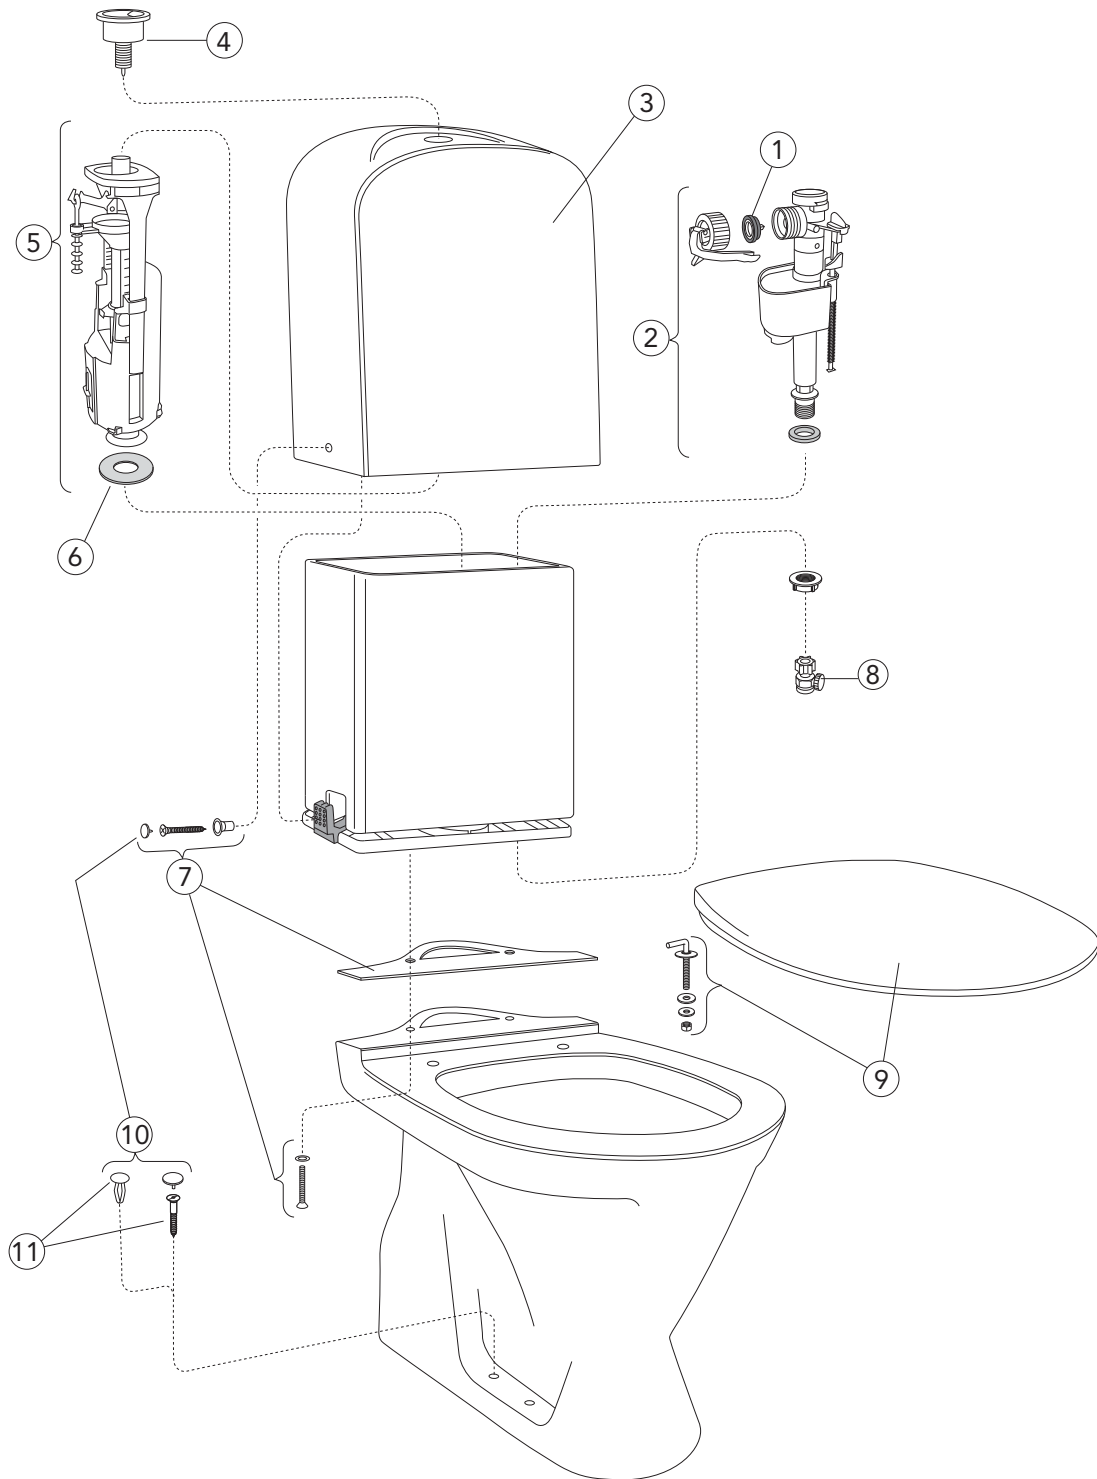

Spare parts for Nordic³ WC, from 2015 – 09.2017

	Code	Price EUR VAT 0%	EAN	
Spare parts for Nordic³ WC, from 2015 – 09.2017				
1	Membrane for inlet valve GB1929901972	GB19299P0206	33	4025416500261
	Membrane for inlet valve 9GS01300	9GS01400	6	4051202546212
2	GB-inlet valve	GB1929901972	42	7391530057033
3	Cistern, white	GB184700001200	107	7391530070414
4	Pusbutton Duo, chrome	GB19299P0201	18	4025416507314
5	Pusbutton Duo with outlet valve	GB19299P0202	51	7391530066998
6	Bottomvalve gasket	GB19299TK962	12	4025416099024
7	Cistern fastening set	GB19299P0204	22	7391530066998
8	Cisternvalve without filter	GB1929900503	21	7391530059464
9	Seat and cover standard, white	9M646101	22	4051202257101
	Seat and cover hard plastic, stainless steal hinges	8780G101	39	4022693743008
	Seat and cover soft-close, white	8780S101	53	4051202349509
	Stainless steel hinges for seat and cover 8780G101	92241961	18	4051202163310
	Stainless steel hinges for seat and cover 8780S101	92211761	29	4051202474461
10	Screw caps	GB19299P0207	26	7391530067308
11	Fastening screw set, 4 pcs	GB1929900365	18	4022693590664
	Foot cover	GB1929903410	11	7391530055374