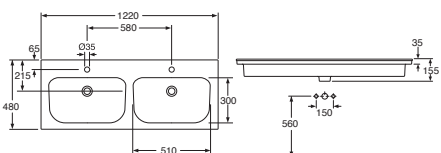

4051202558642

4G00A401 Artic 1020x480mm tabletop washbasin,
mounting with Artic furniture or brackets

White, with two tap holes

4G00A401

356

4051202558659

4G00C501 Artic 1020x480mm tabletop double
washbasin, mounting with Artic furniture or brackets