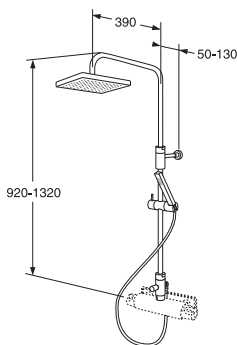

G1

- Hand shower, chrome
- Hose 1,75 m, chrome
- Set for side mount, chrome
- Wall bracket, chrome
- Diverter, chrome
- Shower slider, chrome

GB41638467	43	7393792226424
GB41636266 00	36	7393792208666
GB41638464	40	7393792226394
GB41638466	21	7393792226417
GB41638465	54	7393792226400
GB41638472	29	7393792226462