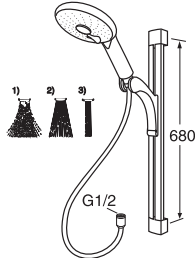

Coloric

- Hand shower with three sprays, chrome
- Hose 1,75 m, chrome

GB41637562	54	7393792219754
GB41636266 00	36	7393792208666