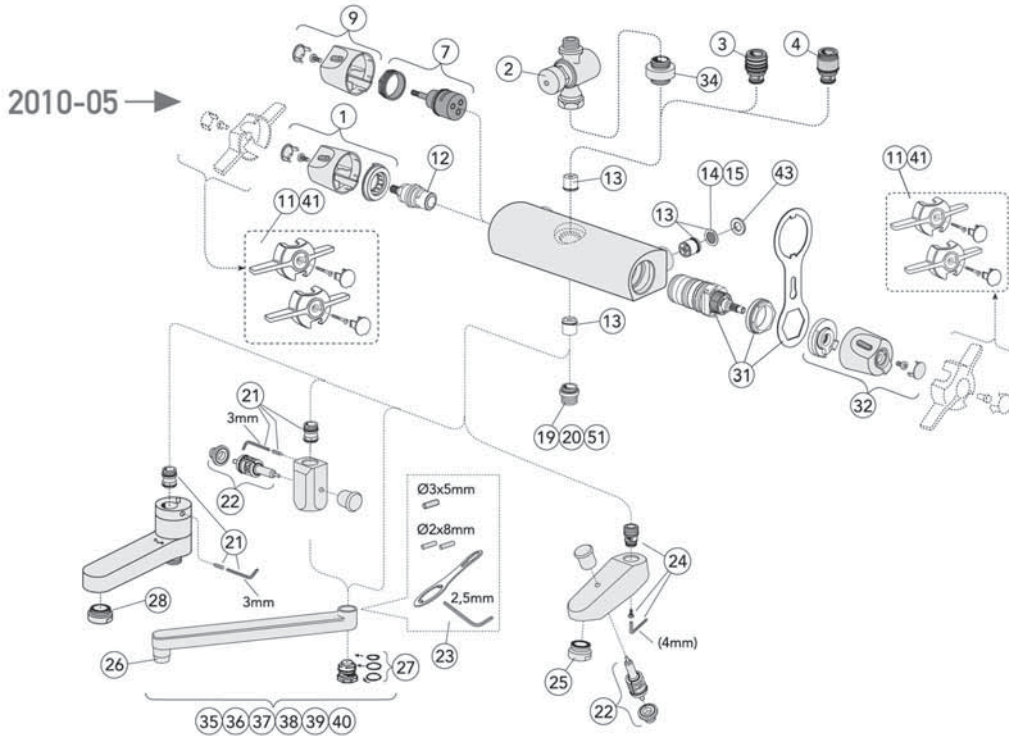

Nautic thermostatic shower mixer, from 01.05.2010 –

Detail number	Product code	Pcs/ package
1	GB41637804 01	1
2	GB41631830	1
3	GB41639453 01	1
4	GB41639457 01	1
7	GB41639500 01	1
9	GB41639456 01	1
11	GB41637840 02	2
12	GB41634035 01	1
13	GB41632698 02	2
14	GB41635633 02	2
15	GB41635633 10	10
19	GB41634757 01	1
20	GB41634756 01	1
21	GB41636359 01	1
22	GB41636577 01	1
23	GB41633972	1
24	GB41637347	1
25	GB41634555 01	1
26	GB41630131 01	1
27	GB41633952 01	1
28	GB41638275 01	1
31	GB41638334 01	1
32	GB41638336 01	1
34	GB41638339 01	1
35	GB41633631	1
36	GB41633632	1
37	GB41633633	1
38	GB41633614	1
39	GB41633616	1
40	GB41633624	1
41	GB41637845 02	2
43	GB41635641	1
51	GB41638955 01	1