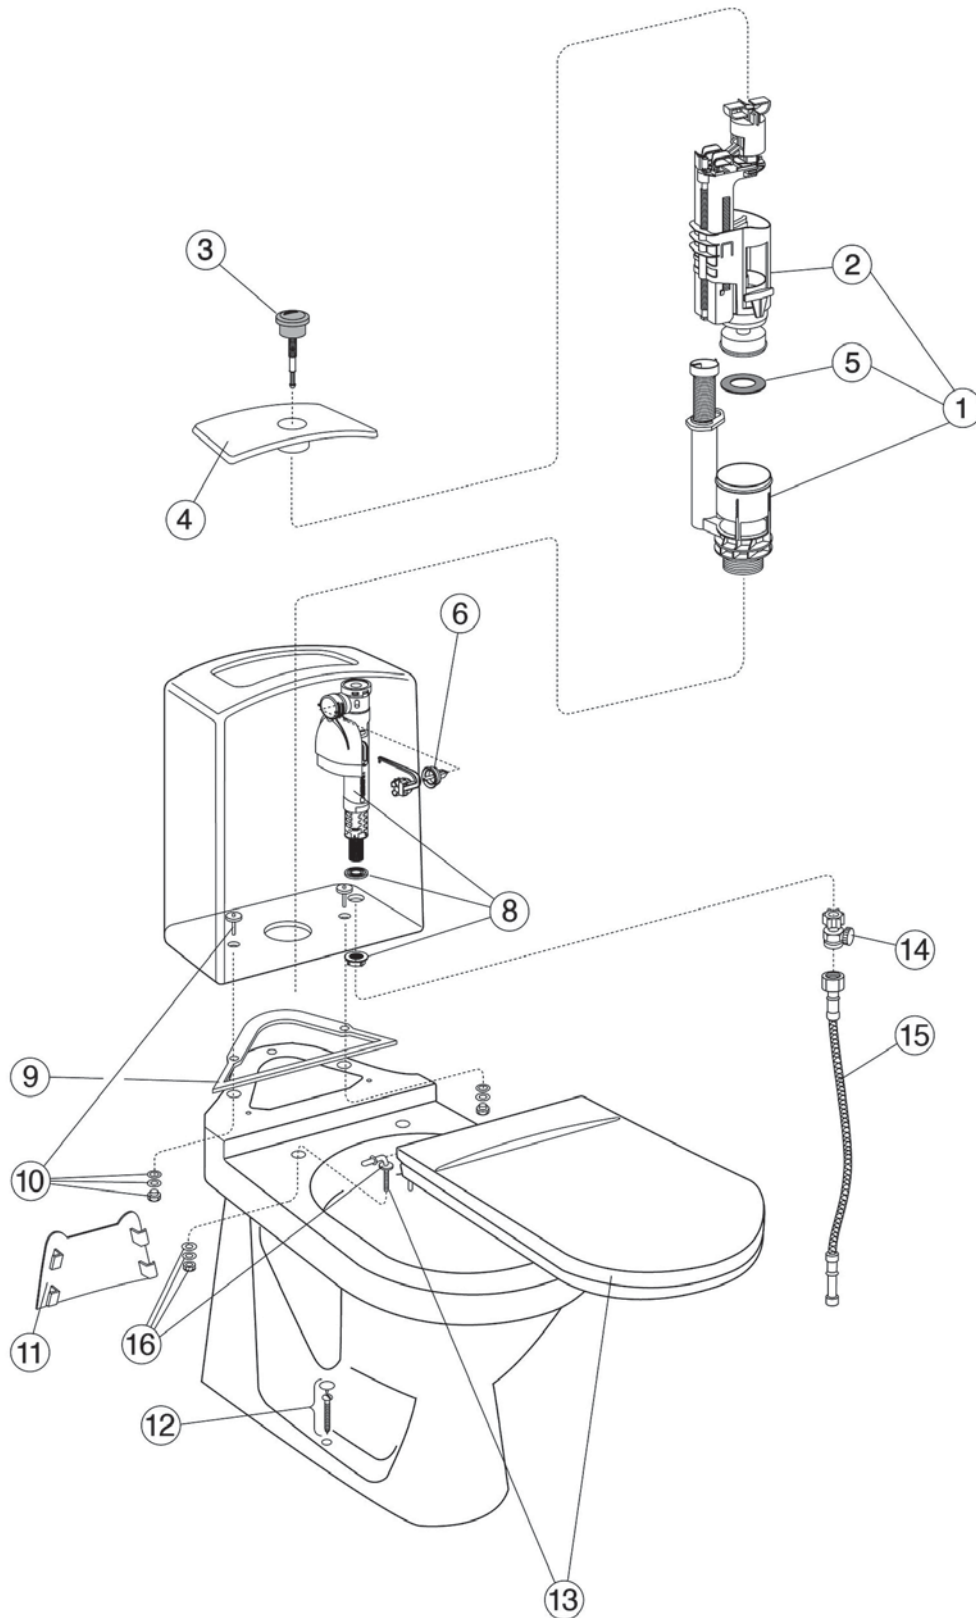

Spare parts for Logic WC, 2007–2013