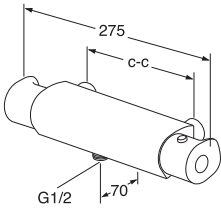

Thermostatic mixers

Thermostatic shower mixer with outlet down, non-return valves, ceramic cartridge

Chrome
Chrome, lead-free

GB41215004	169	7393792232371
GB41215004 0	203	7393792232388