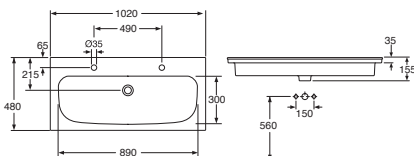

4G00A401 Artic 1020x480mm tabletop washbasin,
mounting with Artic furniture or brackets

White, with two tap holes

4G00A401

356

4051202558659