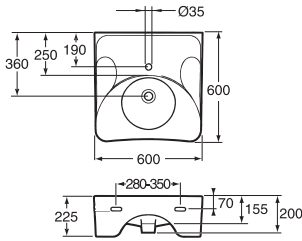

Care products

740, 600x600 mm washbasin for handicapped, bolt mounting, tap hole in the center

Suitable with washbasin lifter 1704

White with overflow

White w/o overflow

GB1074010101

368

7391530038391

GB1074010102

368

7391530038407