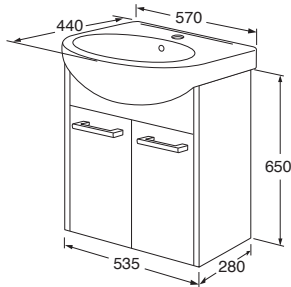

Nautic

B032 washbasin cabinet with two doors, with washbasin 570 x 440 mm*

Glossy white

*Delisted from 31.03.2021, delivery only from available stock

Code

Price EUR
VAT 0%

EAN

GB71B032E4WBN

389

7391530066745

Nordic³