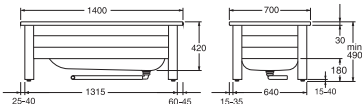

1400 Bath 1400x700mm
Without overflow hole and w/o feet, with bottom valve

White

7414 Frame incl. one full front and end panel

6414 Frame incl. one half front and end panel

Supplements:

1400 Bathtub with glazeplus

1400 Bathtub with non-slip surface treatment

1400 Bathtub with holes for two support handles

Two support handles

GB2114000100	500	4038565003699
GB2174140100	293	7391530071879
GB2164140100	238	7391530071930
GB2114000113	724	7391530072517
GB2114000112	724	7391530072524
GB2114000111	531	7391530072531
GB208B080901	369