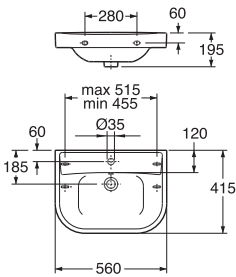

GB1921102034

185

4051202796556

Nautic

	Code	Price EUR VAT 0%	EAN			
	5540 Nautic, 400x275 mm bolt mounting, bolts included White with tap hole on the right White C+ with tap hole on the right White with tap hole on the left White C+ with tap hole on the left	55409R01 67 55409RR1 117 55409L01 67 55409LR1 117	4047289973362 4047289973379 4047289973324 4047289973331			
		5550 Nautic, 500x380 mm bolt or bracket mounting (195 mm or 260 mm) White White C+ White without tap hole White C+ without tap hole	55509901 72 555099R1 125 55509701 72 555097R1 125	4047289917496 4047289917502 4047289917458 4047289917465		
			5556 Nautic, 560x430 mm bolt or bracket mounting (260 mm) White White C+ White without tap hole White C+ without tap hole White without overflow White C+ without overflow	55569901 72 555699R1 125 55569701 72 555697R1 125 55569801 72 555698R1 125	4047289917410 4047289917427 4047289917380 4047289917373 4047289917397 4047289917403	
				5560 Nautic, 600x460 mm bolt or bracket mounting (260 mm) White White C+ White without tap hole White C+ without tap hole White without overflow White C+ without overflow	55609901 79 556099R1 136 55609701 79 556097R1 136 55609801 79 556098R1 136	4047289917571 4047289917588 4047289917533 4047289917540 4047289917557 4047289917564
					5565 Nautic, 650x500 mm bolt or bracket mounting (260 mm) White	55659901 118

GB1573279801

175

7391530053479

2560, 560*415 mm bolt or bracket mounting (240 mm)

White

GB1125600101

75

7391530057101