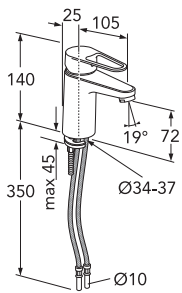

New Nautic
Washbasin and bidet mixers

Washbasin mixer with energy and water saving (eco-flow) and adjustable maximum flow (eco-stop) functions

Chrome, Energy class A, Cold-start function

GB41216047

134

7393792234788

Chrome, Energy class A, Cold-start function, lead-free

GB412160470

161

7393792235013