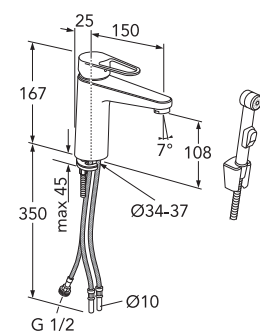

Washbasin mixer with spout 150 mm, with self-closing hand spray and wall attachment, with energy and water saving (eco-flow) and adjustable maximum flow (eco-stop) functions

Chrome, Energy class A, Cold-start function

GB41216145

233

7393792235068

Chrome, Energy class A, Cold-start function, lead-free

GB412161450

280

7393792235051