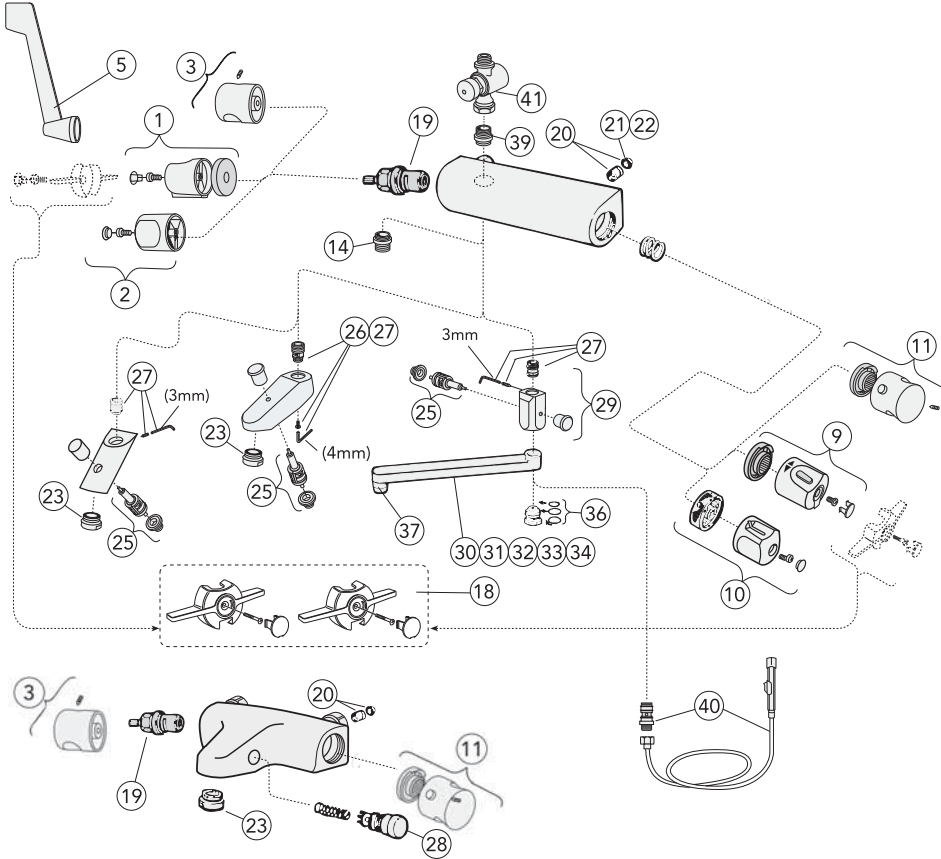

Nautic, Nordic, Skandic thermostatic mixers

Detail number	Product code	Pcs/ package
1	GB41637804 01	1
2	GB41636479 01	1
3	GB41636465 01	1
4	GB41634768 01	1
5	GB41630539	1
9	GB41637810 01	1
10	GB41636480 01	1
11	GB41636460 01	1
12	GB41634769 01	1
14	GB41634757 01	1
18	GB41637840 02	2
19	GB41634035 01	1
20	GB41632698 02	2
21	GB41635633 02	2
22	GB41635633 10	10
23	GB41634555 01	1
25	GB41636577 01	1
26	GB41637347	1
27	GB41636359 01	1
28	GB41634799 0001	1
29	GB41637315	1
30	GB41633631	1
31	GB41633632	1
32	GB41633633	1
33	GB41633614	1
34	GB41633616	1
36	GB41633952 01	1
37	GB41630131 01	1
39	GB41638339 01	1
40	GB41634210	1
41	GB41631830	1