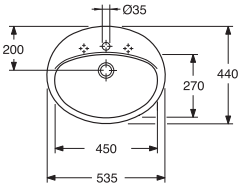

Saval

7G28-60 Saval, 605x485x215 mm

Built-in washbasin

White

7G286001

Price EUR
VAT 0%

101

EAN

4022693743602

7G28-53 Saval, 535x440x200 mm

Built-in washbasin suitable for 1-hole fittings
Tap hole punched out

White

7G285301

93

4022693743541

Artic

White

4G006001

238

4051202558635

White

4G008001

309

4051202558673

White

4G00A501

356

4051202558642

White, with two tap holes

4G00A401

356

4051202558659

White, with two tap holes

4G00C501

427

4051202558666

*Washbasins don't include bolt or bracket fastening sets