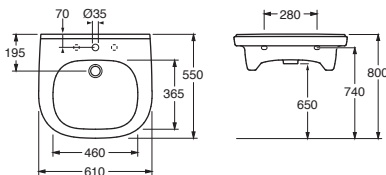

4G19 61 610x550mm washbasin for handicapped, bolt mounting, with grabbing edge, tap hole in the center

White w/o overflow

4G196101

206

4051202348564