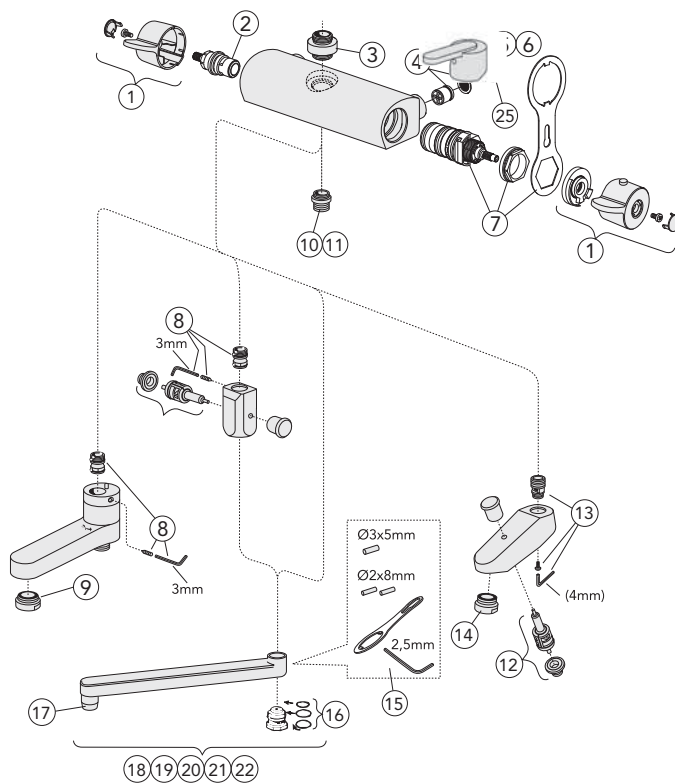

Nordic³ thermostatic shower mixer, from 2015 -

Detail number	Product code	Pcs/ package
1	GB41639080 01	1
2	GB41634035 01	1
3	GB41638339 01	1
4	GB41632698 02	2
5	GB41635633 02	2
6	GB41635633 10	10
7	GB41638334 01	1
8	GB41636359 01	1
9	GB41637387 01	1
10	GB41634757 01	1
11	GB41634756 01	1
12	GB41636577 01	1
13	GB41637347	1
14	GB41634555 01	1
15	GB41633972	1
16	GB41633952 01	1
17	GB41630131 01	1
18	GB41633631	1
19	GB41633632	1
20	GB41633633	1
21	GB41633614	1
22	GB41633616	1
25	GB41635641	1