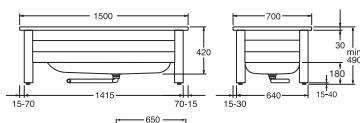

1504 Bath 1500x700mm
Without overflow hole and w/o feet, with bottom valve

White

7415 Frame incl. one full front and end panel

6415 Frame incl. one half front and end panel

Supplements:

1504 Bathtub with glazeplus and two support handles

1504 Bathtub with glazeplus

1504 Bathtub with non-slip surface treatment

1504 Bathtub with holes for two support handles

1504 Bathtub with non-slip surface treatment and two holes for support handles

Two support handles

GB2115040100	500	7391530071787
GB2174150100	293	7391530071886
GB2164150100	238	7391530071947
GB2115040114	796	7391530071831
GB2115040113	724	7391530071794
GB2115040112	724	7391530071800
GB2115040111	531	7391530071817
GB2115040110	796	7391530071824
GB208B080901	369