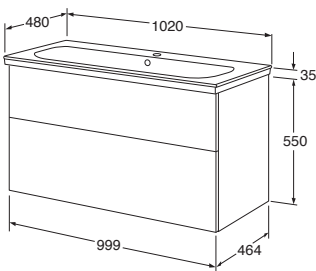

4810 washbasin cabinet 1000mm with two drawers and tabletop washbasin
Cabinet and draws from same color. Flexible watertrap and pop-up bottom valve included.

Black Oak, washbasin with one tap hole
Black Oak, washbasin with two tap holes
White, framed front panels, washbasin with one tap hole*
White, framed front panels, washbasin with two tap holes*
White, washbasin with one tap hole
White, washbasin with two tap holes

Handles info on pages 29 -30

Accessory: drawer insert 1000mm
Accessory: drawer light 1000mm, 3400K, IP44

* Delisted from 31.12.2021