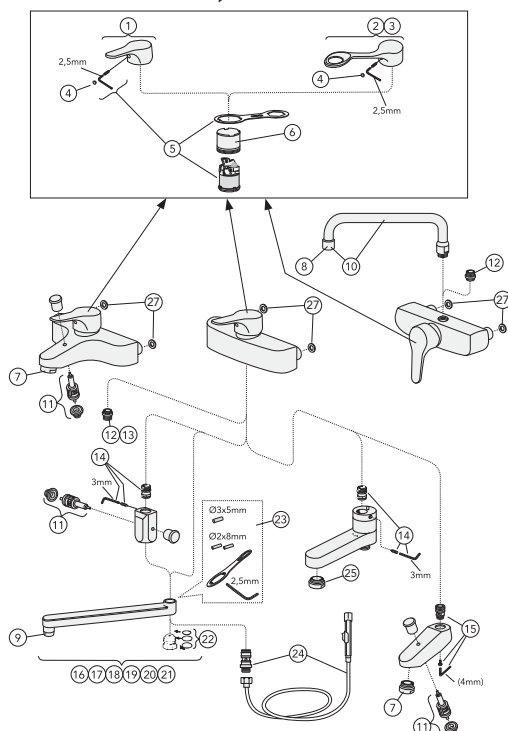

Nautic bath and shower mixer, from 2007 -

Detail number	Product code	Pcs/ package
1	GB41637250	1
2	GB41637360 01	1
3	GB41637363 01	1
4	GB41634828 01	5
5	GB41637352 01	1
6	GB41637261 01	1
7	GB41634555 01	1
8	GB41630129 01	1
9	GB41630131 01	1
10	GB41630184	1
11	GB41636577 01	1
12	GB41634757 01	1
13	GB41634756 01	1
14	GB41636359 01	1
15	GB41637347	1
16	GB41633631	1
17	GB41633632	1
18	GB41633633	1
19	GB41633614	1
20	GB41633616	1
21	GB41633624	1
22	GB41633952 01	1
23	GB41633972	1
24	GB41634210	1
25	GB41637387 01	1
27	GB41635641	1