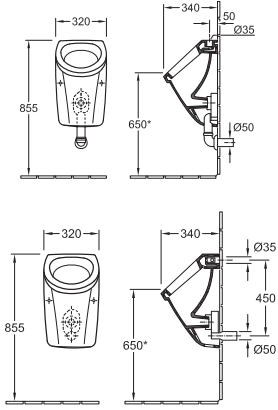

Saval

7G50 Saval top water inlet urinal

White

7G500001

147

4022693744388

7G51 Saval concealed water inlet urinal

White

7G510001

150

4022693742438

Flush-pipe inlet connector for urinal

99320000

25

4022693275042

Water-inlet connector for urinal

99330000

29

4005176160776

Concealed siphon

With vertical outlet

93270000

27

4047289529385

With horizontal outlet

93260000

27

4047289529392