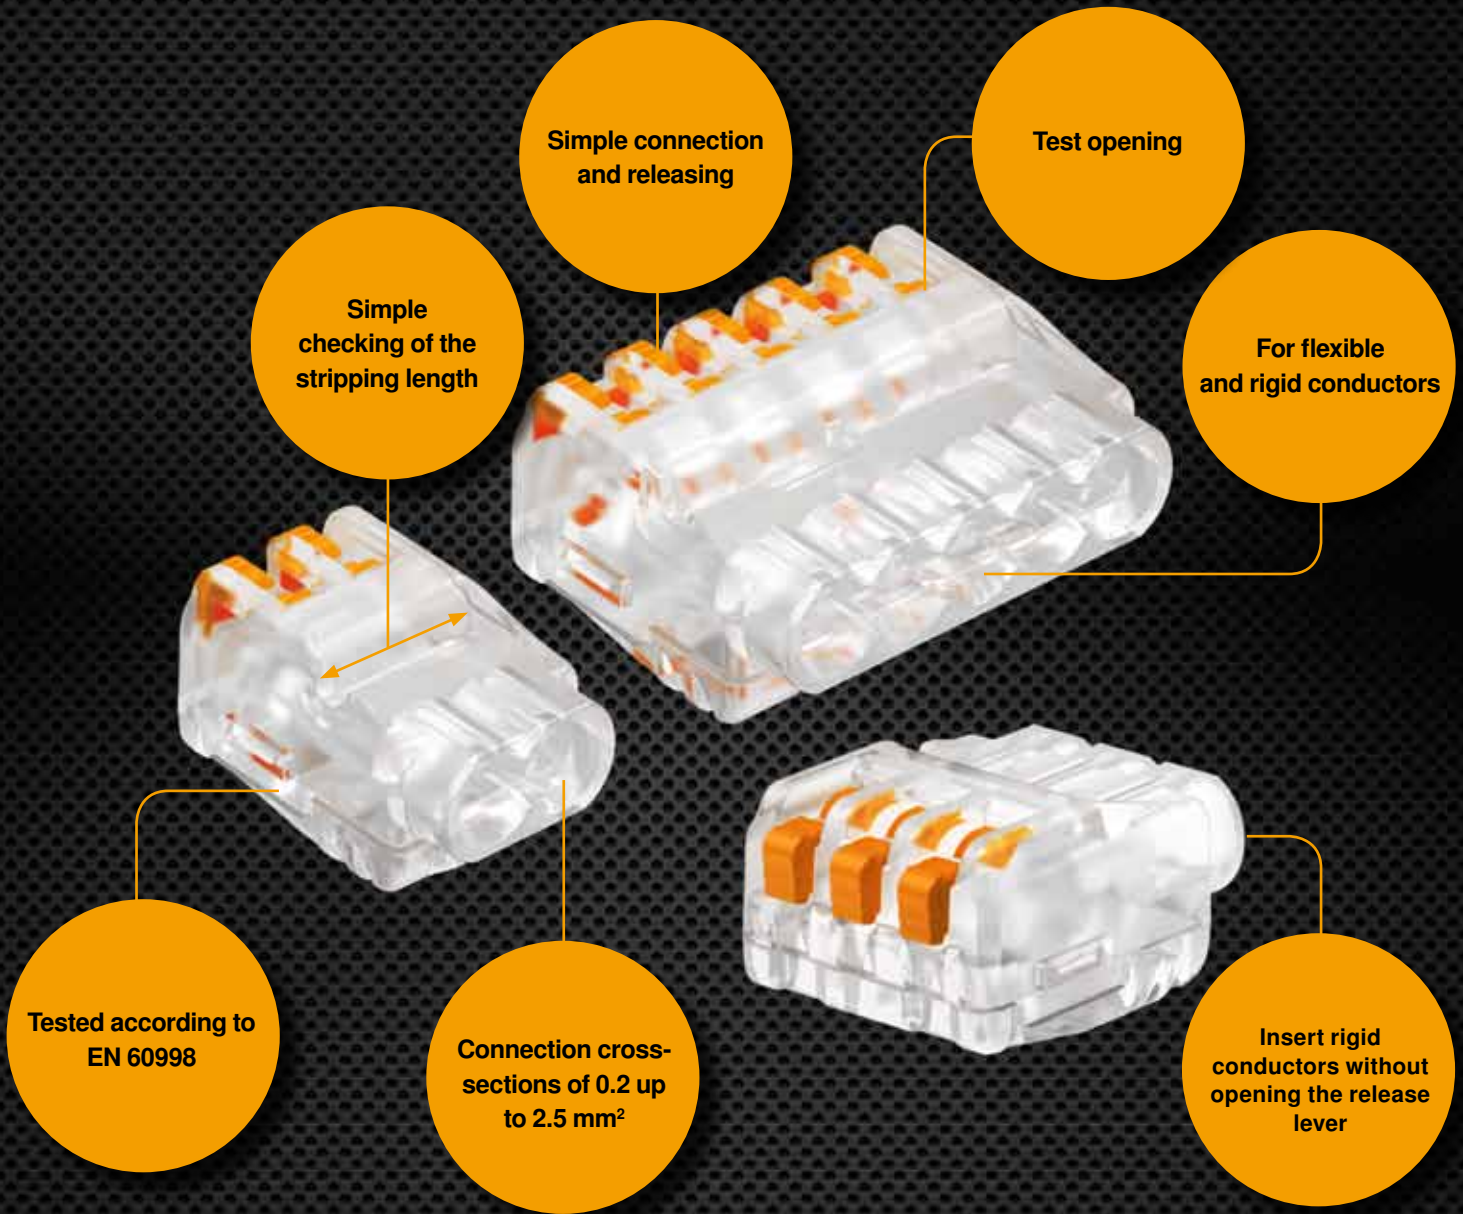

Simply plugged in.

Never leave without them.

Universal screwless terminal

The easiest way to connect or disconnect cables and wires: OBO's new screwless connection terminals for flexible and rigid cables.

OBO BETTERMANN Customer Service
Tel.: +49 (0)2373-89-1500 · e-Mail: export@obo.de
www.obo-bettermann.com